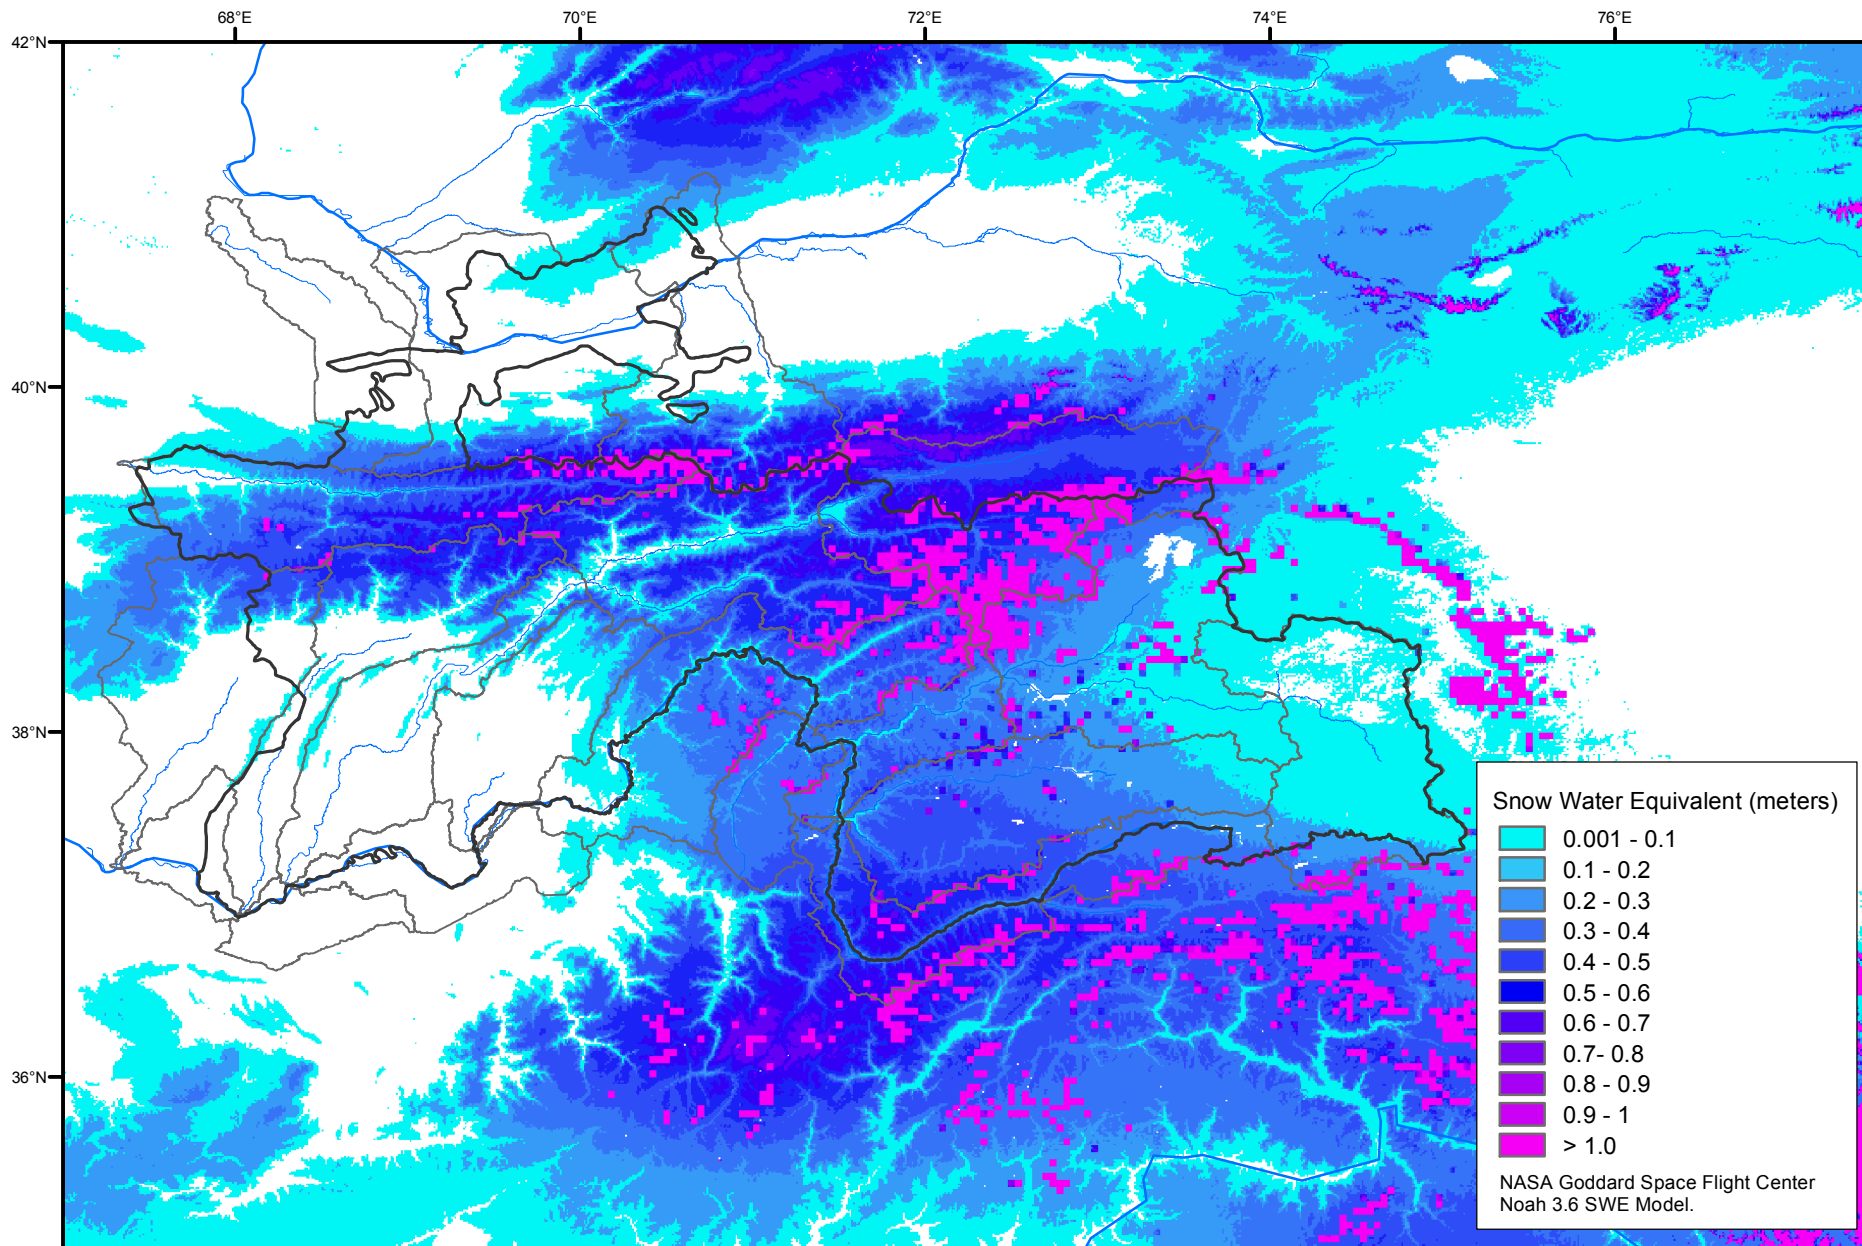

Snow Water Equivalent by Basin

February 22, 2001

Map created by USGS/EROS