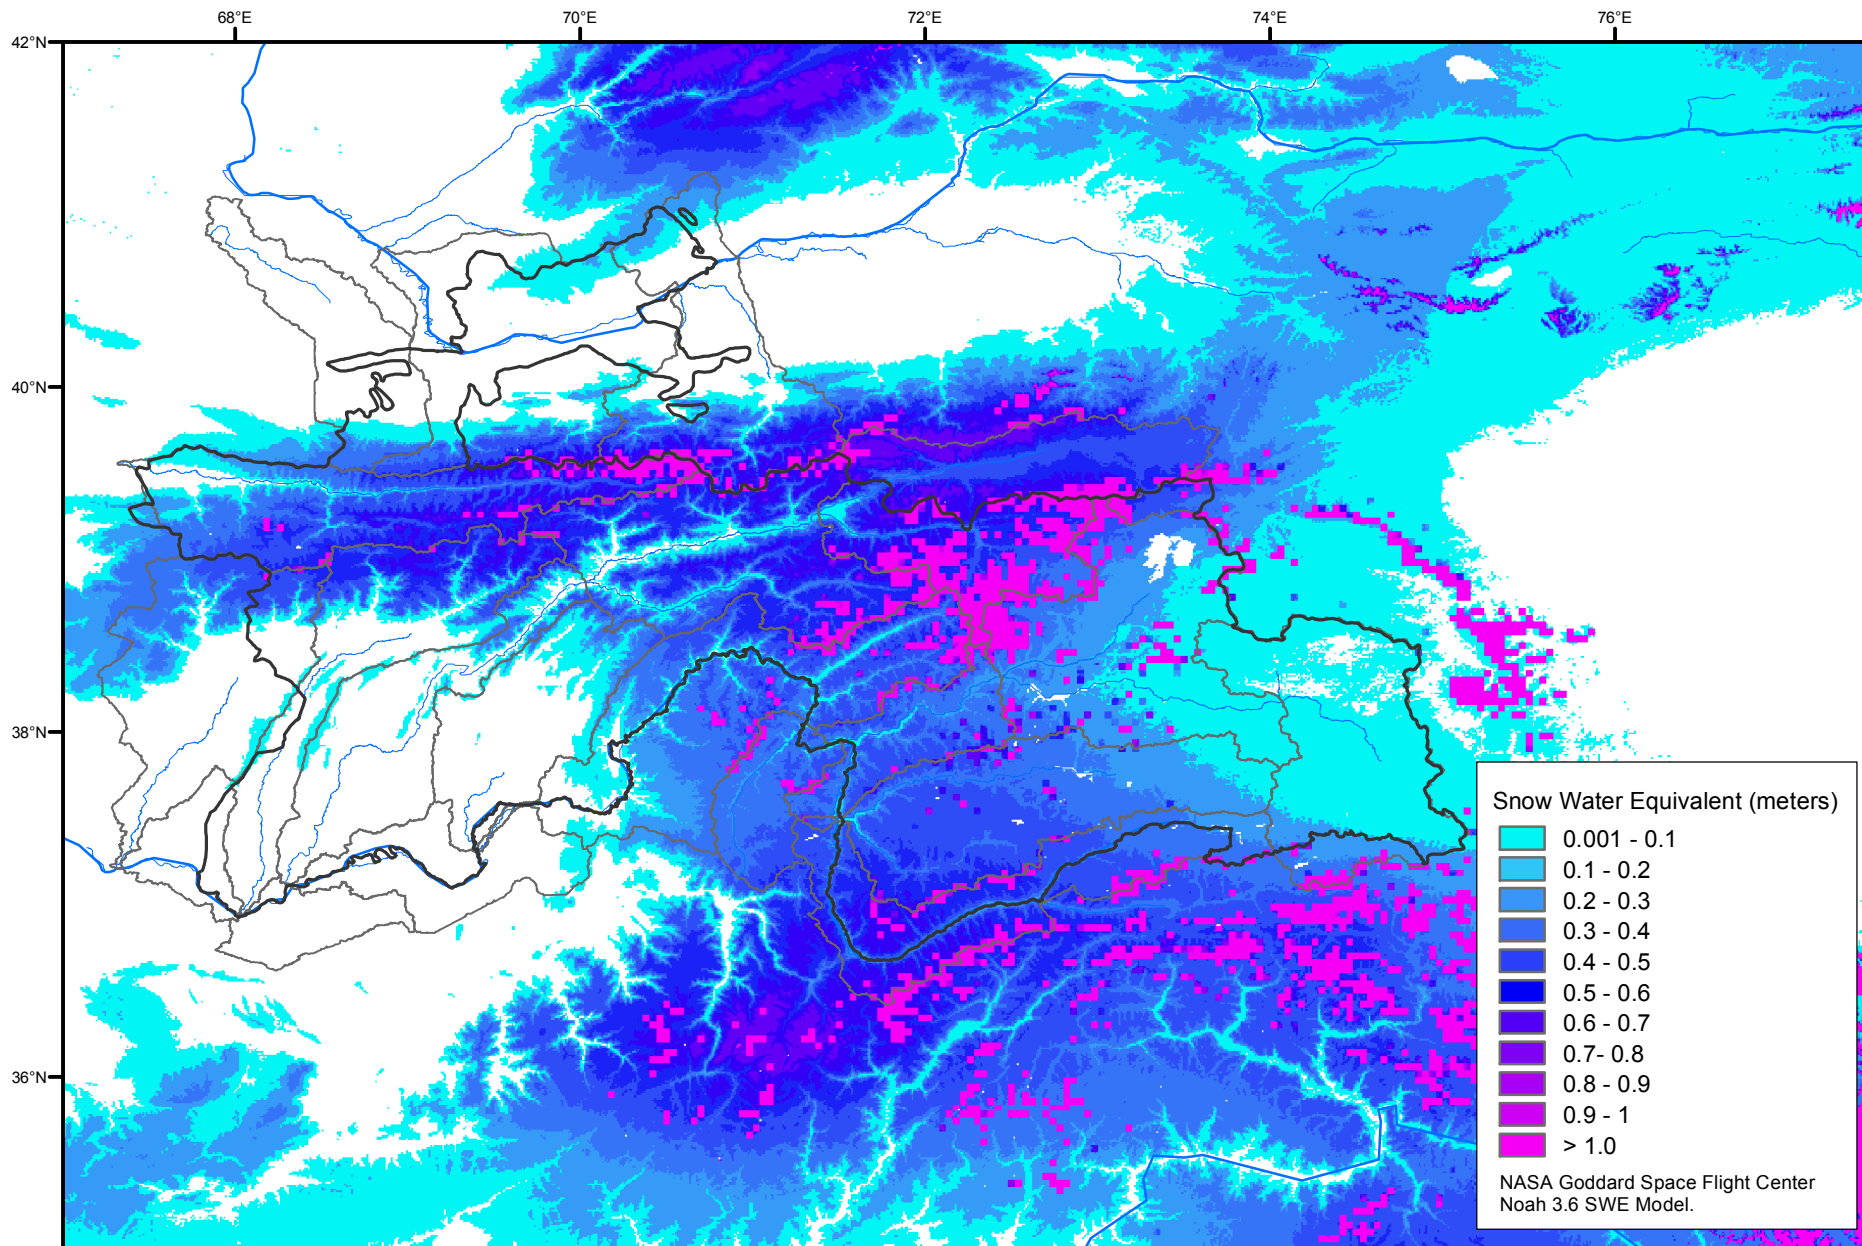

Snow Water Equivalent by Basin

February 23, 2001

Map created by USGS/EROS