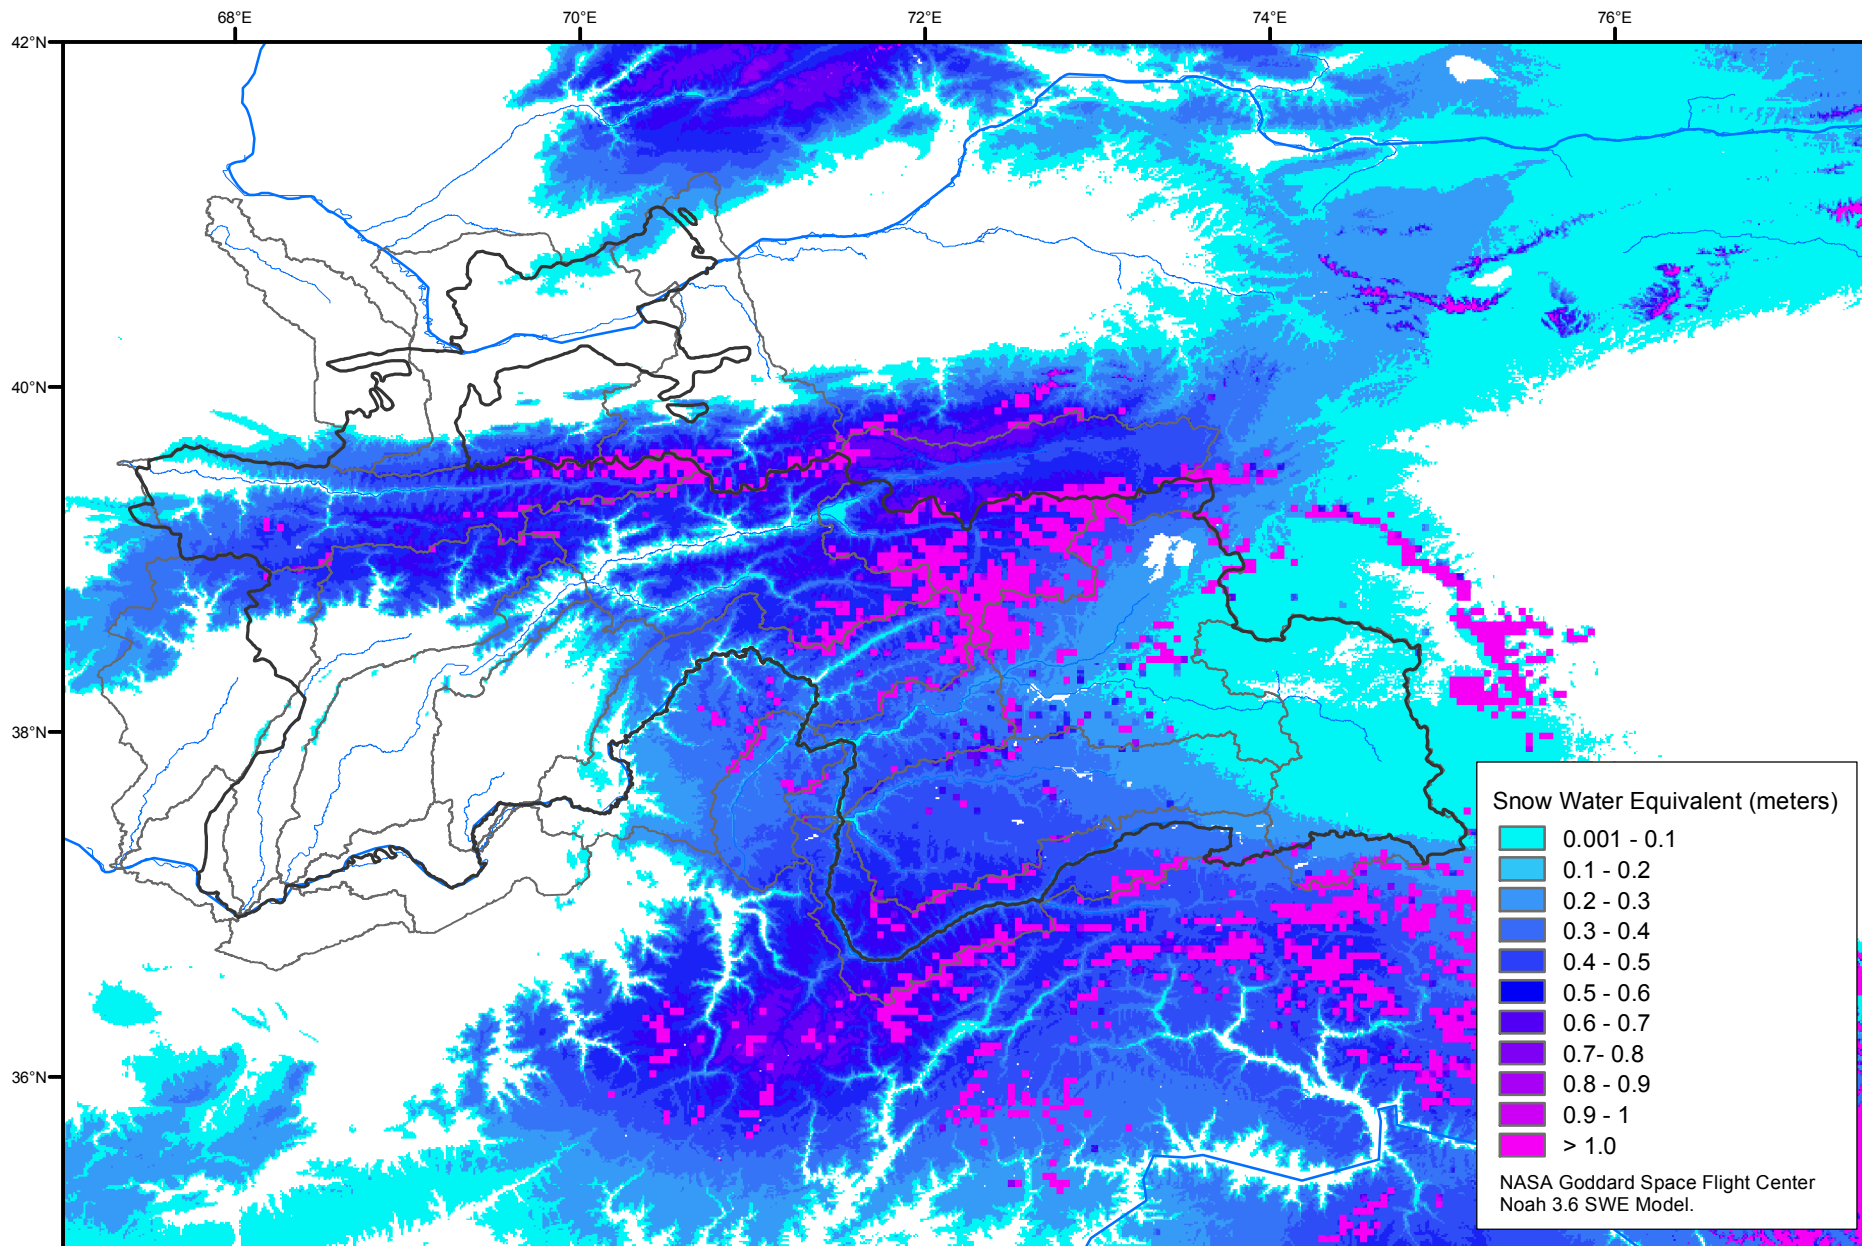

Snow Water Equivalent by Basin

March 04, 2001

Map created by USGS/EROS