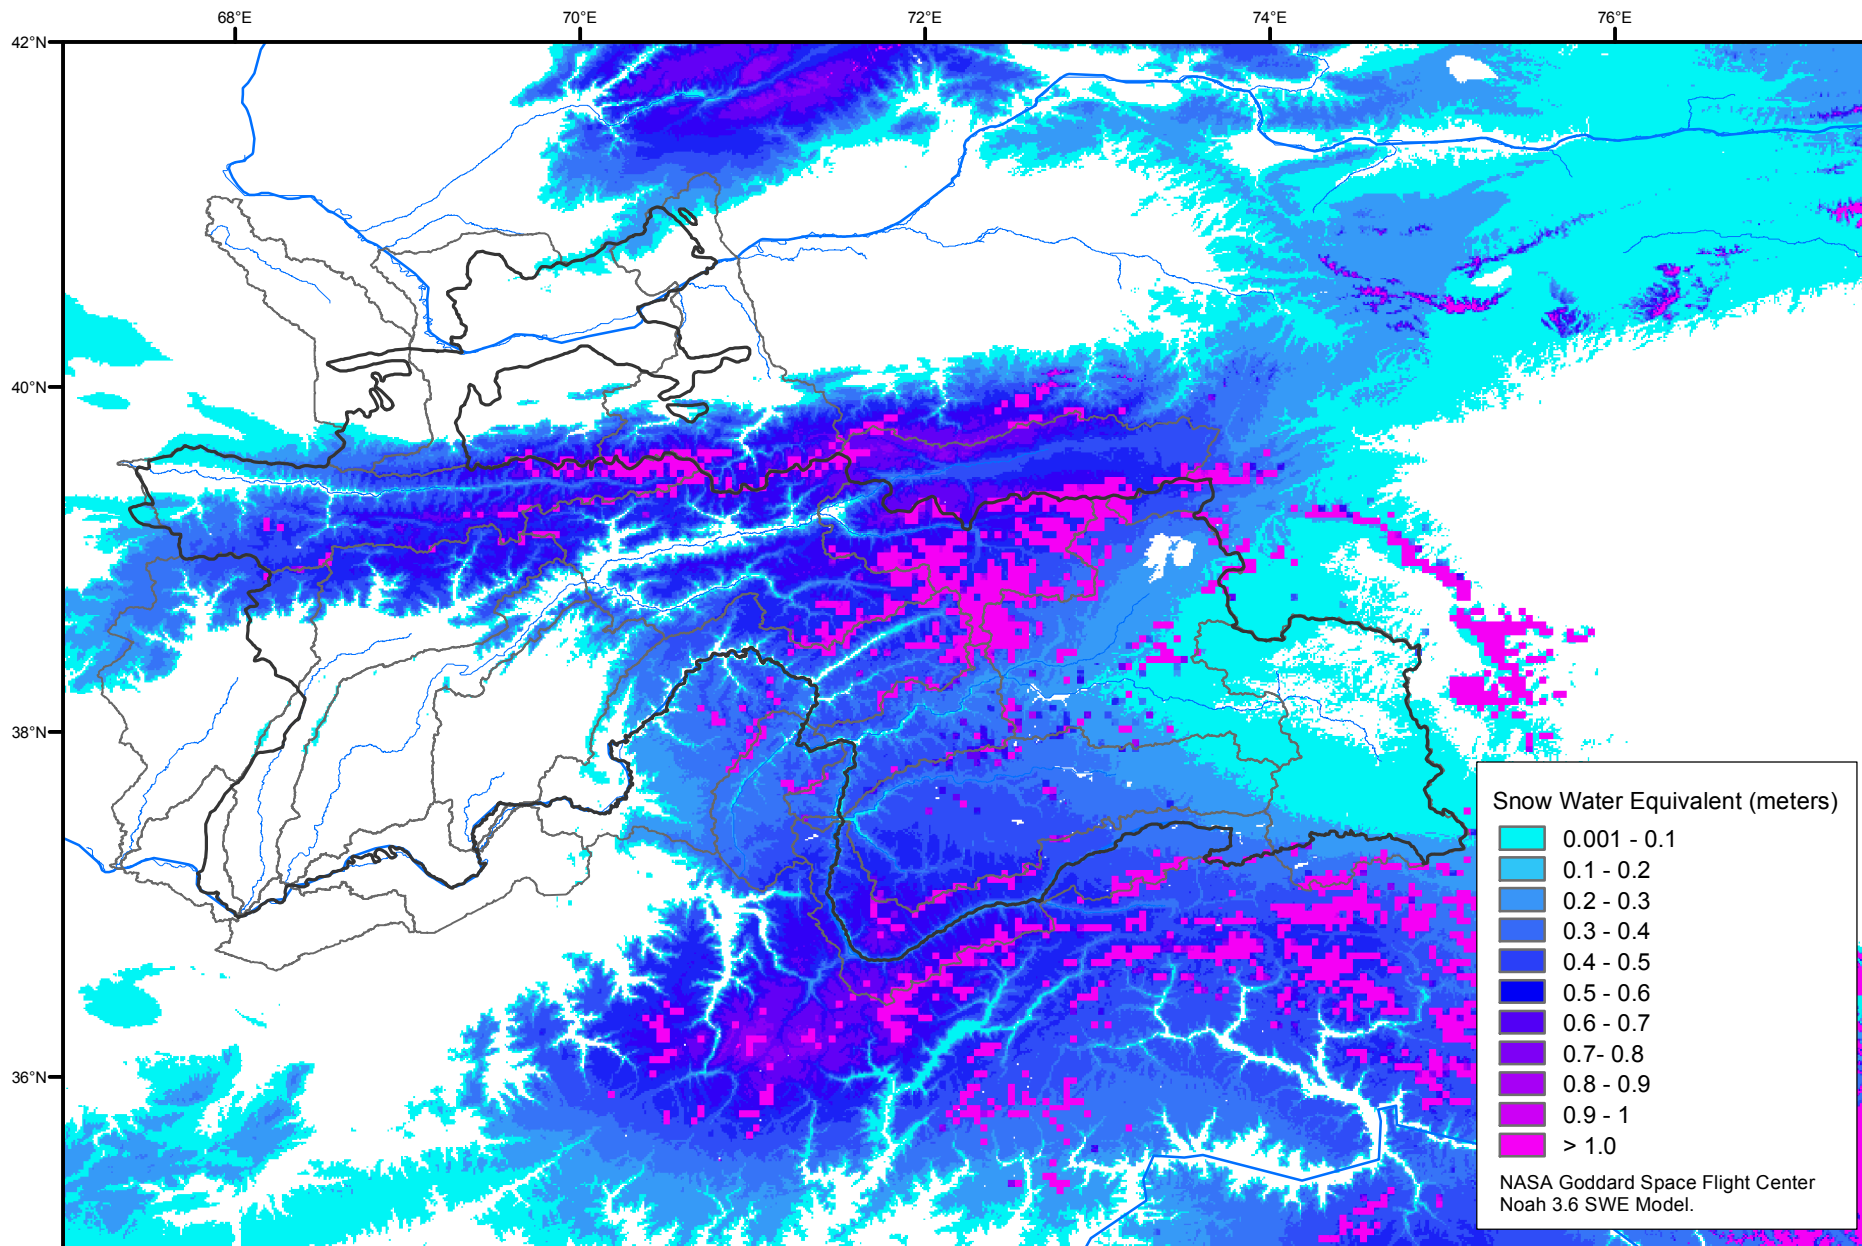

# Snow Water Equivalent by Basin

March 12, 2001

Map created by USGS/EROS