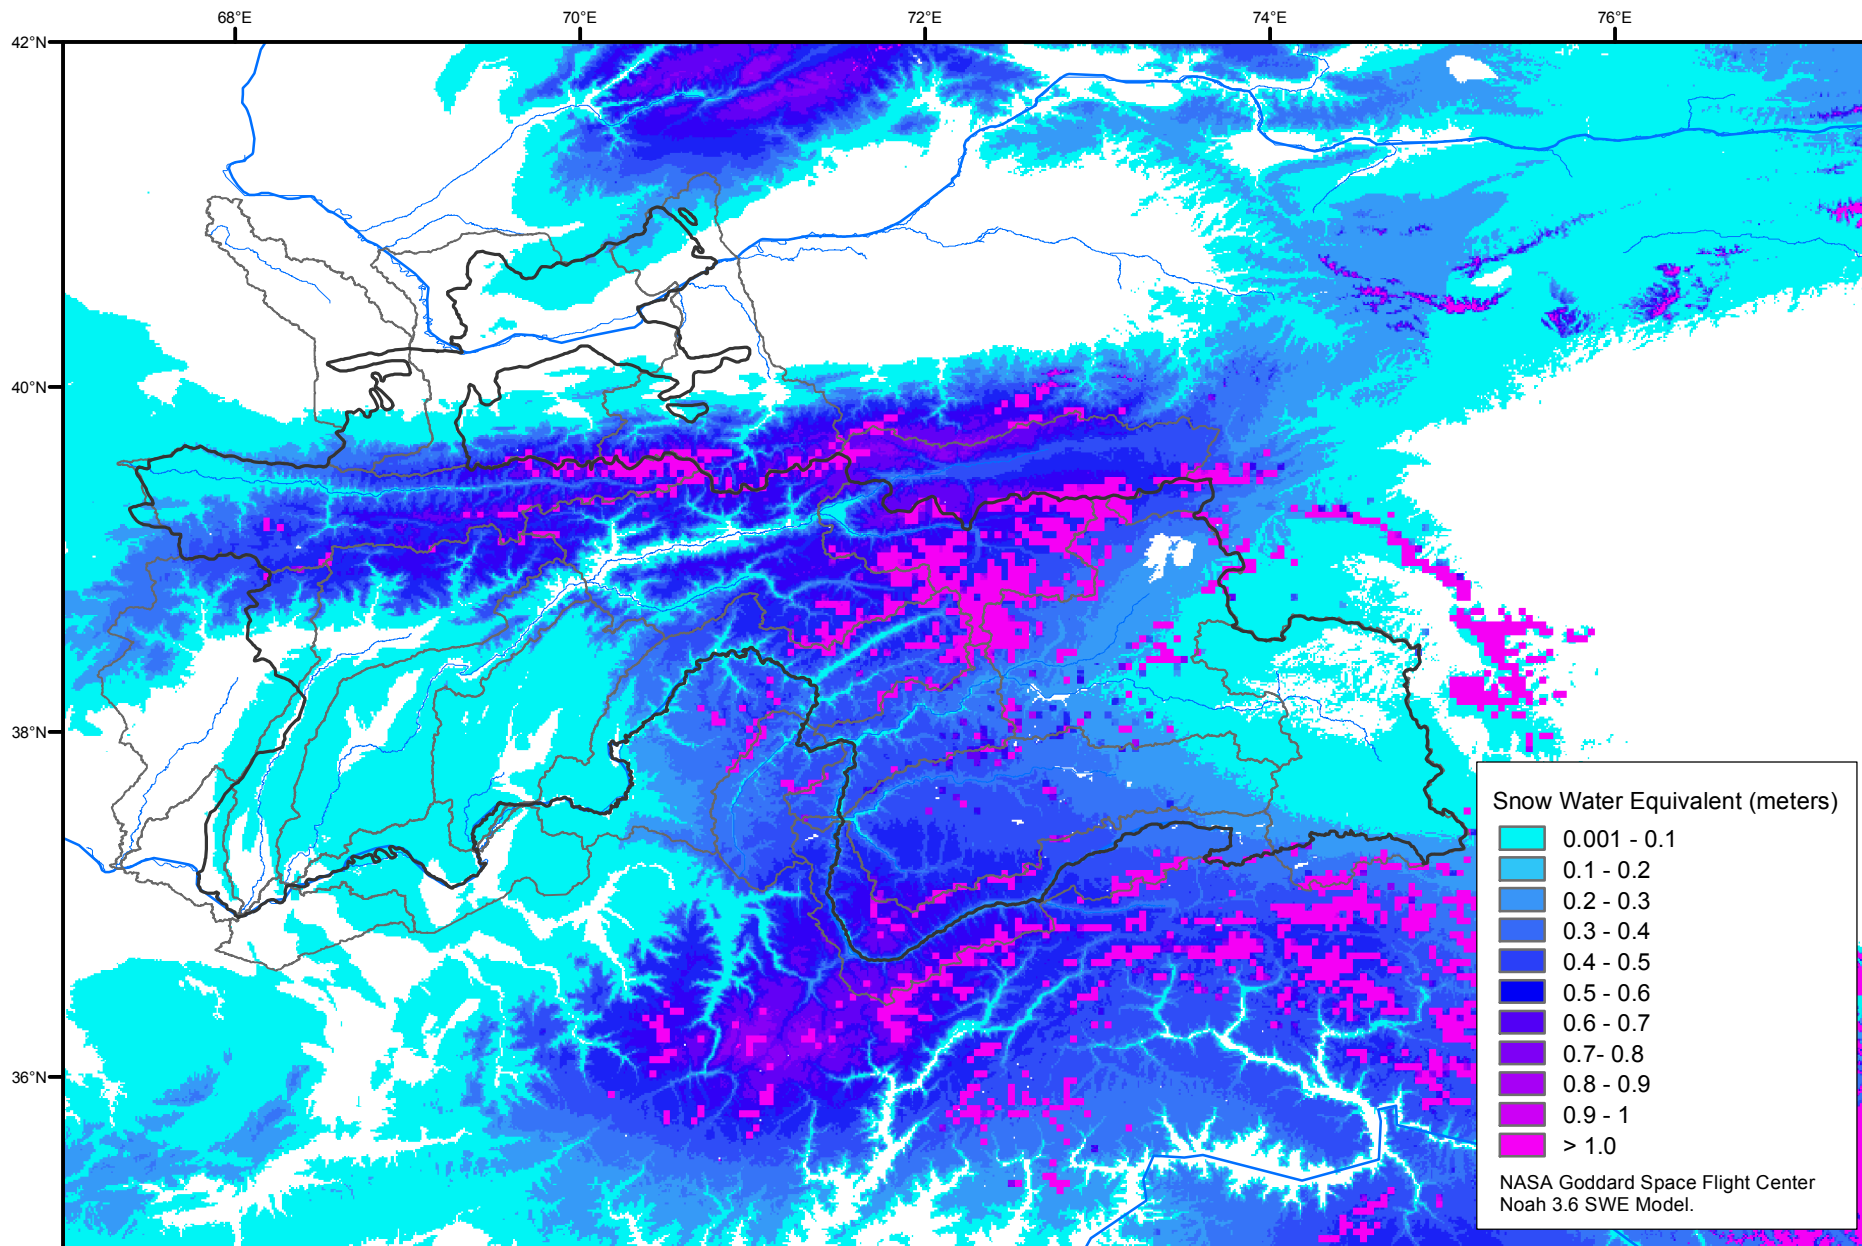

# Snow Water Equivalent by Basin

March 13, 2001

Map created by USGS/EROS