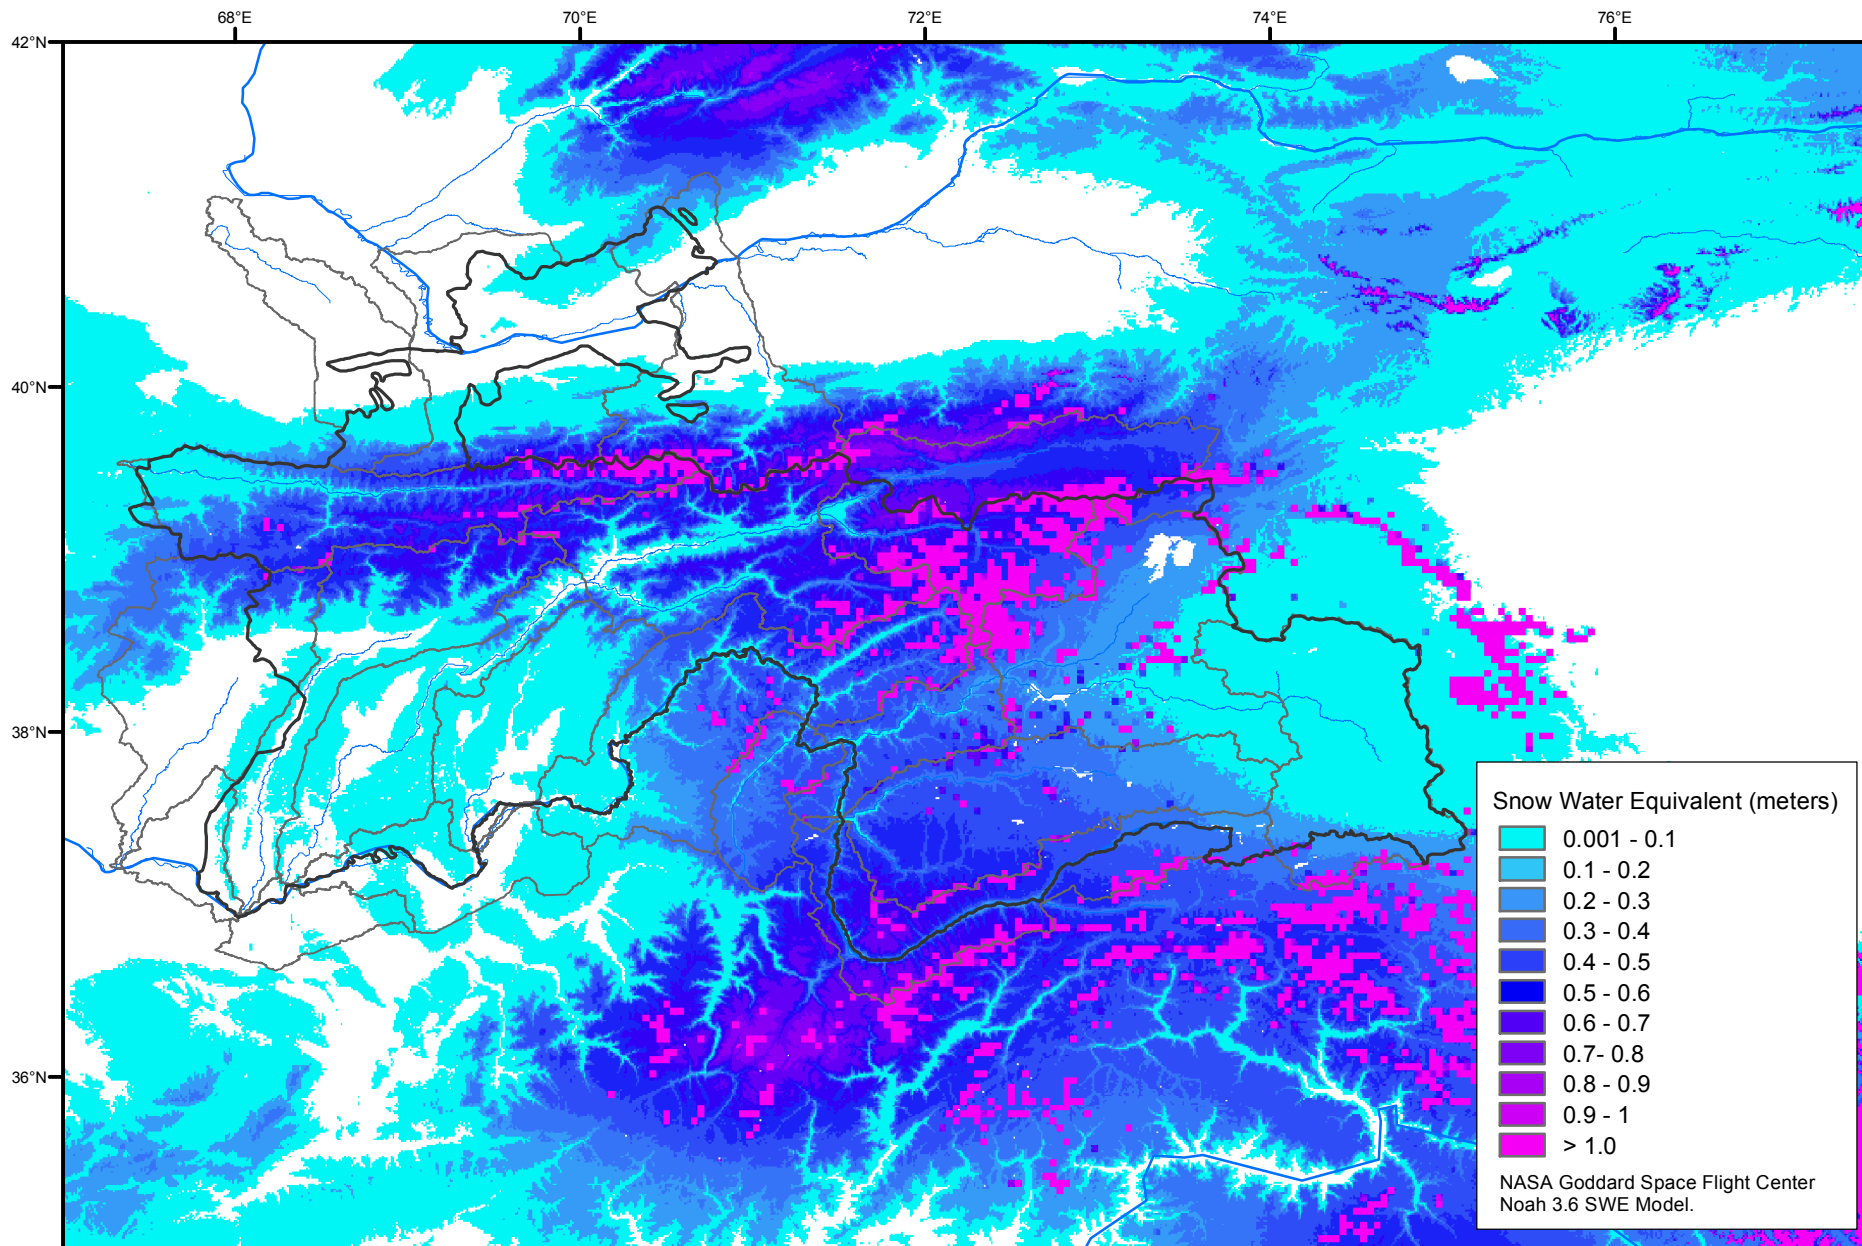

Snow Water Equivalent by Basin

March 14, 2001

Map created by USGS/EROS