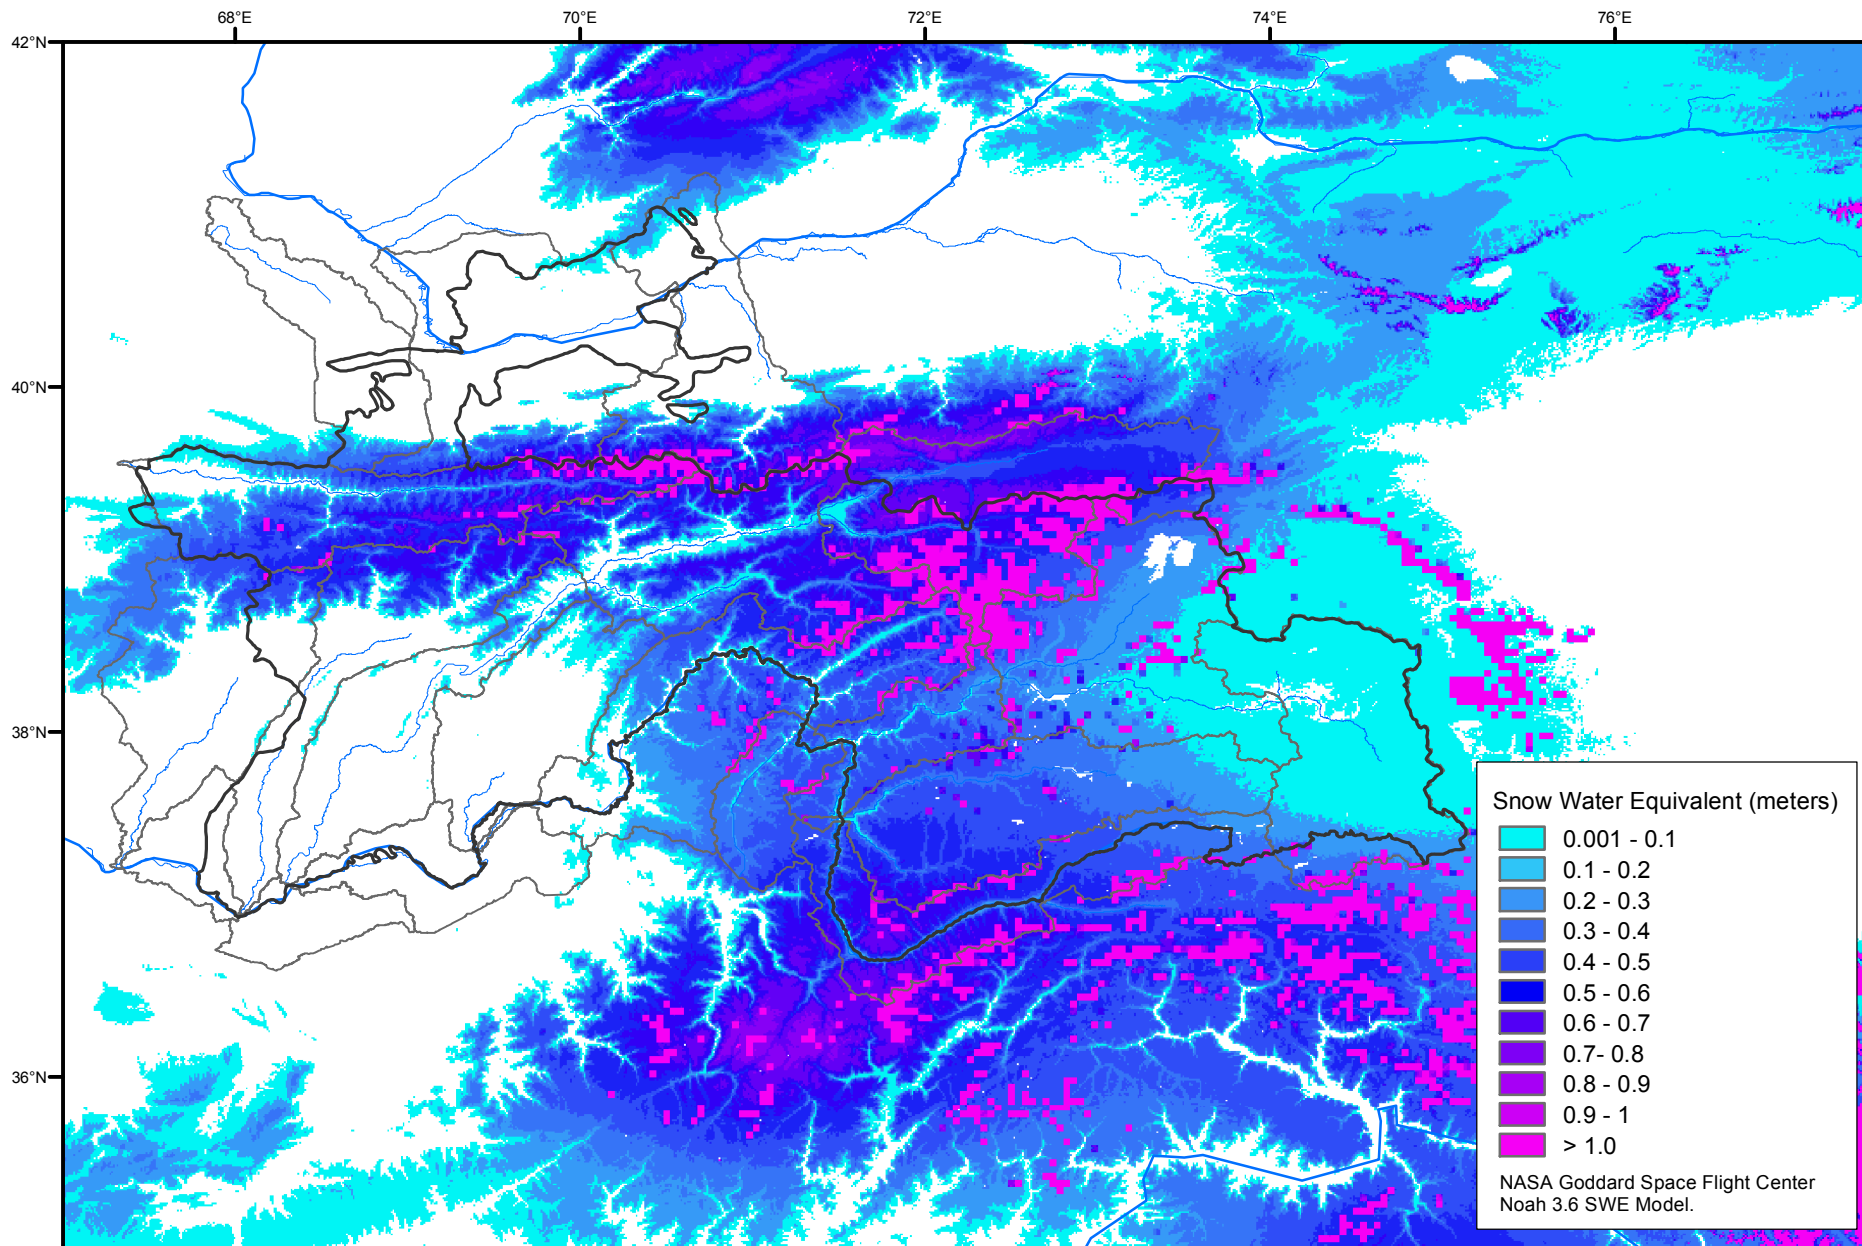

Snow Water Equivalent by Basin

March 18, 2001

Map created by USGS/EROS