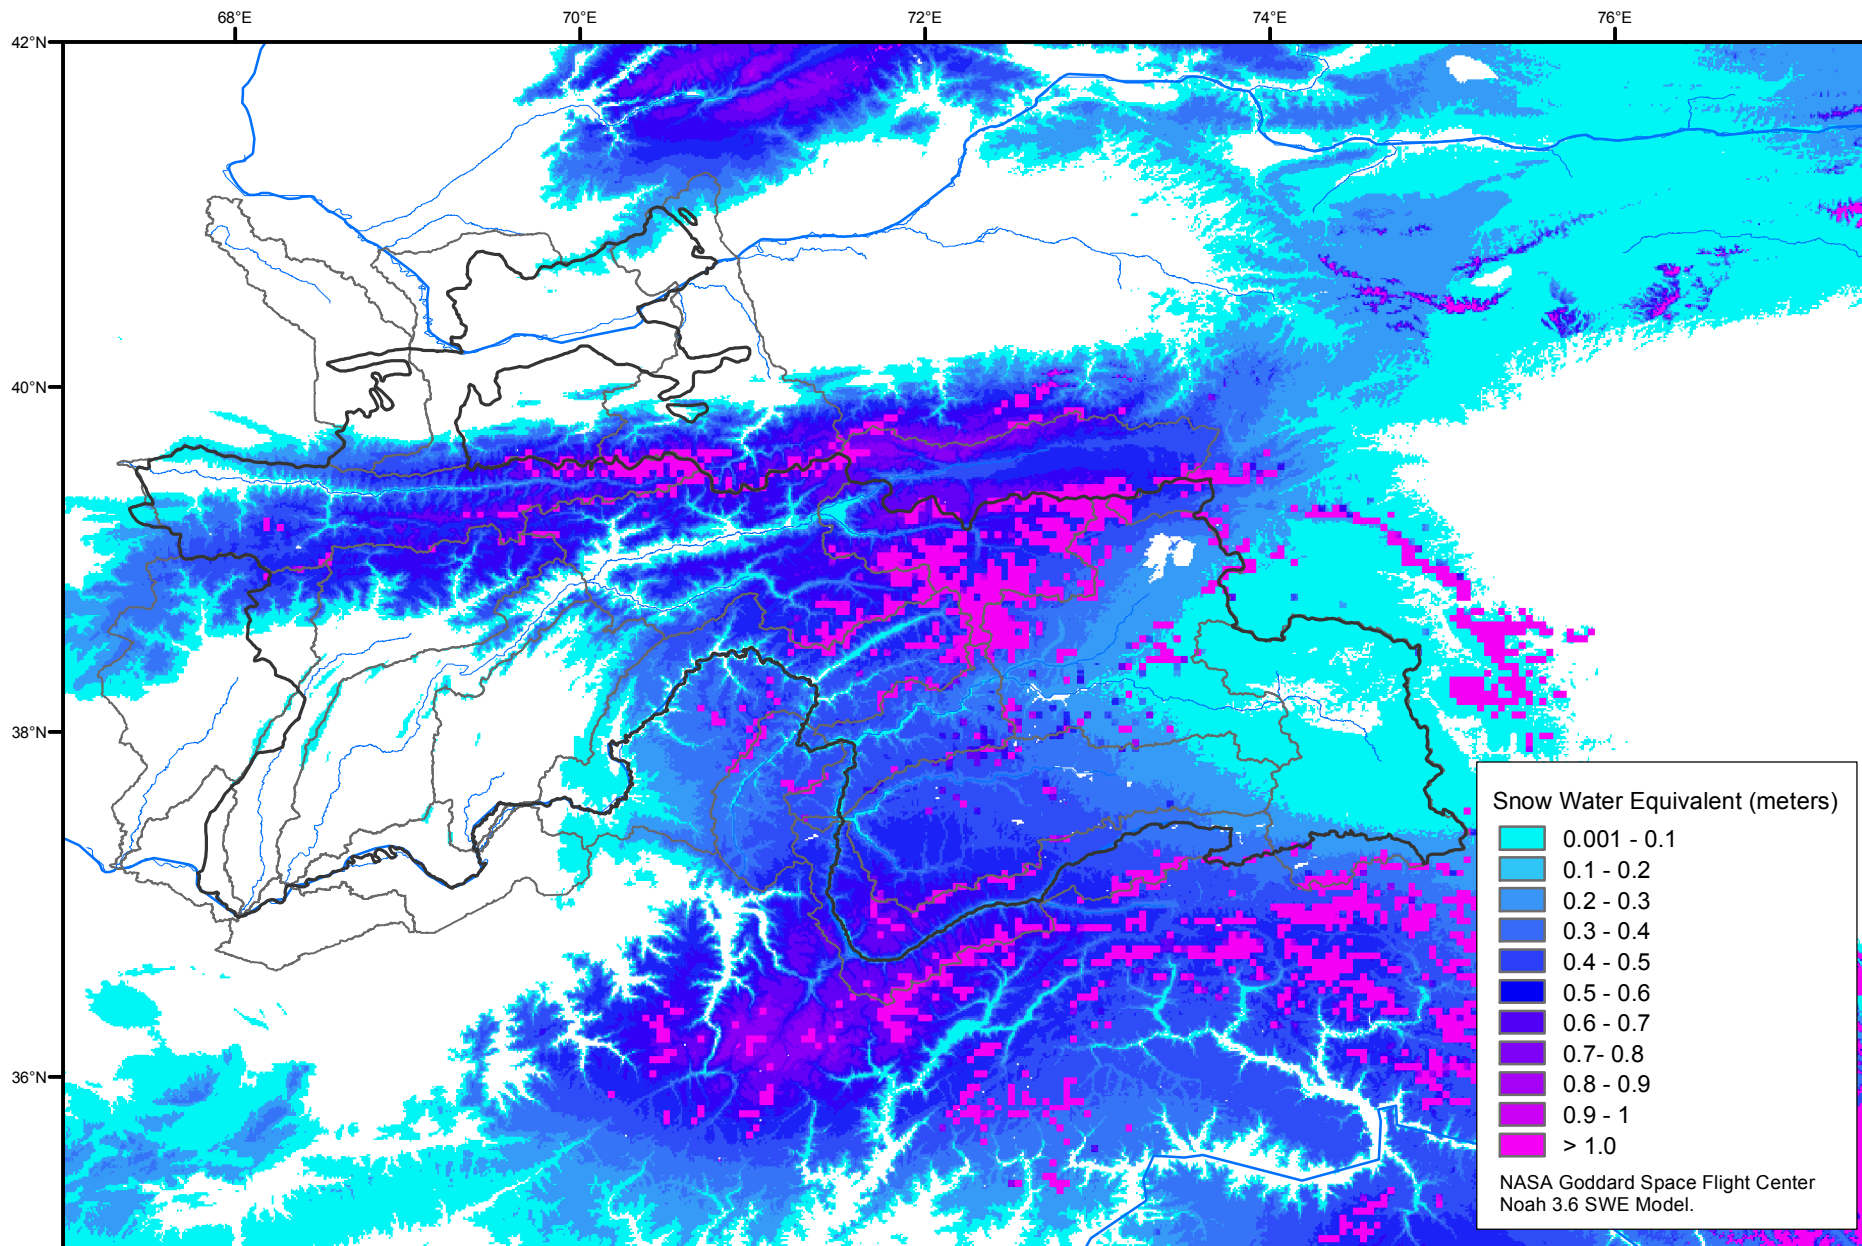

Snow Water Equivalent by Basin

March 19, 2001

Map created by USGS/EROS