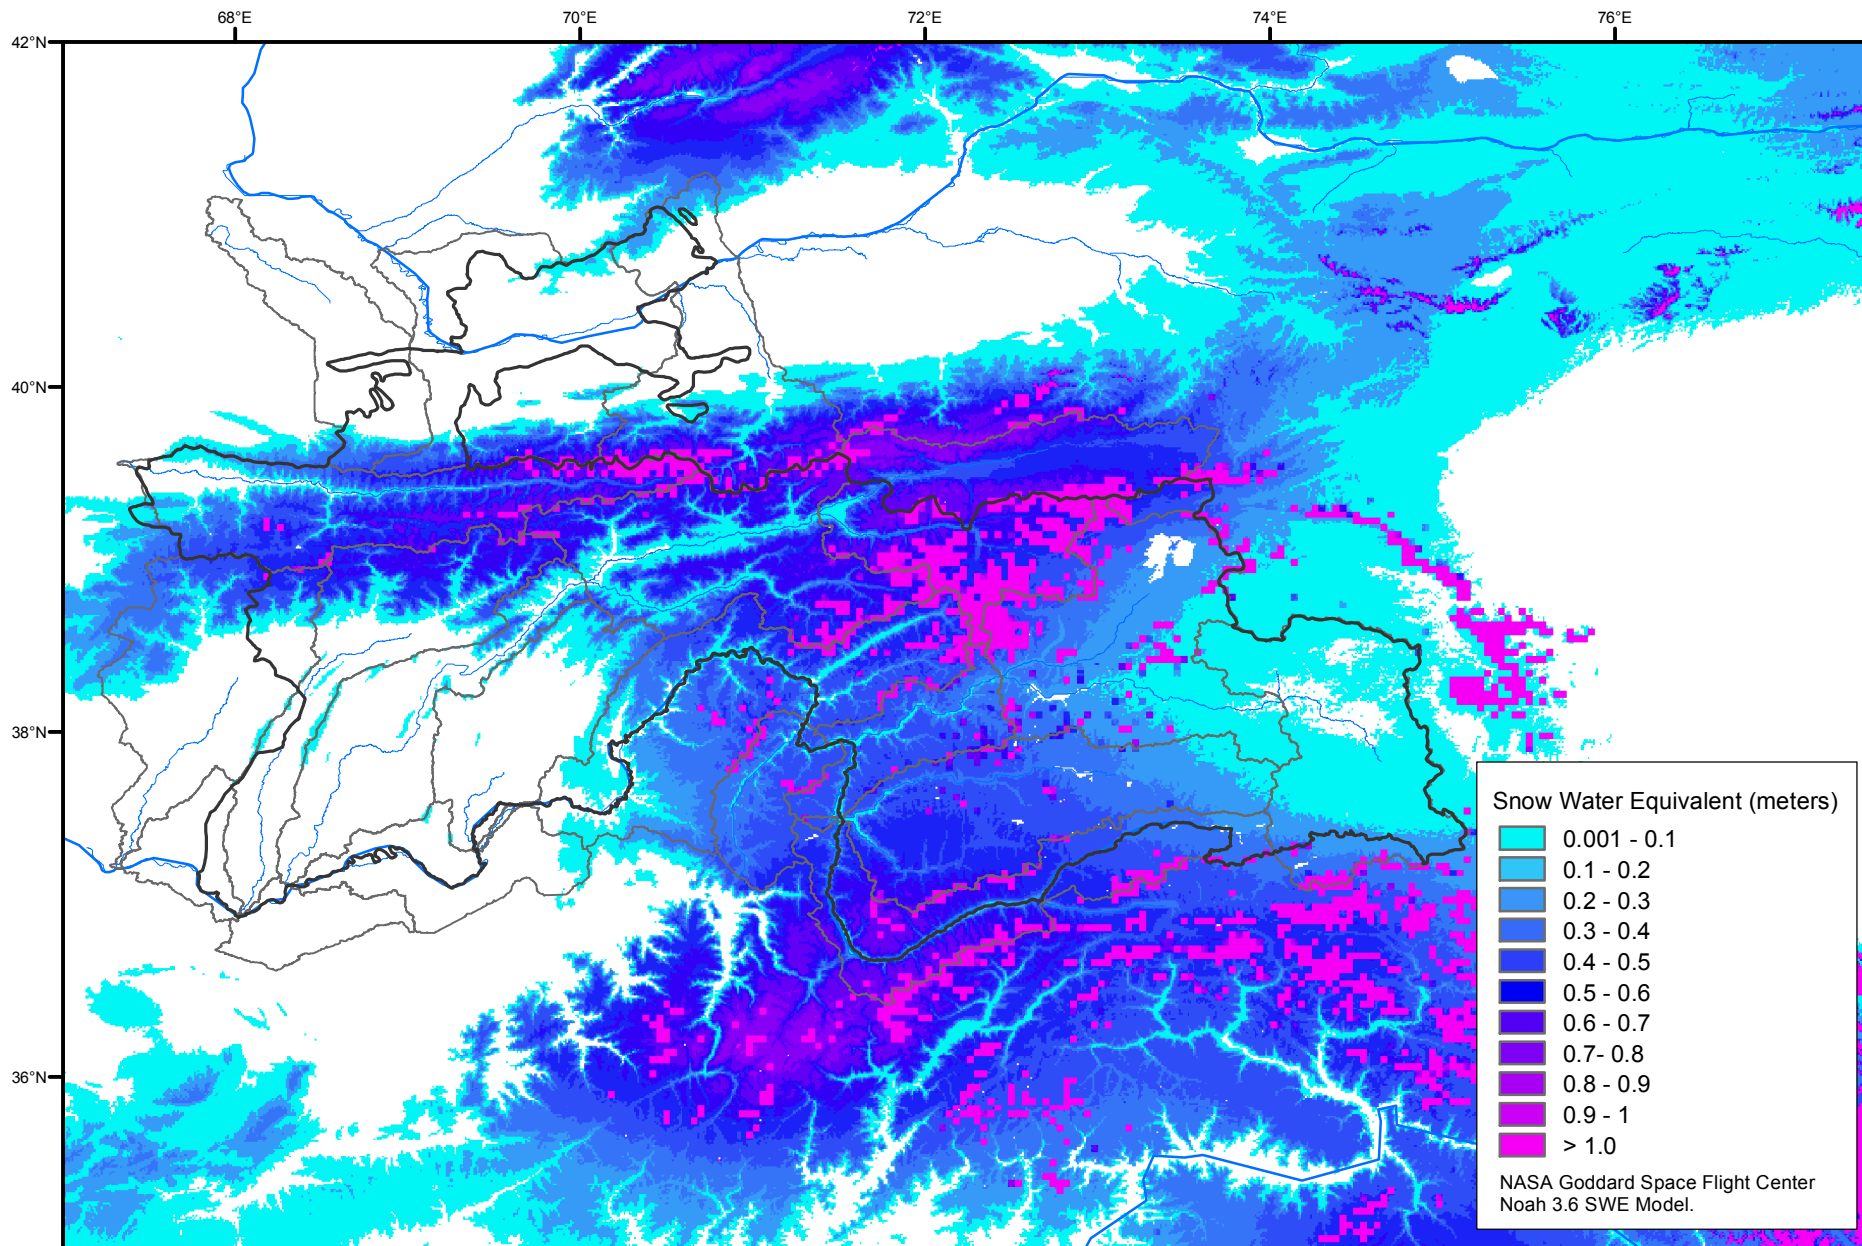

Snow Water Equivalent by Basin

March 20, 2001

Map created by USGS/EROS