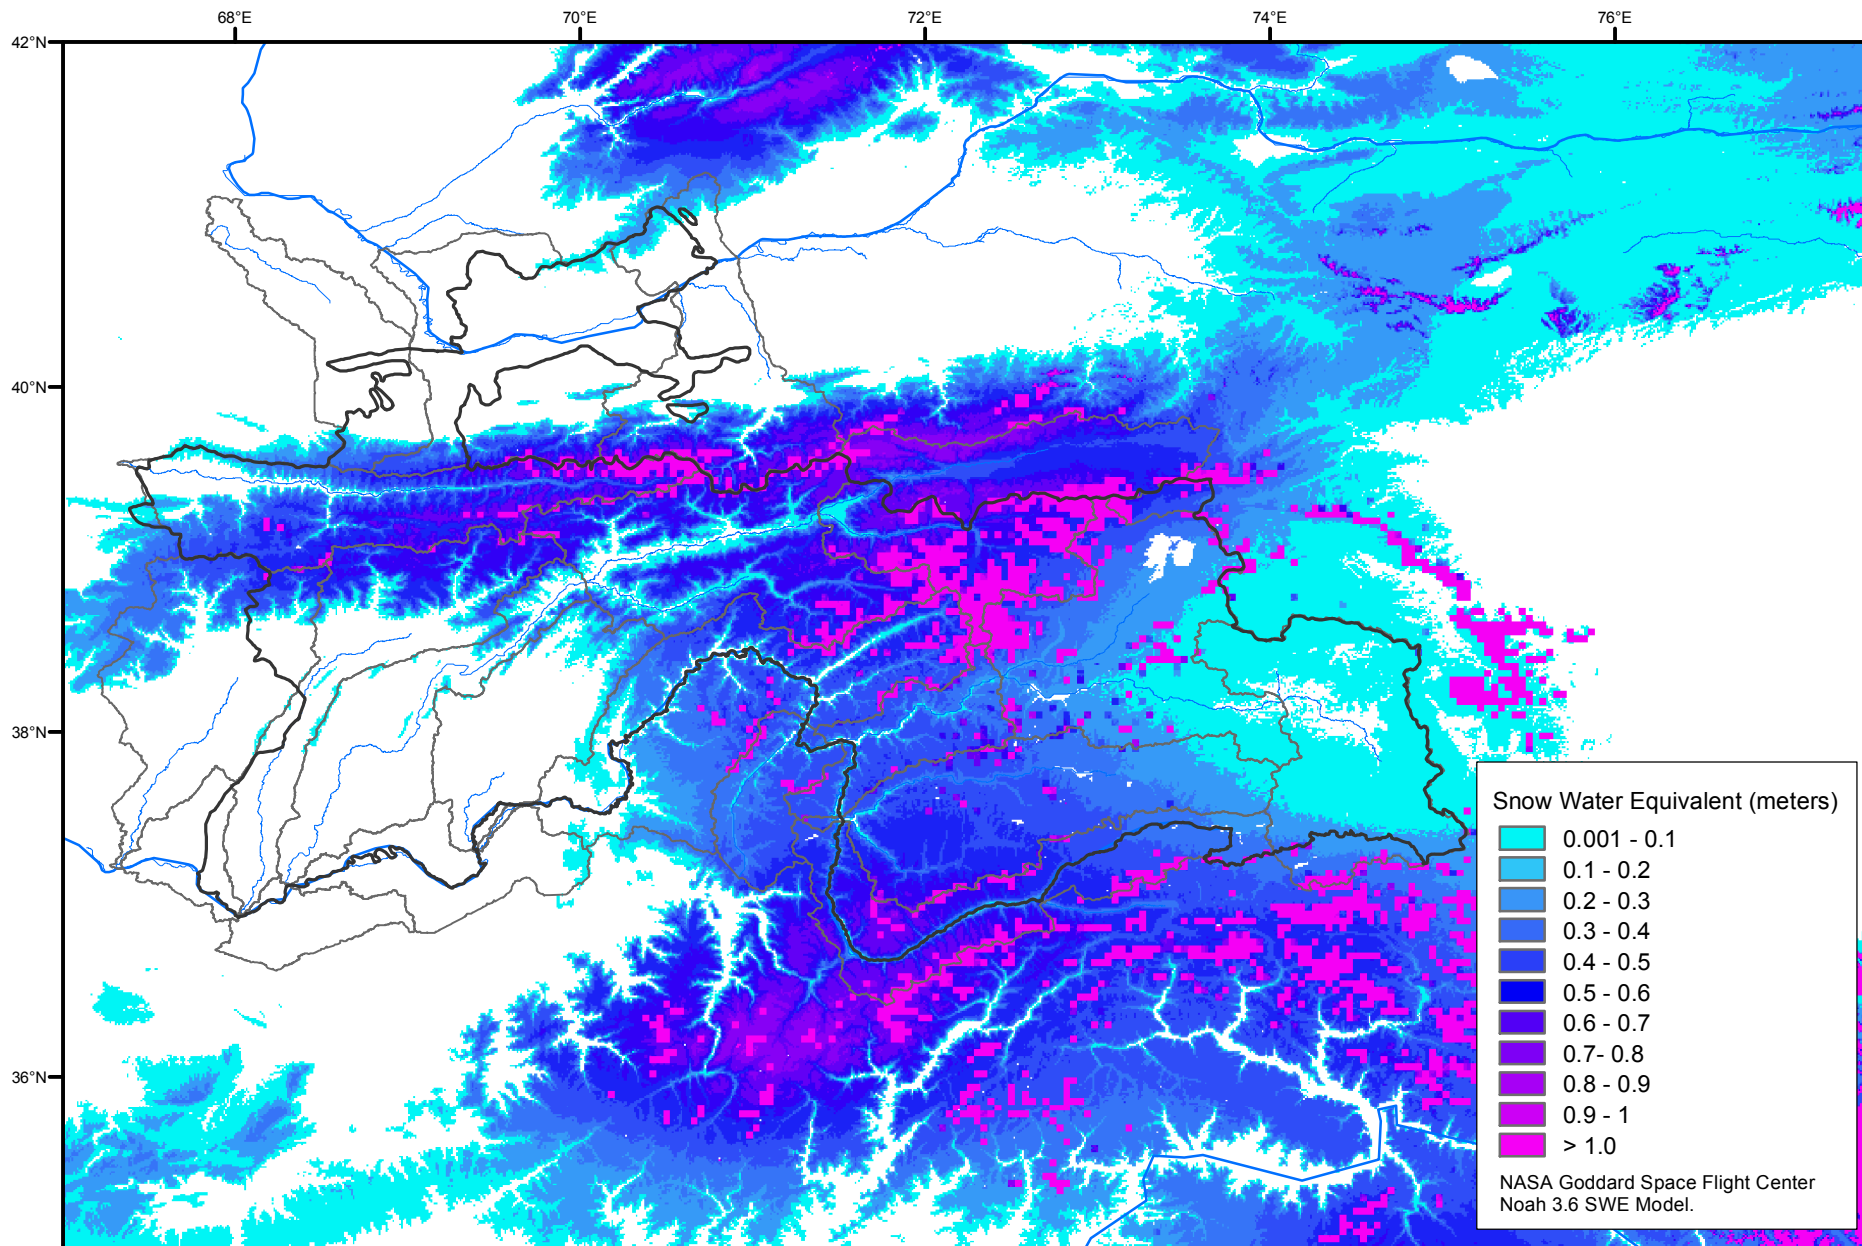

Snow Water Equivalent by Basin

March 23, 2001

Map created by USGS/EROS