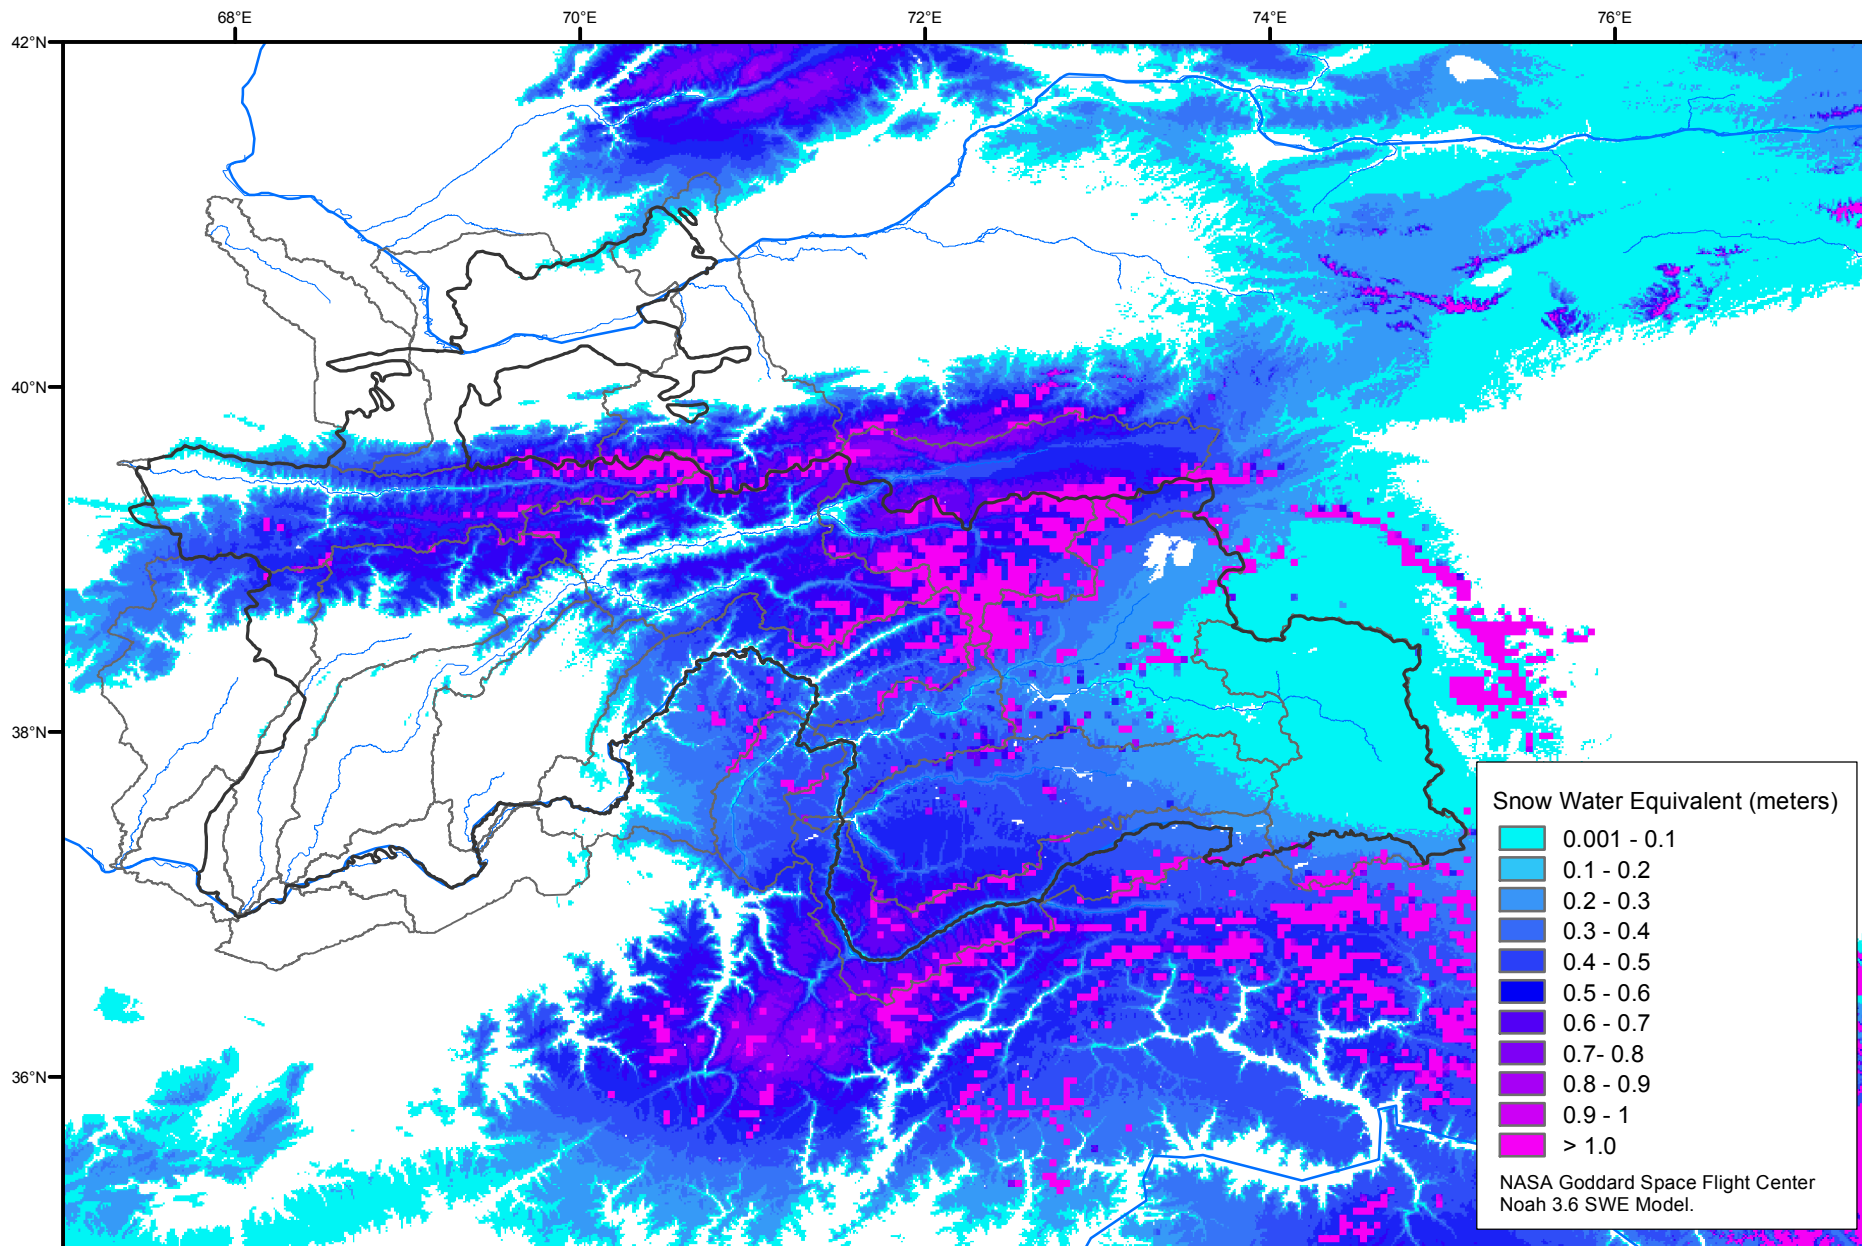

Snow Water Equivalent by Basin

March 24, 2001

Map created by USGS/EROS