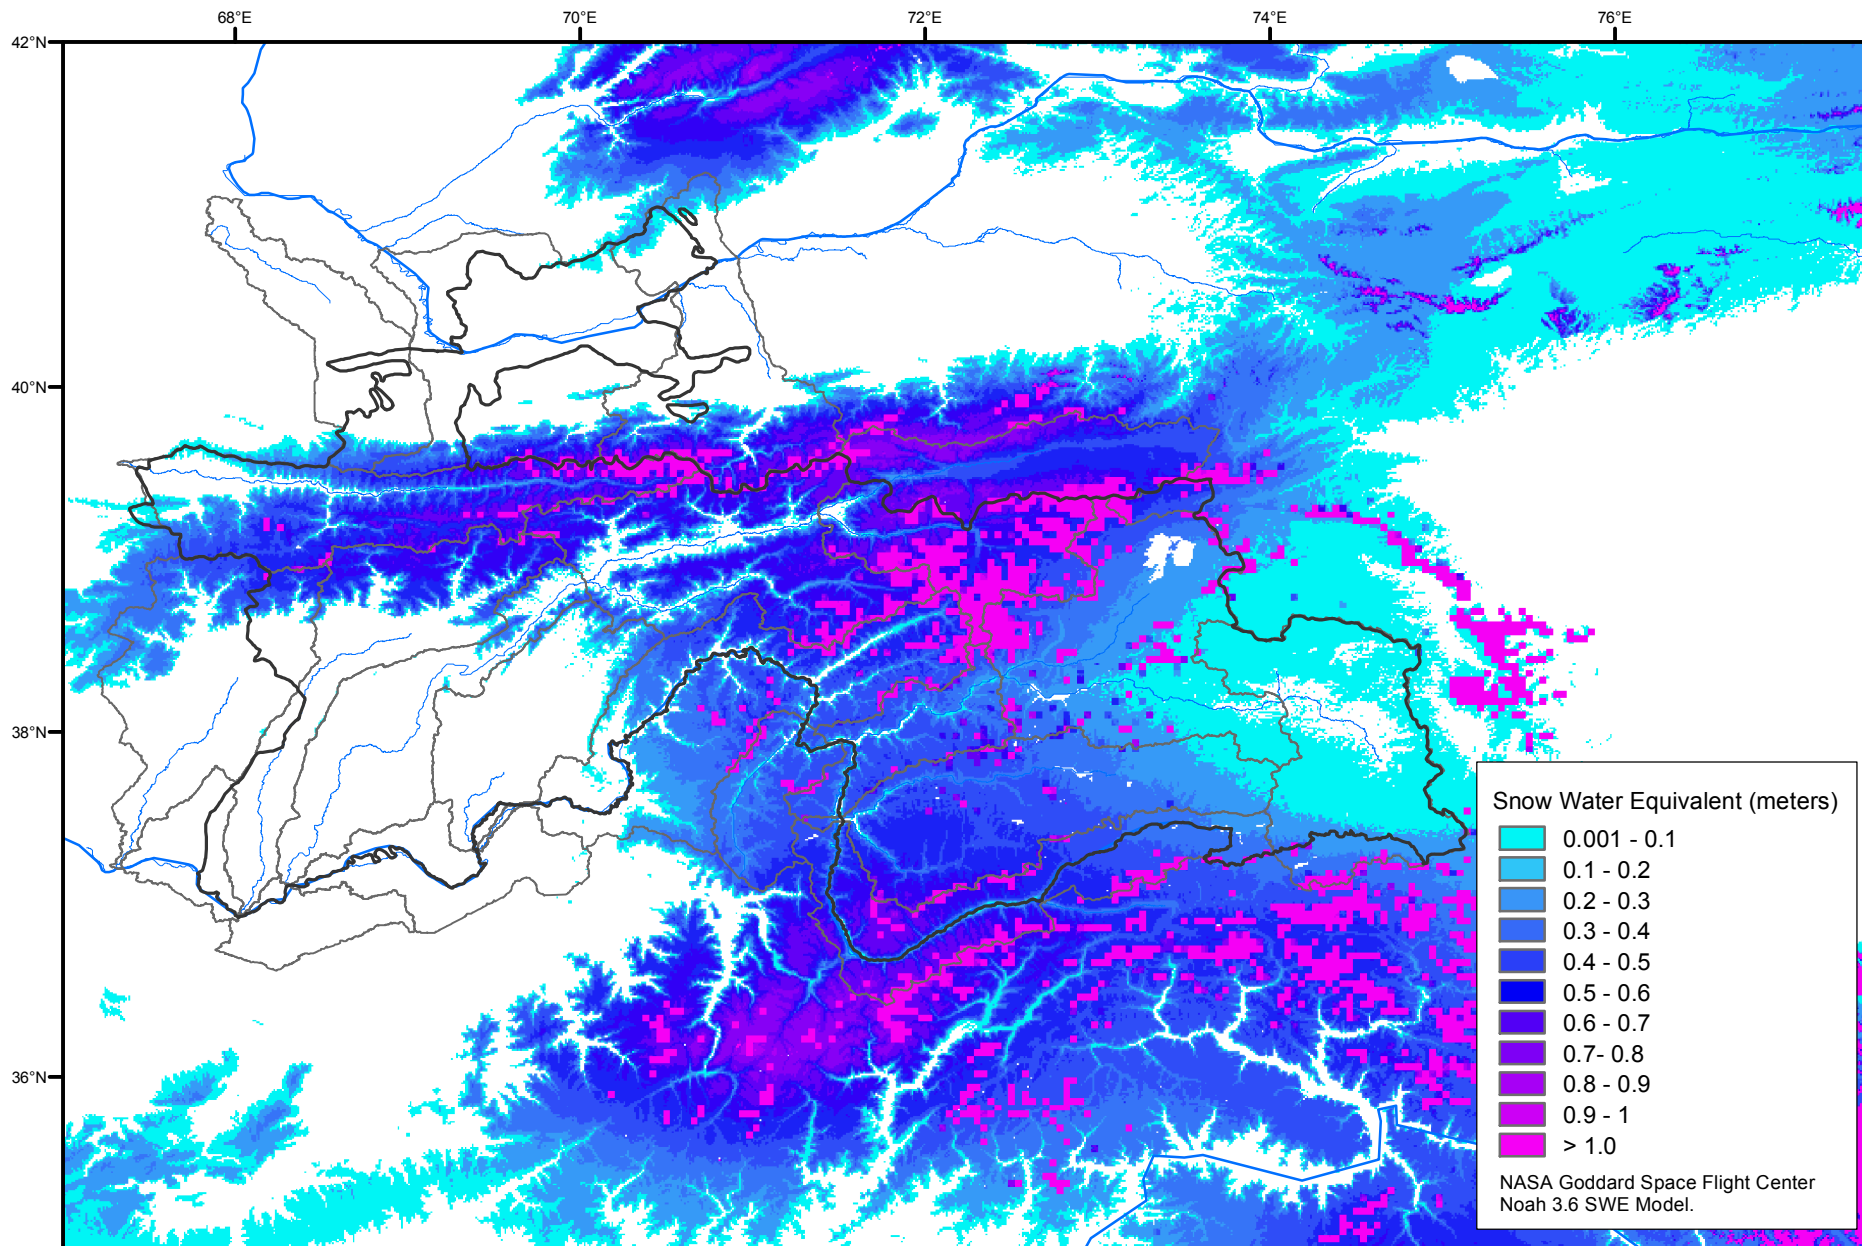

Snow Water Equivalent by Basin

March 26, 2001

Map created by USGS/EROS