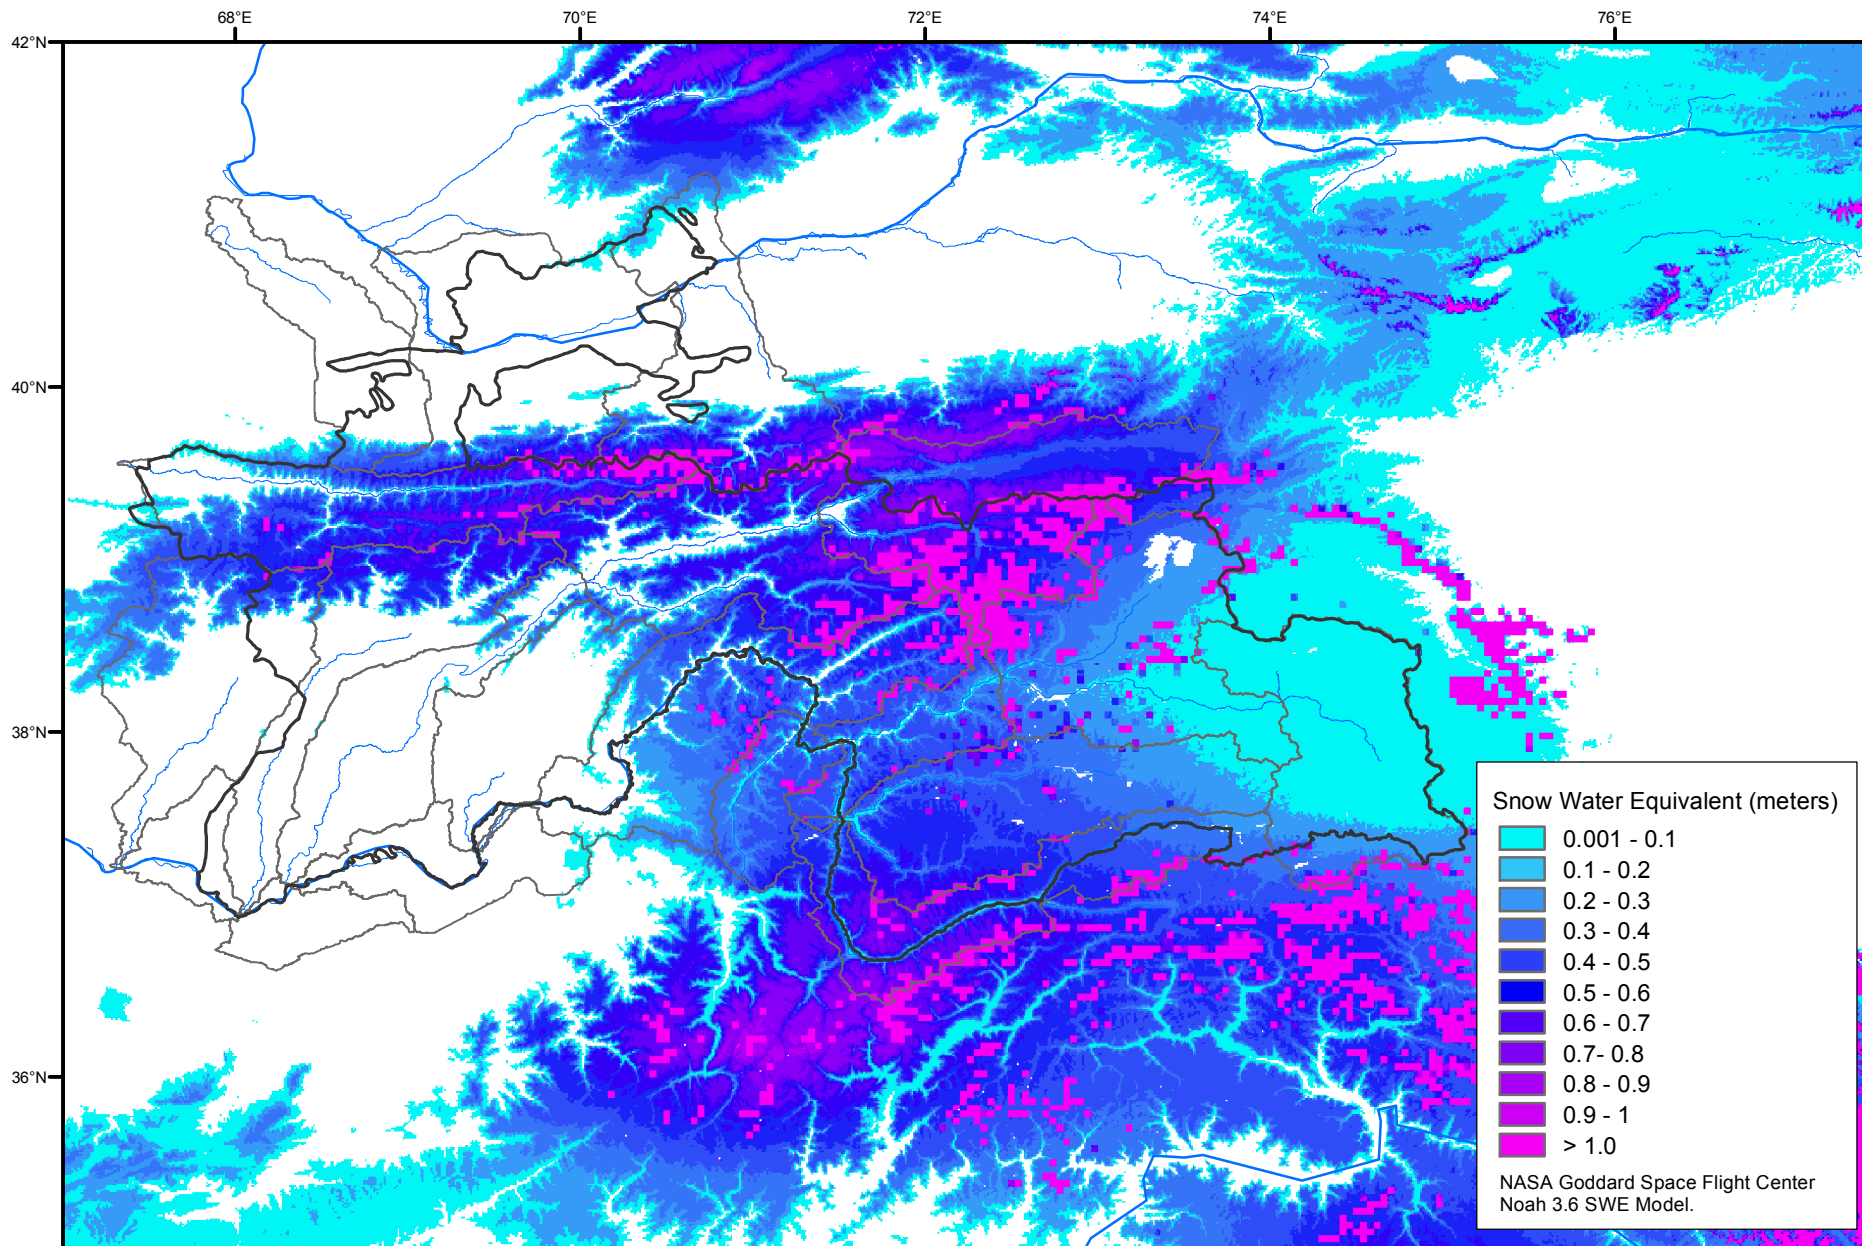

Snow Water Equivalent by Basin

March 29, 2001

Map created by USGS/EROS