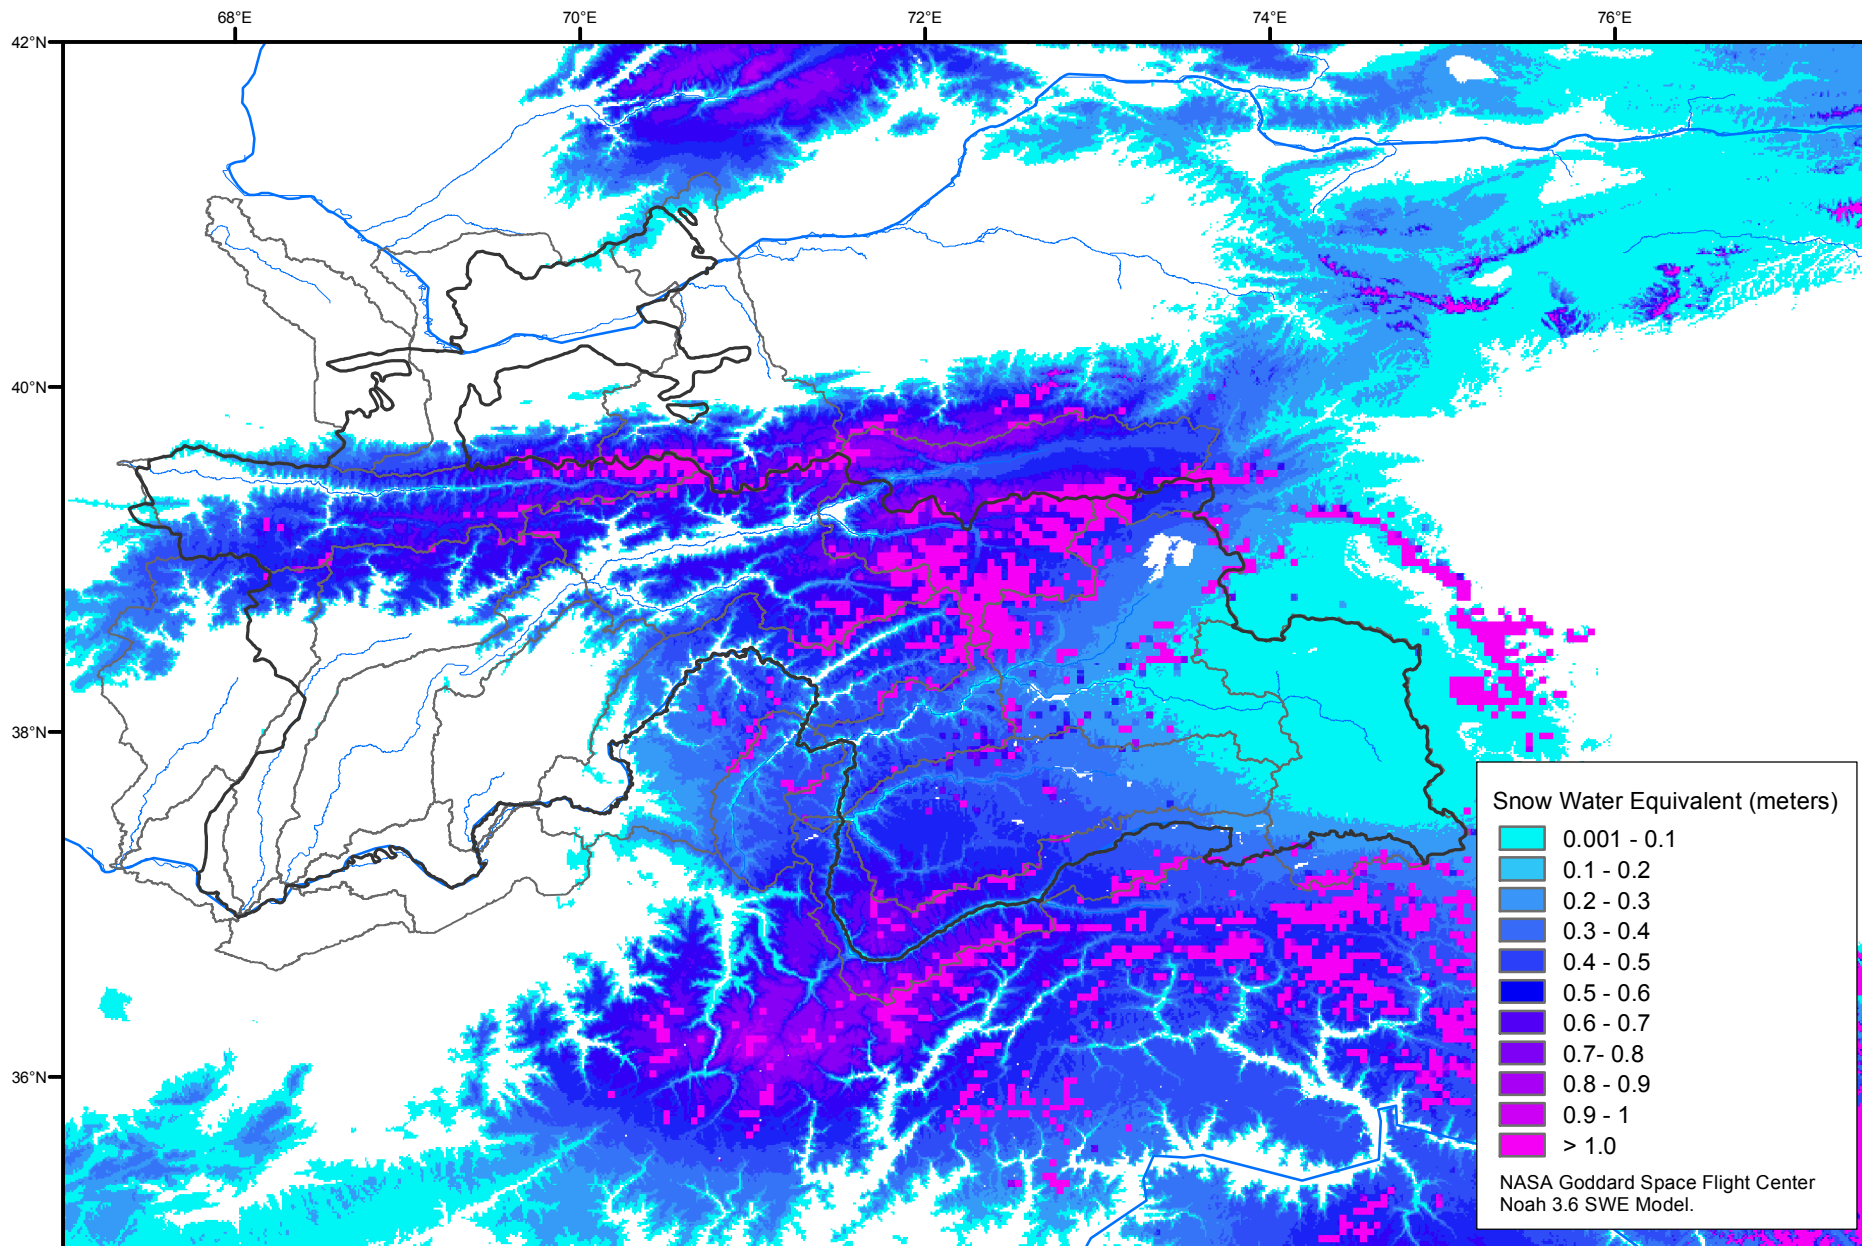

Snow Water Equivalent by Basin

March 30, 2001

Map created by USGS/EROS