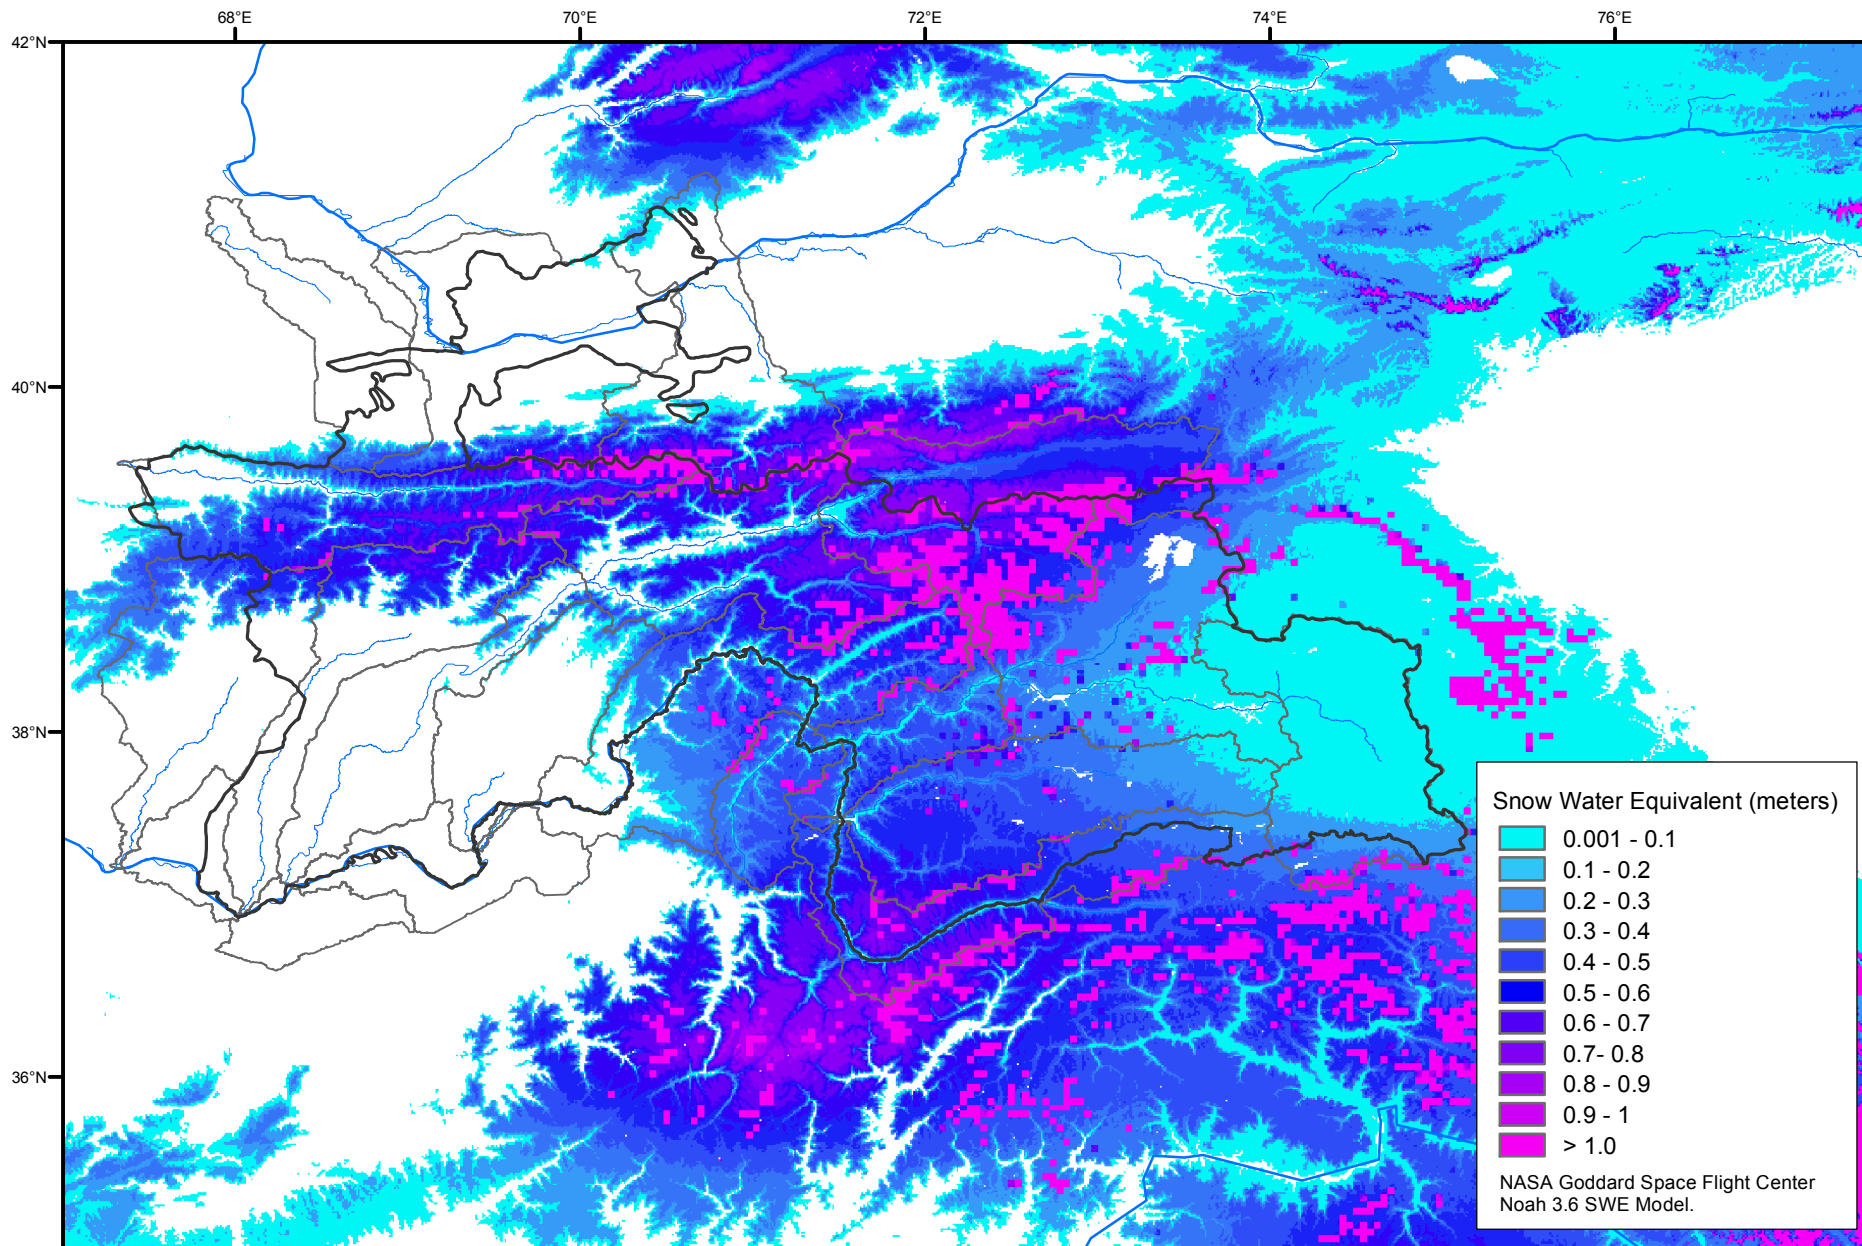

Snow Water Equivalent by Basin

April 03, 2001

Map created by USGS/EROS