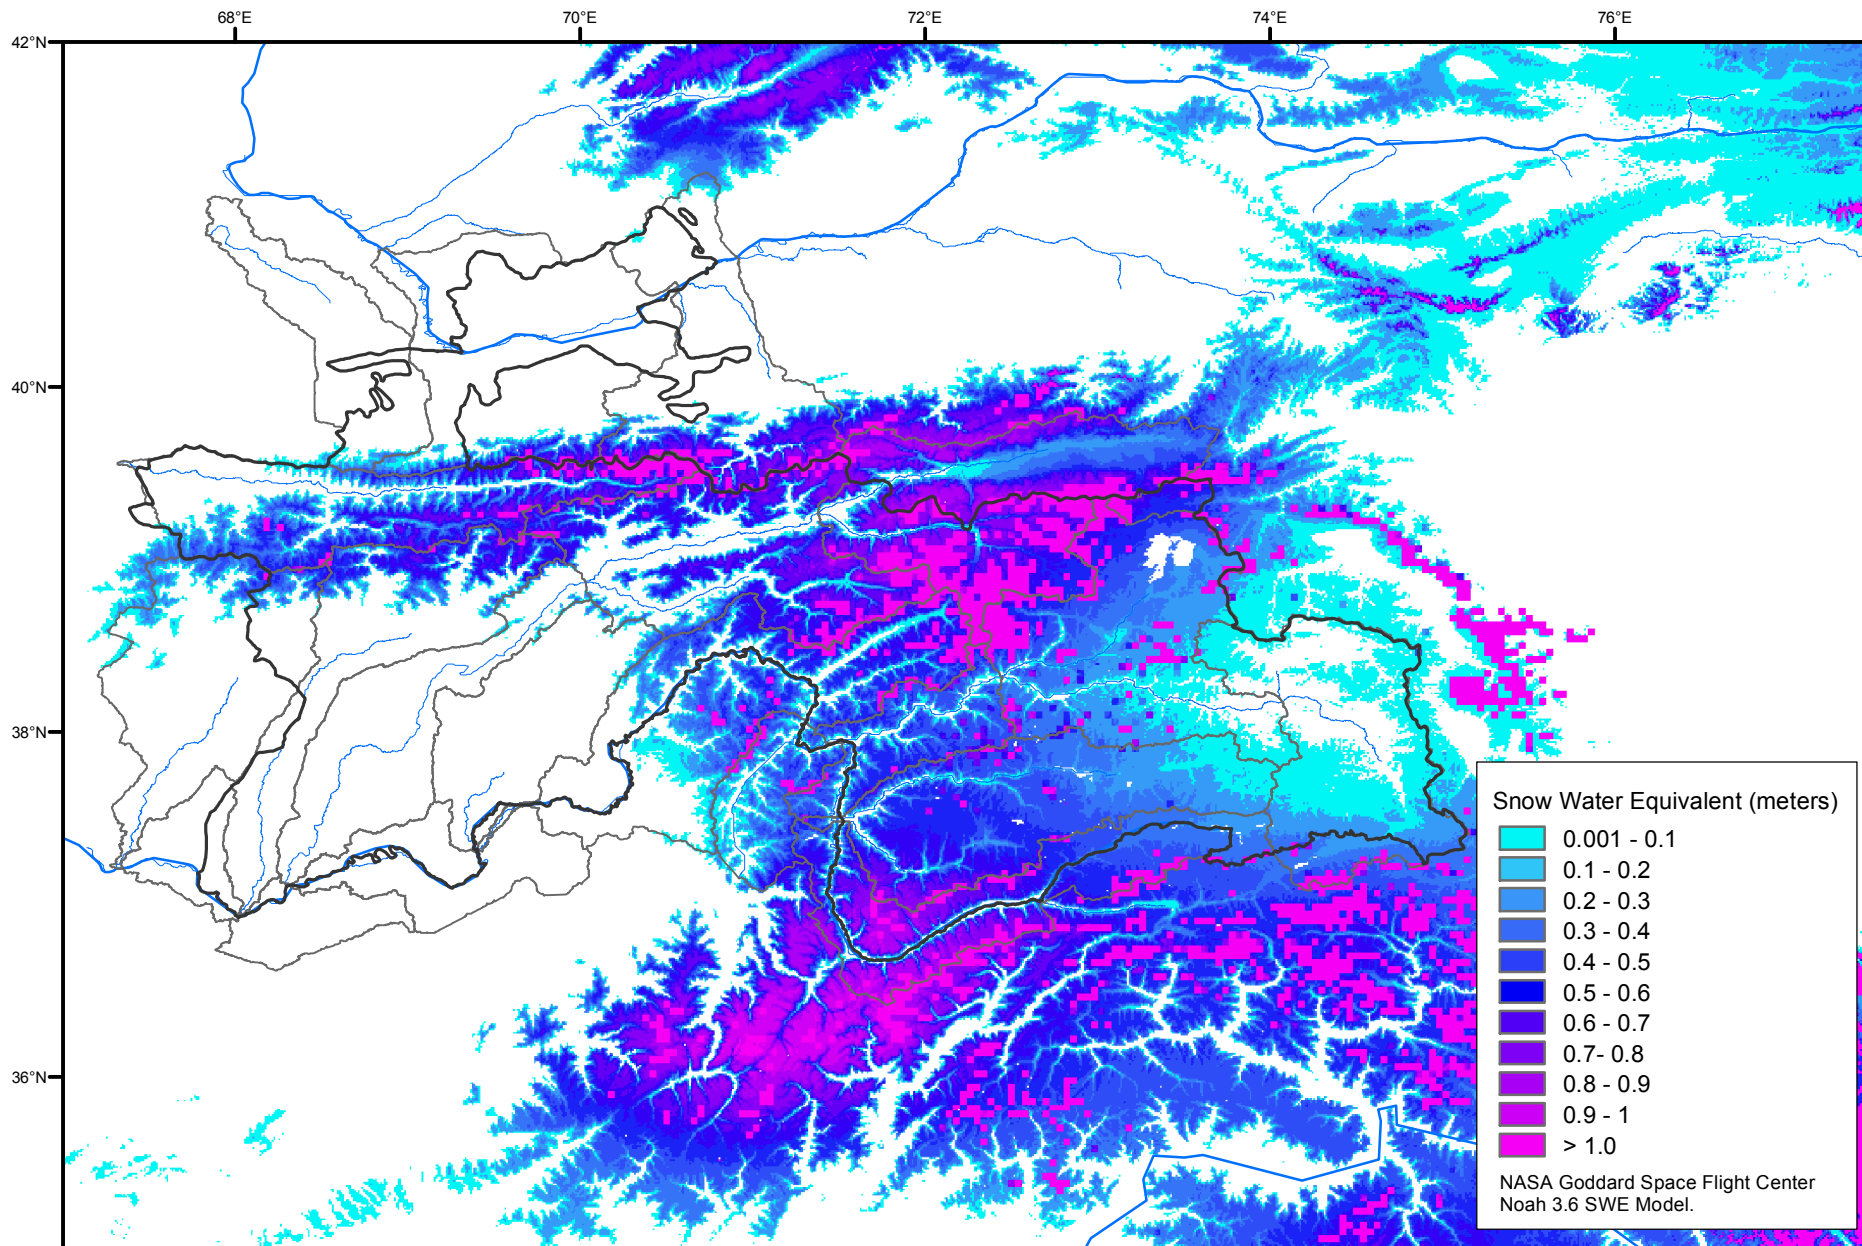

Snow Water Equivalent by Basin

April 30, 2001

Map created by USGS/EROS