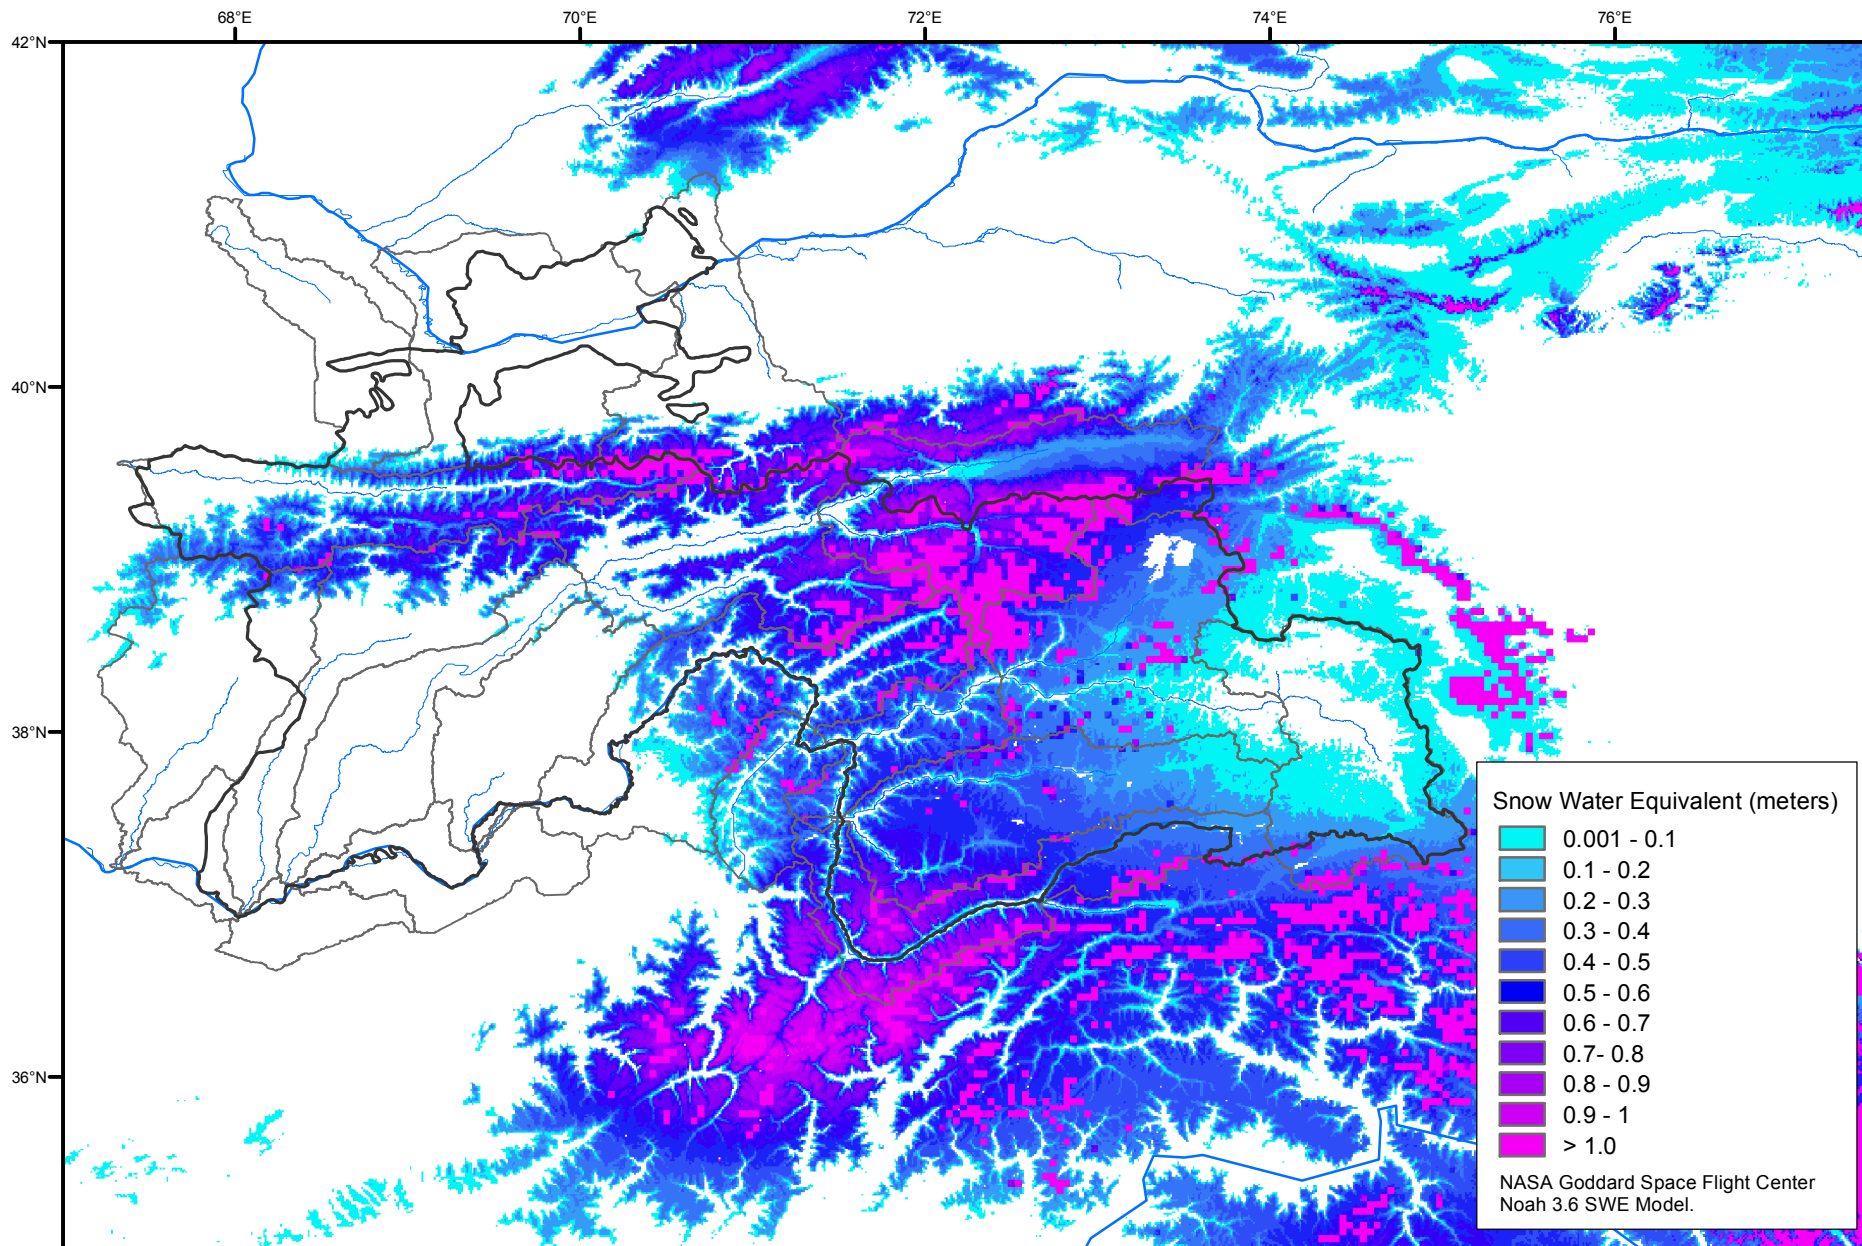

# Snow Water Equivalent by Basin

May 01, 2001

Map created by USGS/EROS