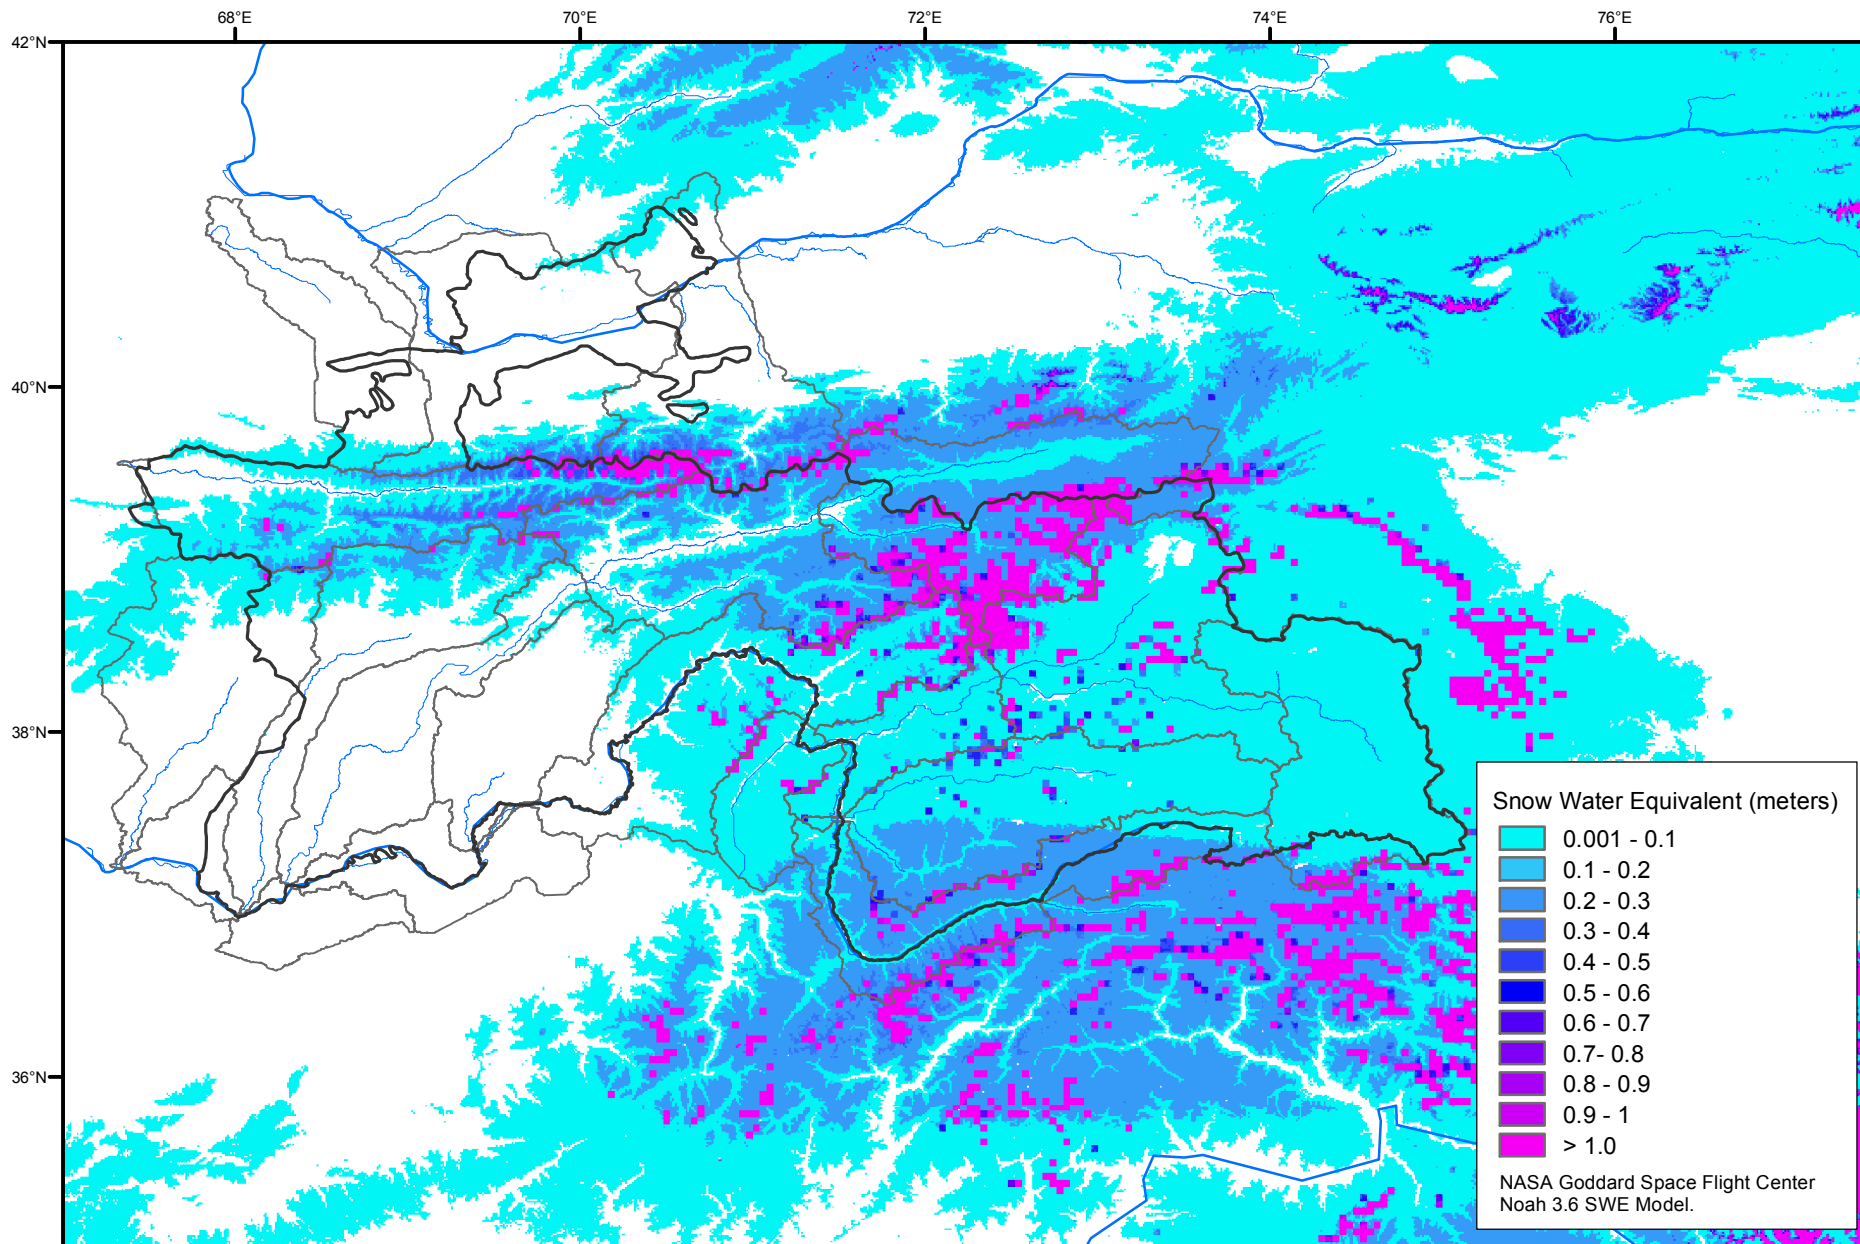

Snow Water Equivalent by Basin

November 13, 2001

Map created by USGS/EROS