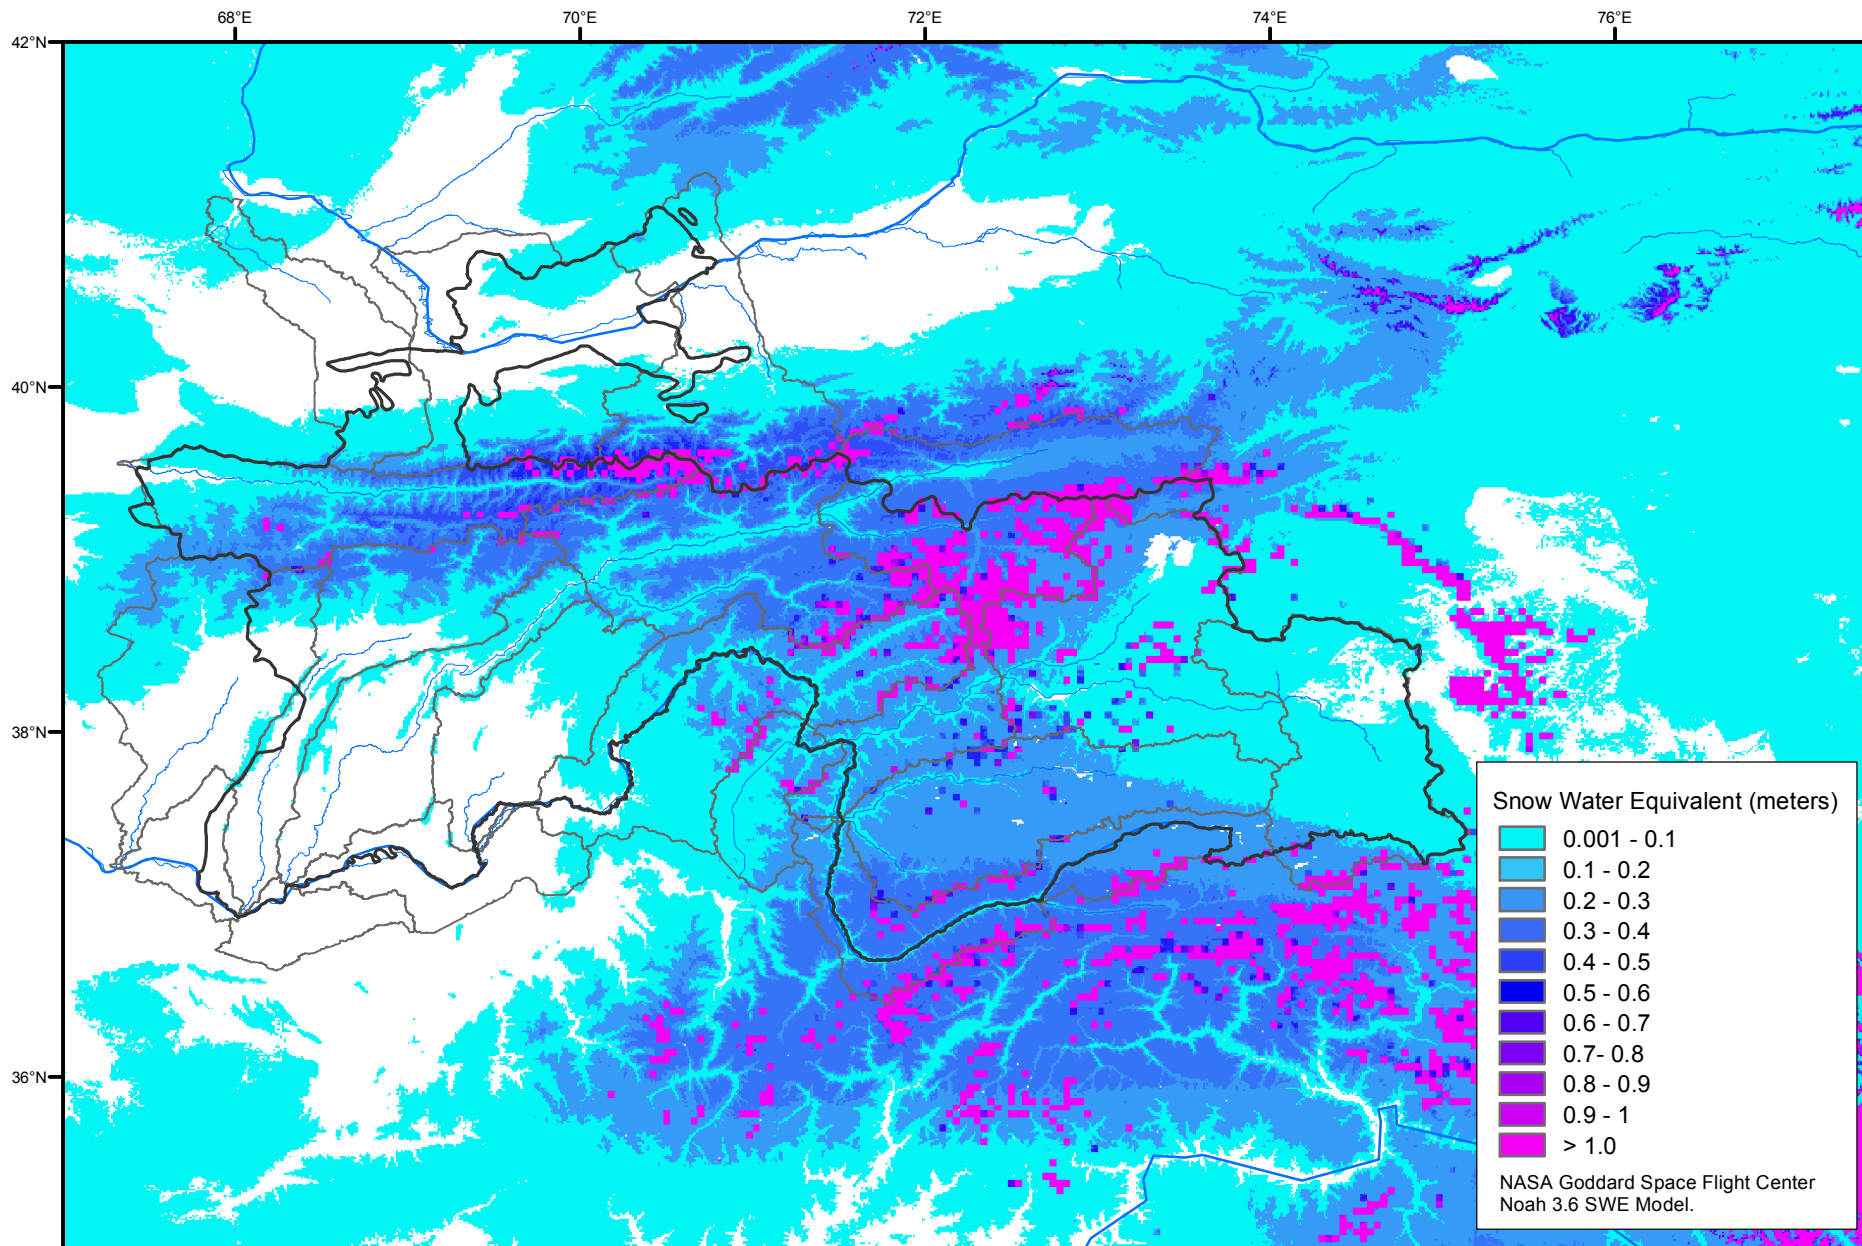

Snow Water Equivalent by Basin

December 16, 2001

Map created by USGS/EROS