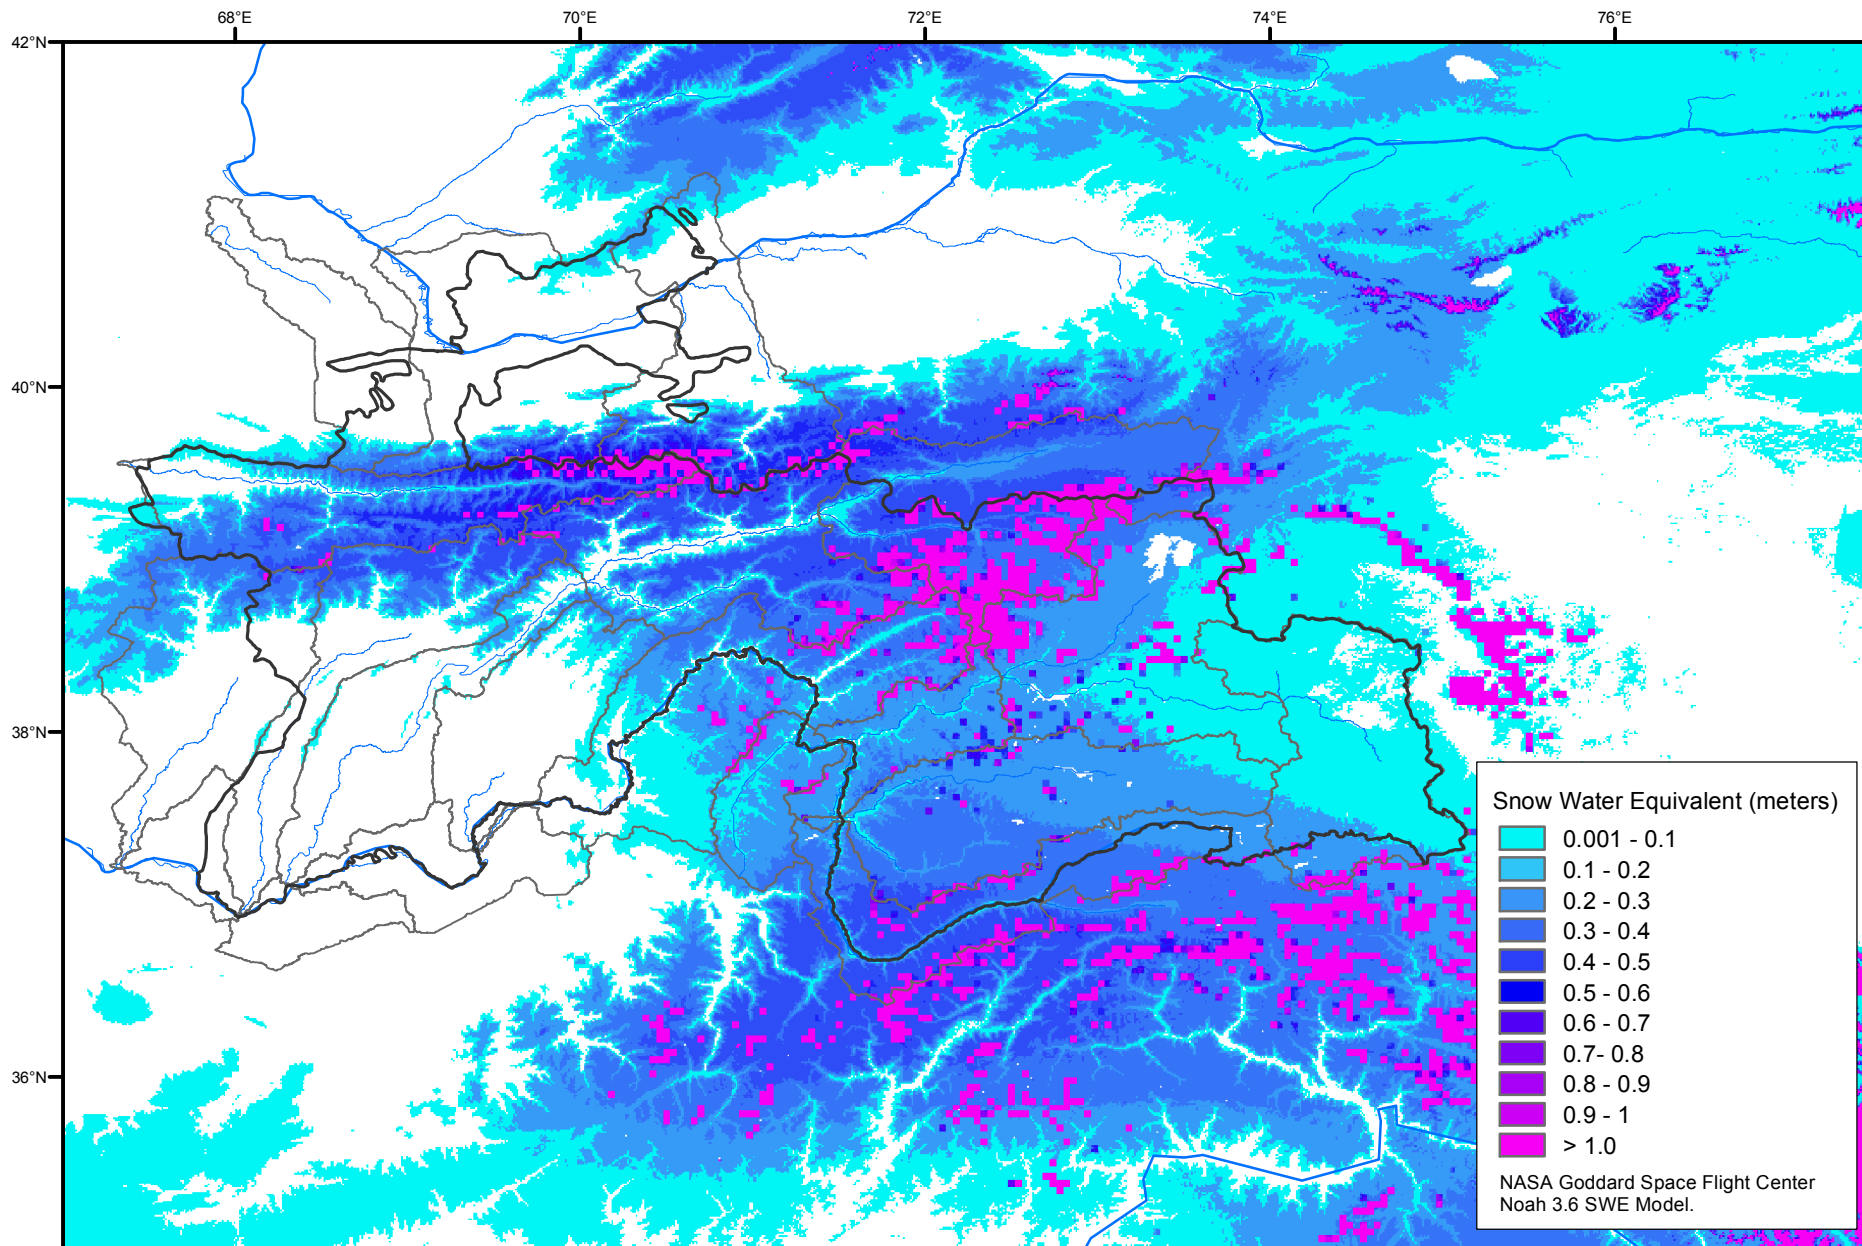

Snow Water Equivalent by Basin

January 08, 2002

Map created by USGS/EROS