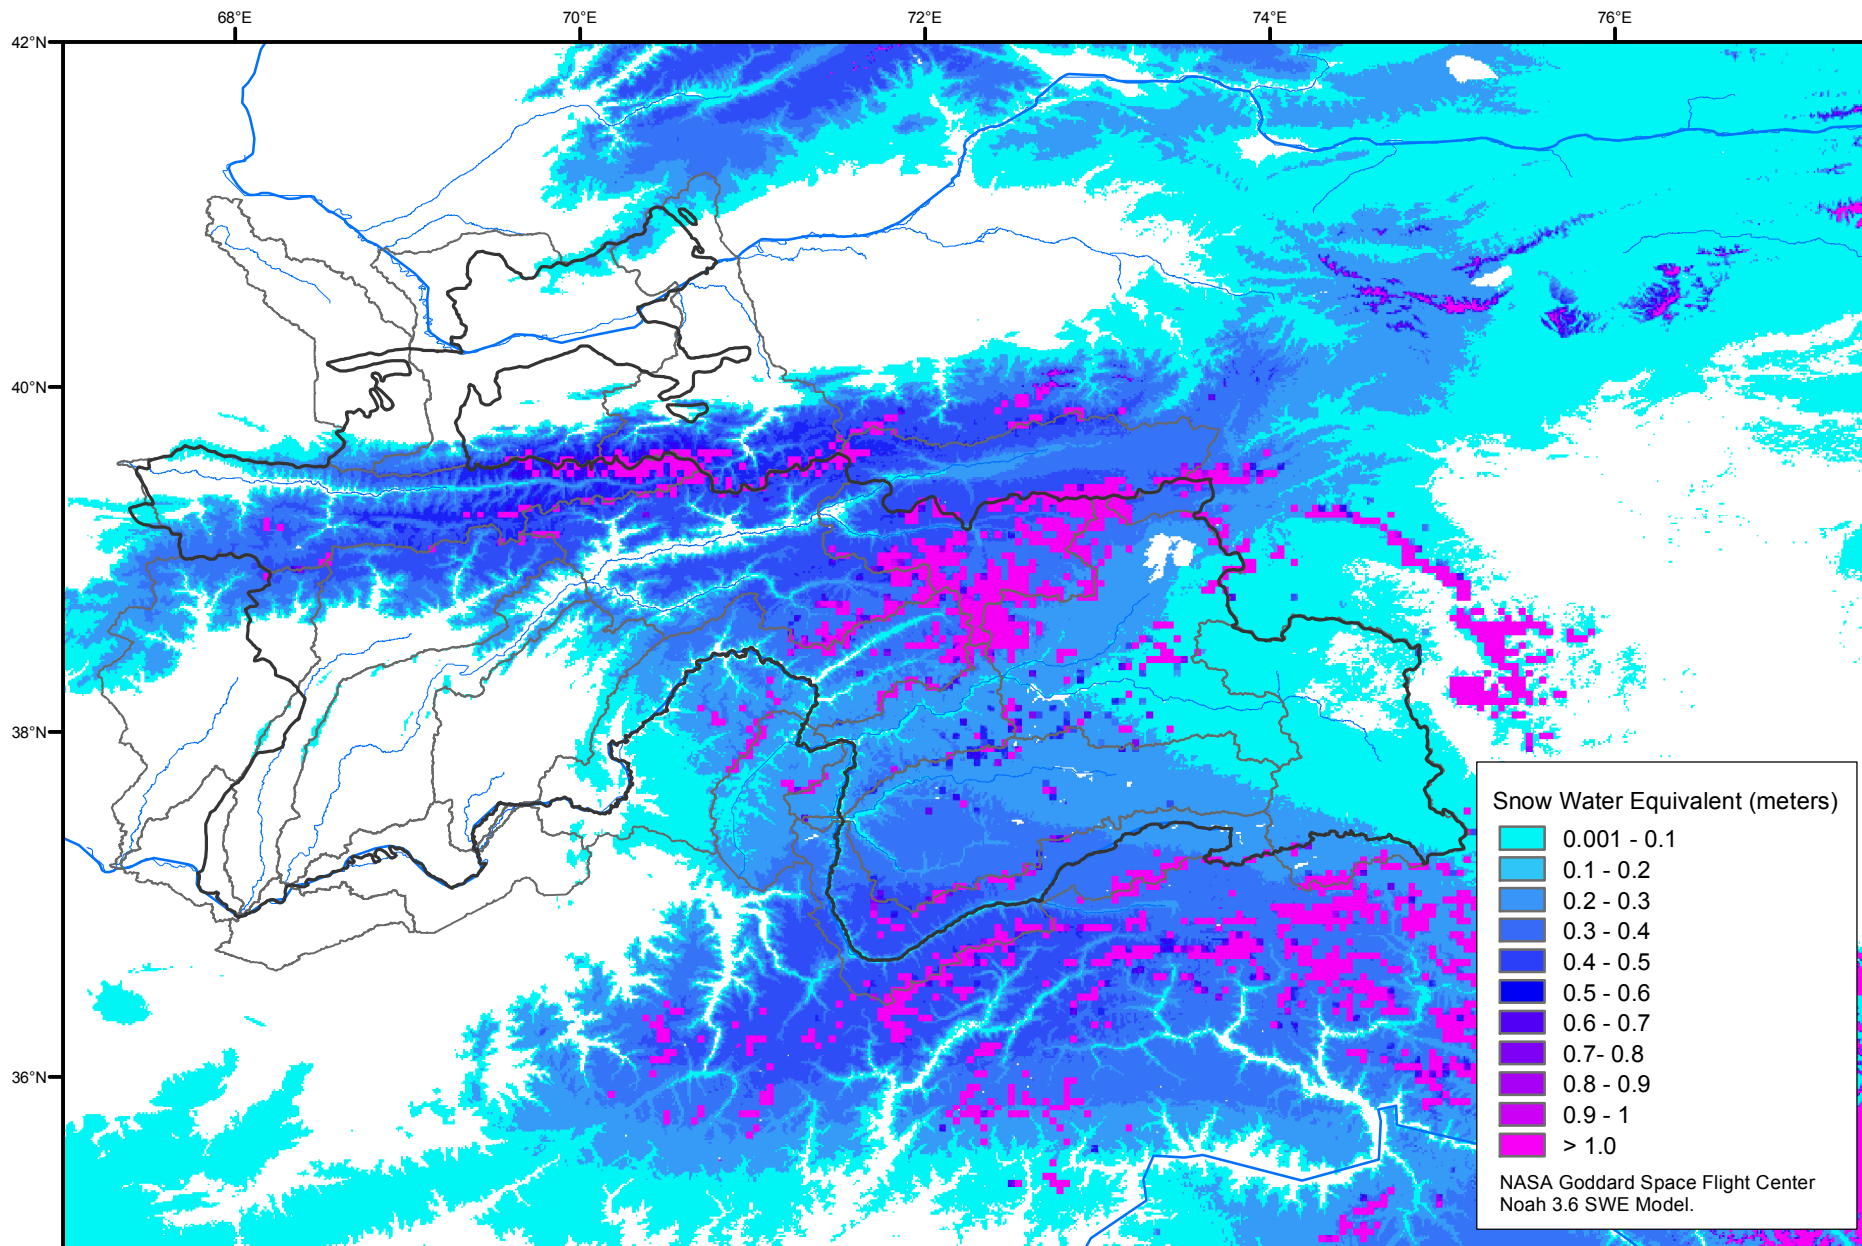

# Snow Water Equivalent by Basin

January 09, 2002

Map created by USGS/EROS