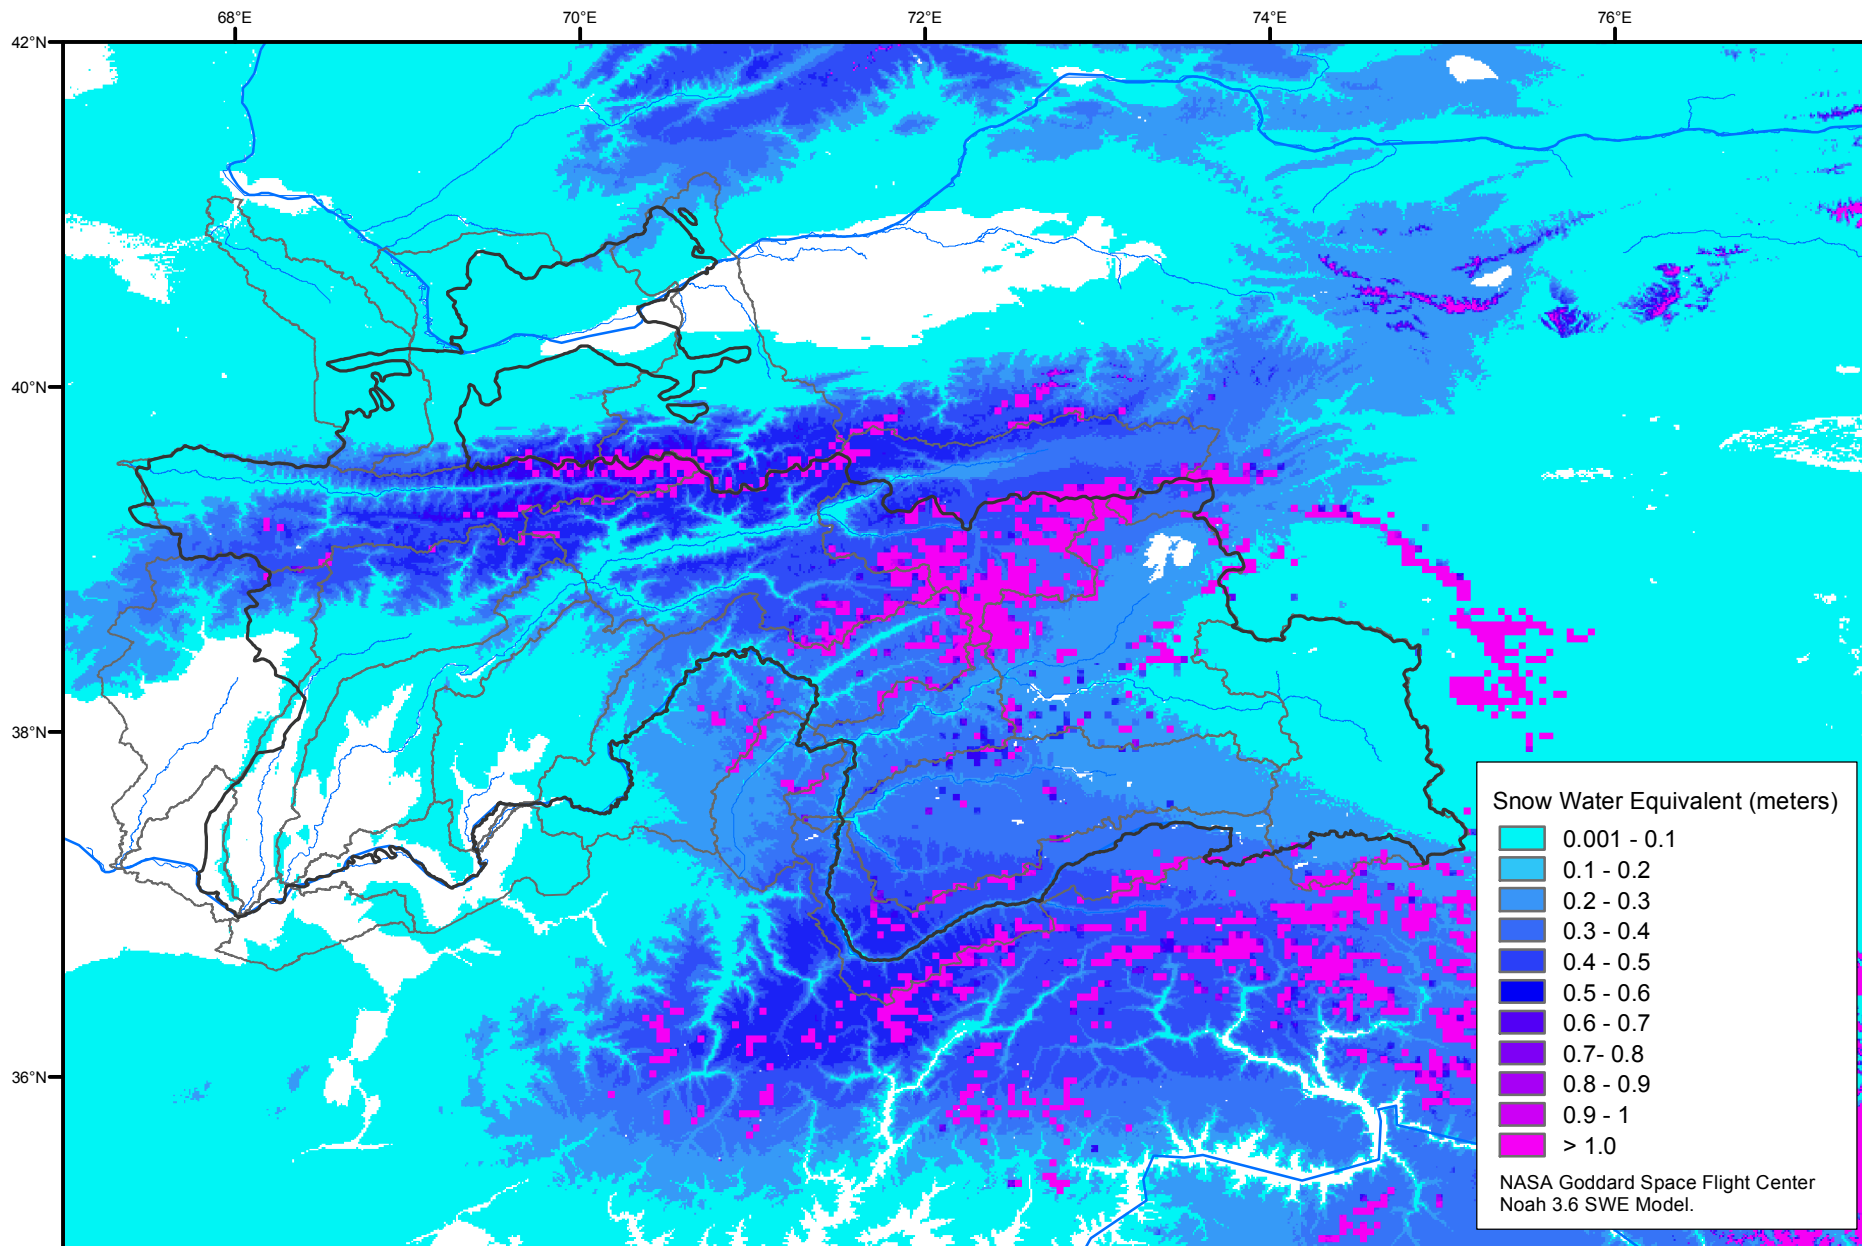

# Snow Water Equivalent by Basin

January 14, 2002

Map created by USGS/EROS