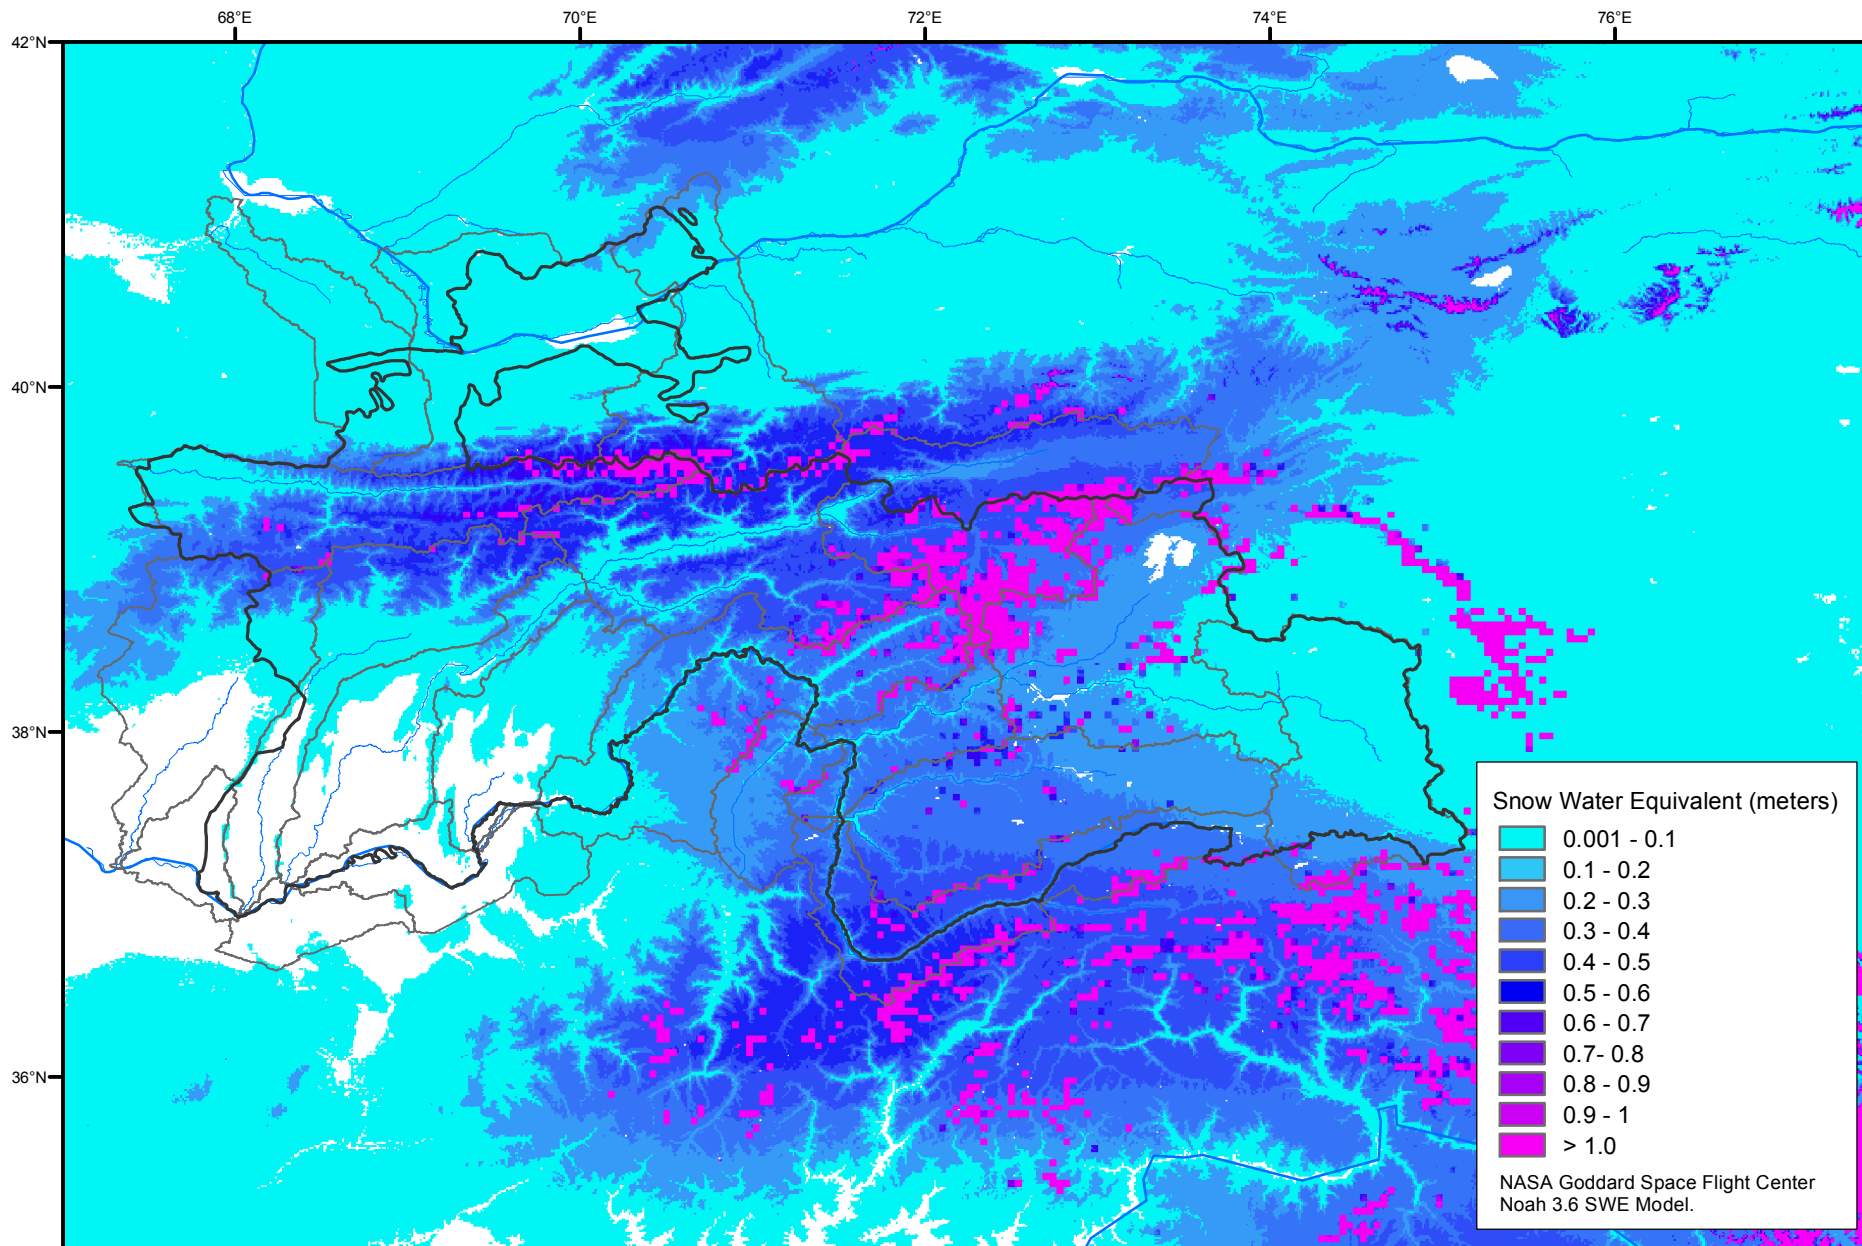

Snow Water Equivalent by Basin

January 19, 2002

Map created by USGS/EROS