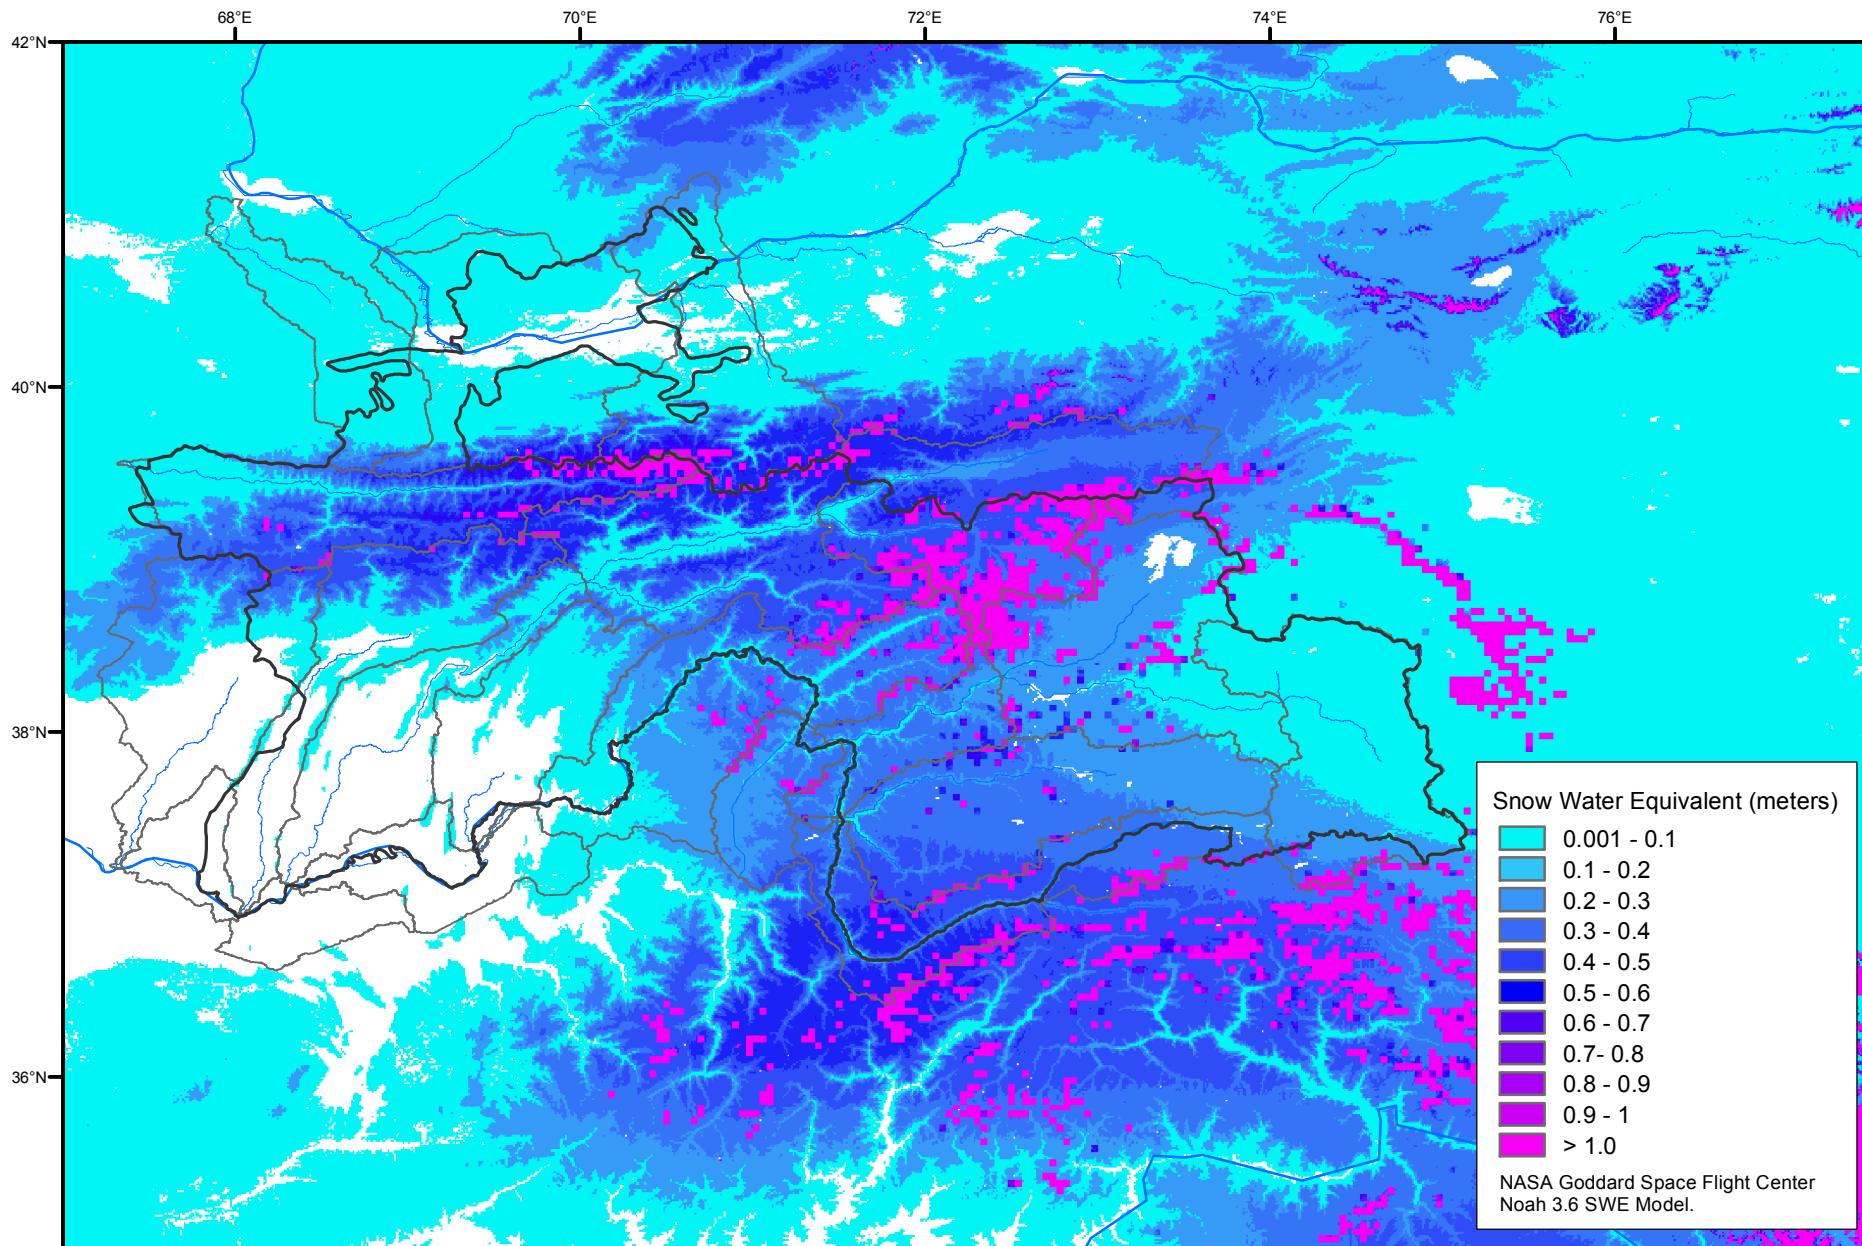

Snow Water Equivalent by Basin

January 22, 2002

Map created by USGS/EROS