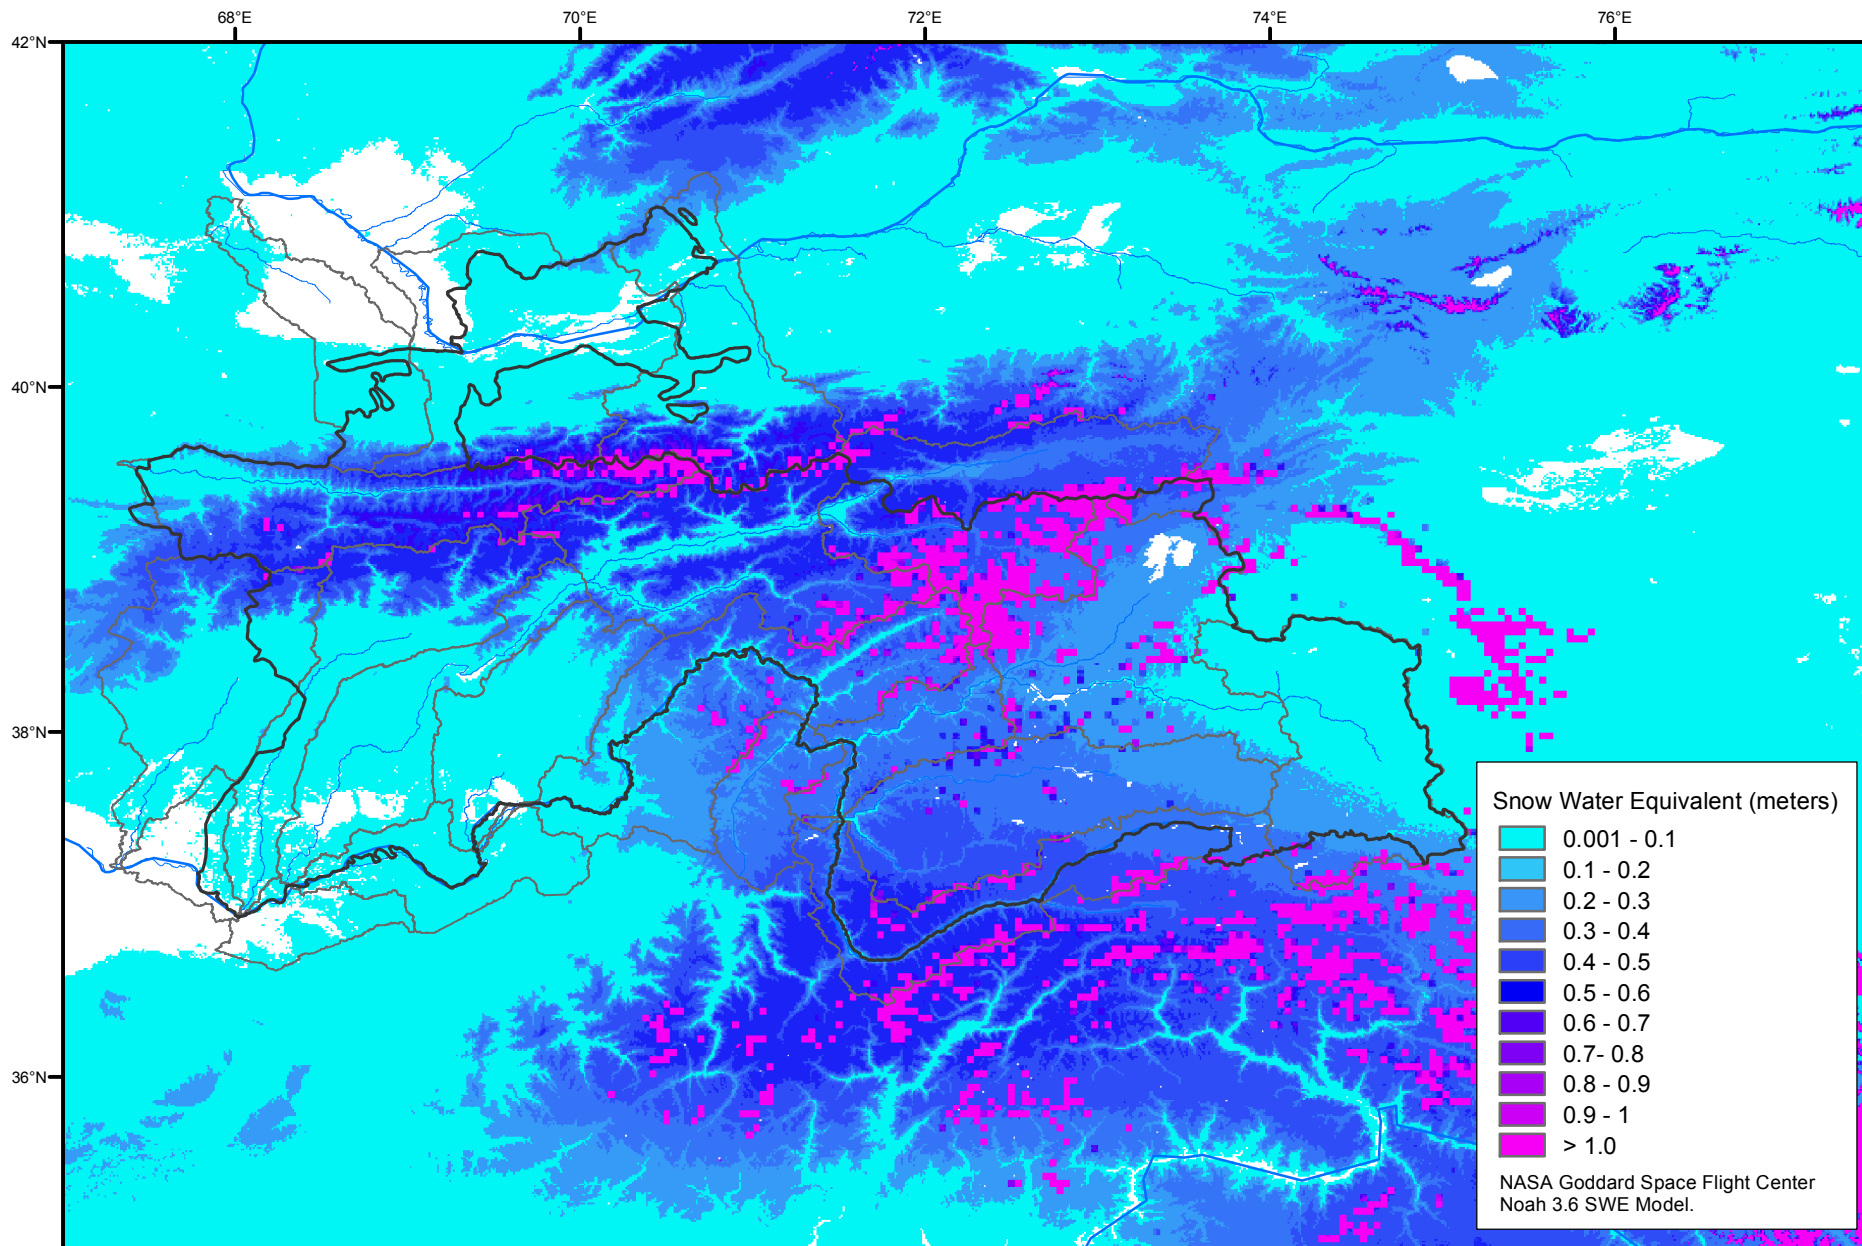

# Snow Water Equivalent by Basin

February 09, 2002

Map created by USGS/EROS