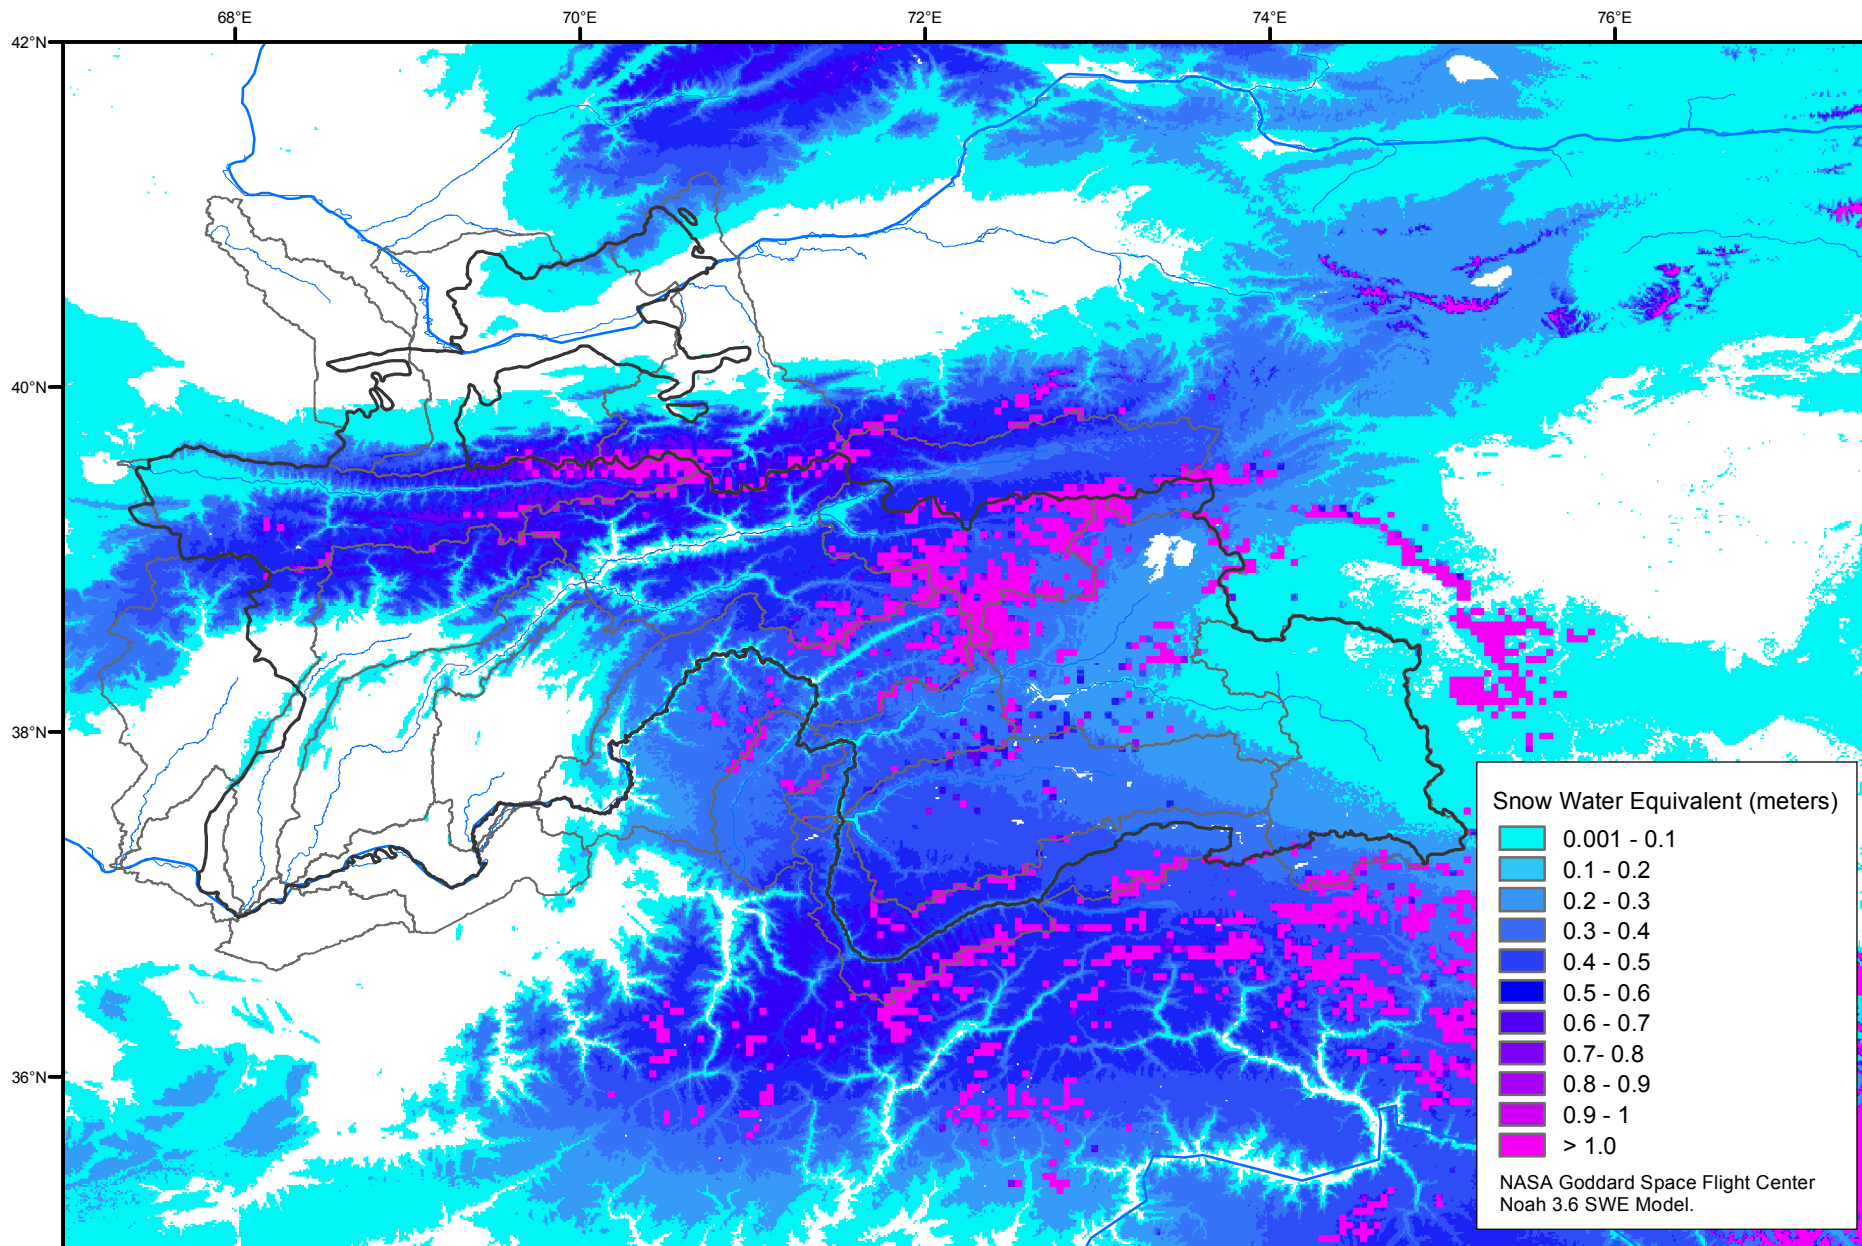

Snow Water Equivalent by Basin

February 18, 2002

Map created by USGS/EROS