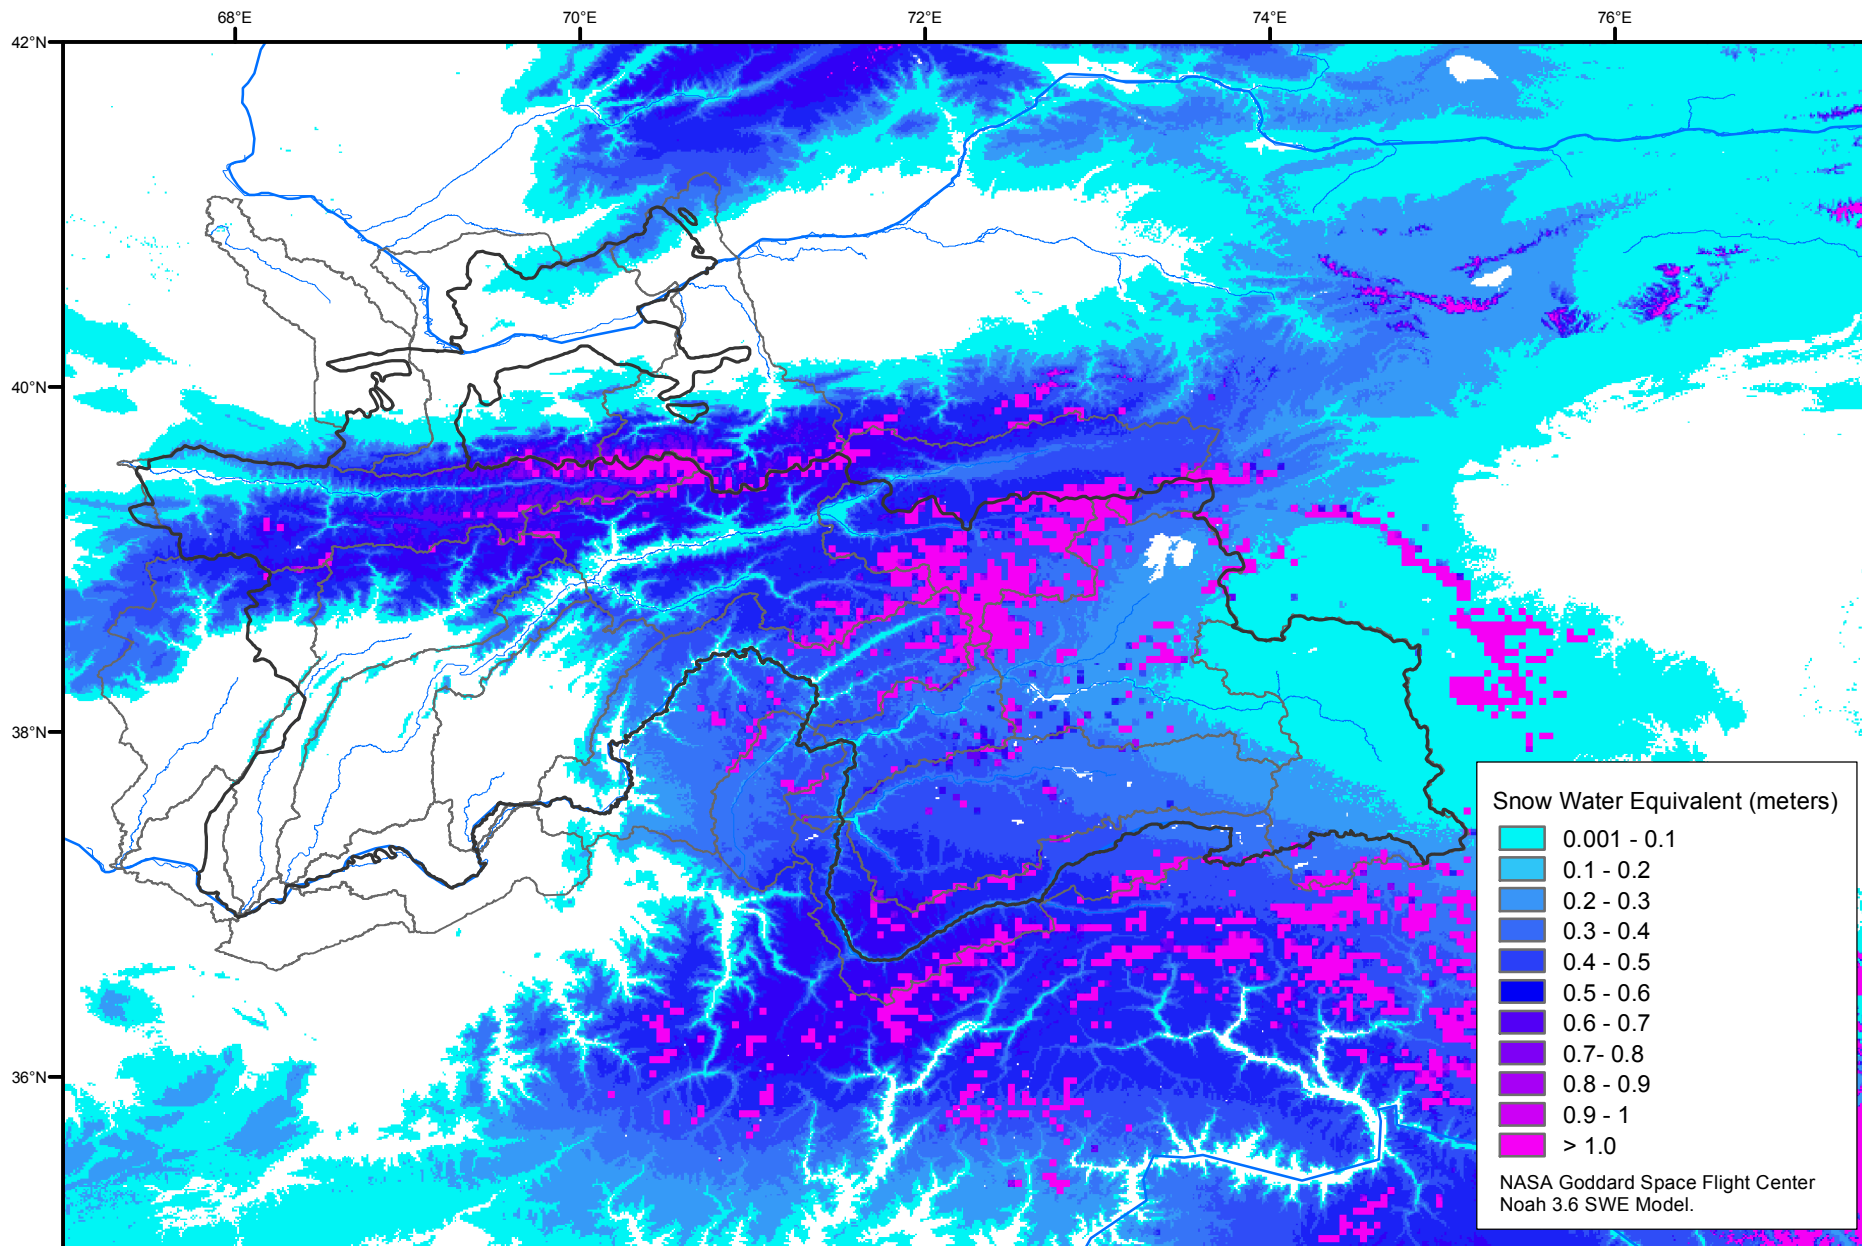

# Snow Water Equivalent by Basin

February 24, 2002

Map created by USGS/EROS