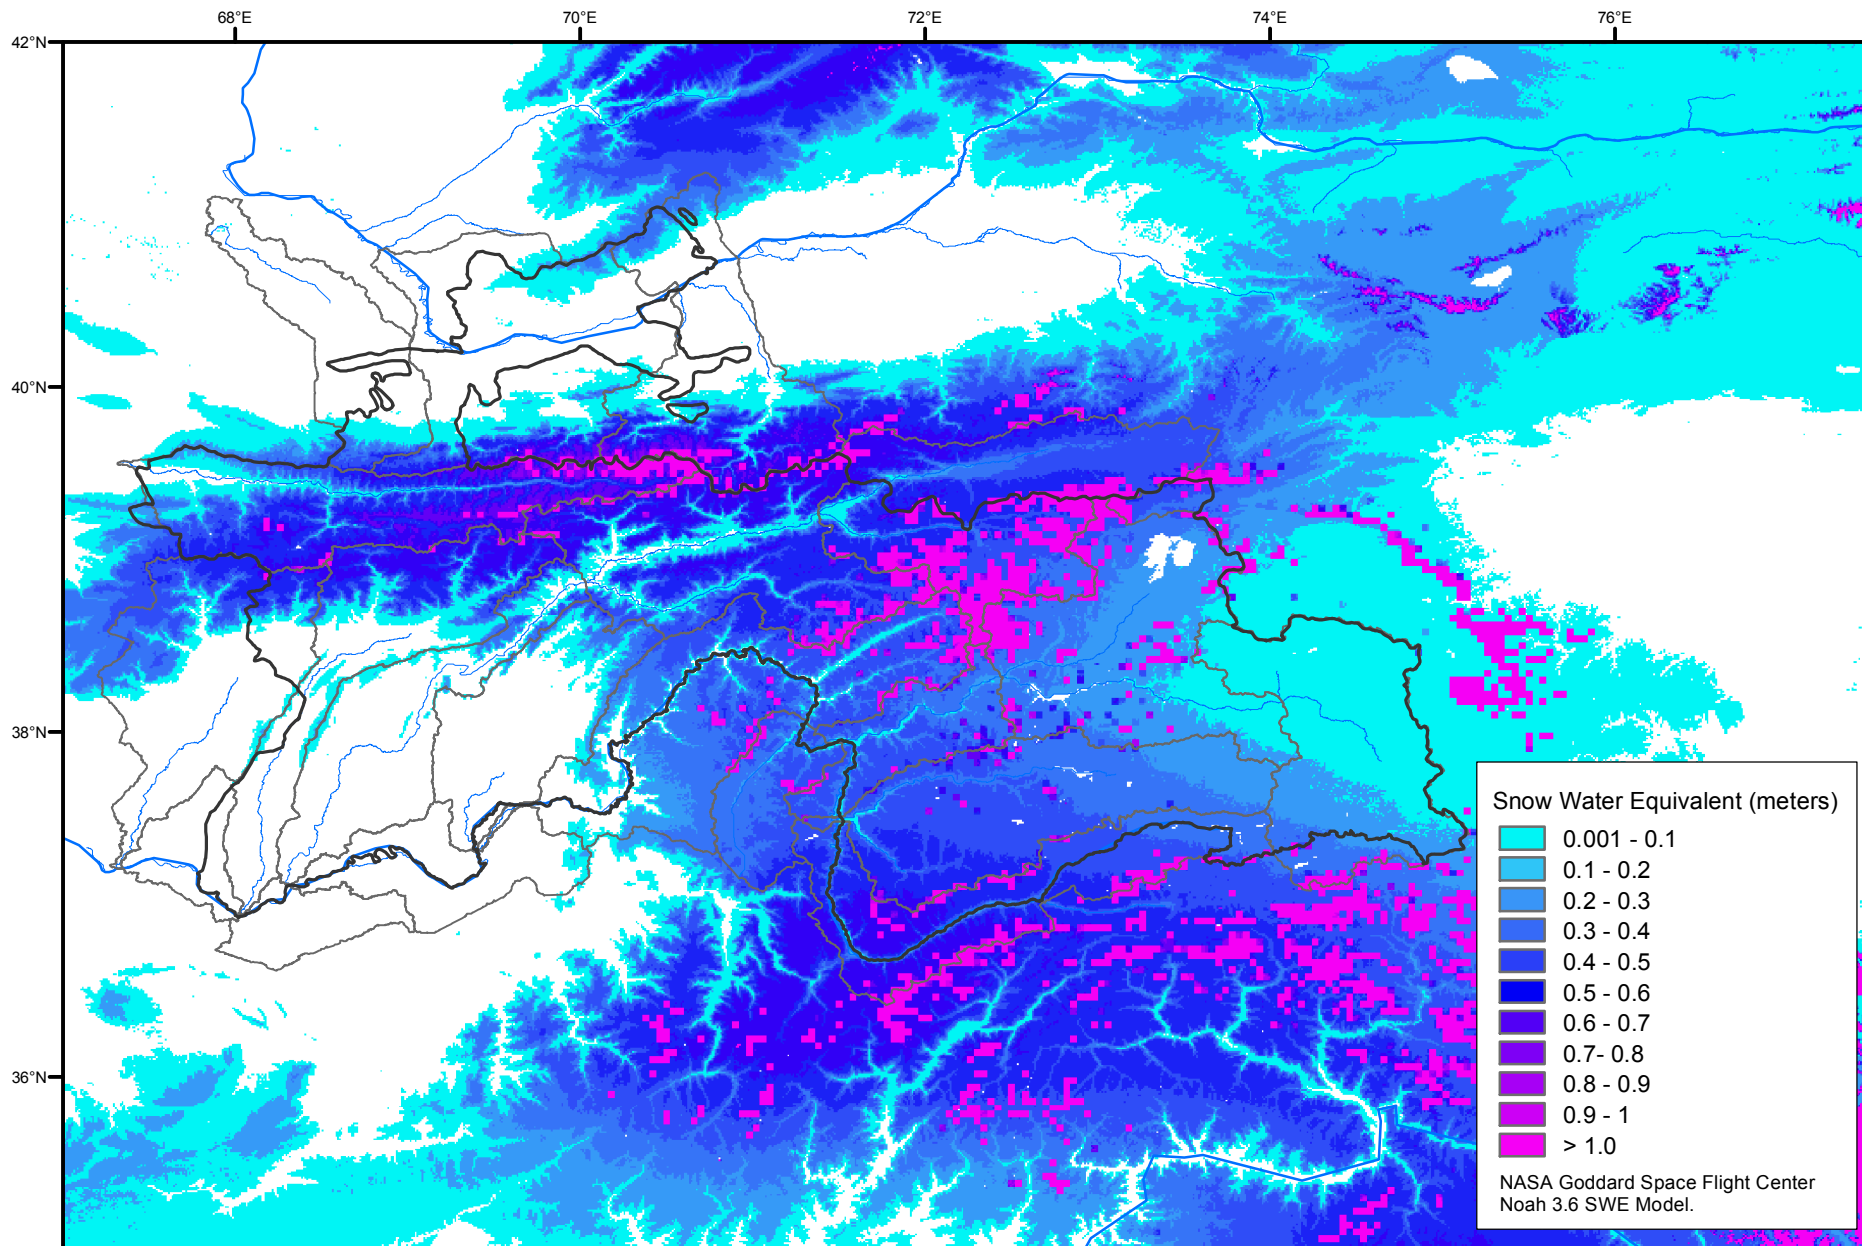

# Snow Water Equivalent by Basin

February 25, 2002

Map created by USGS/EROS