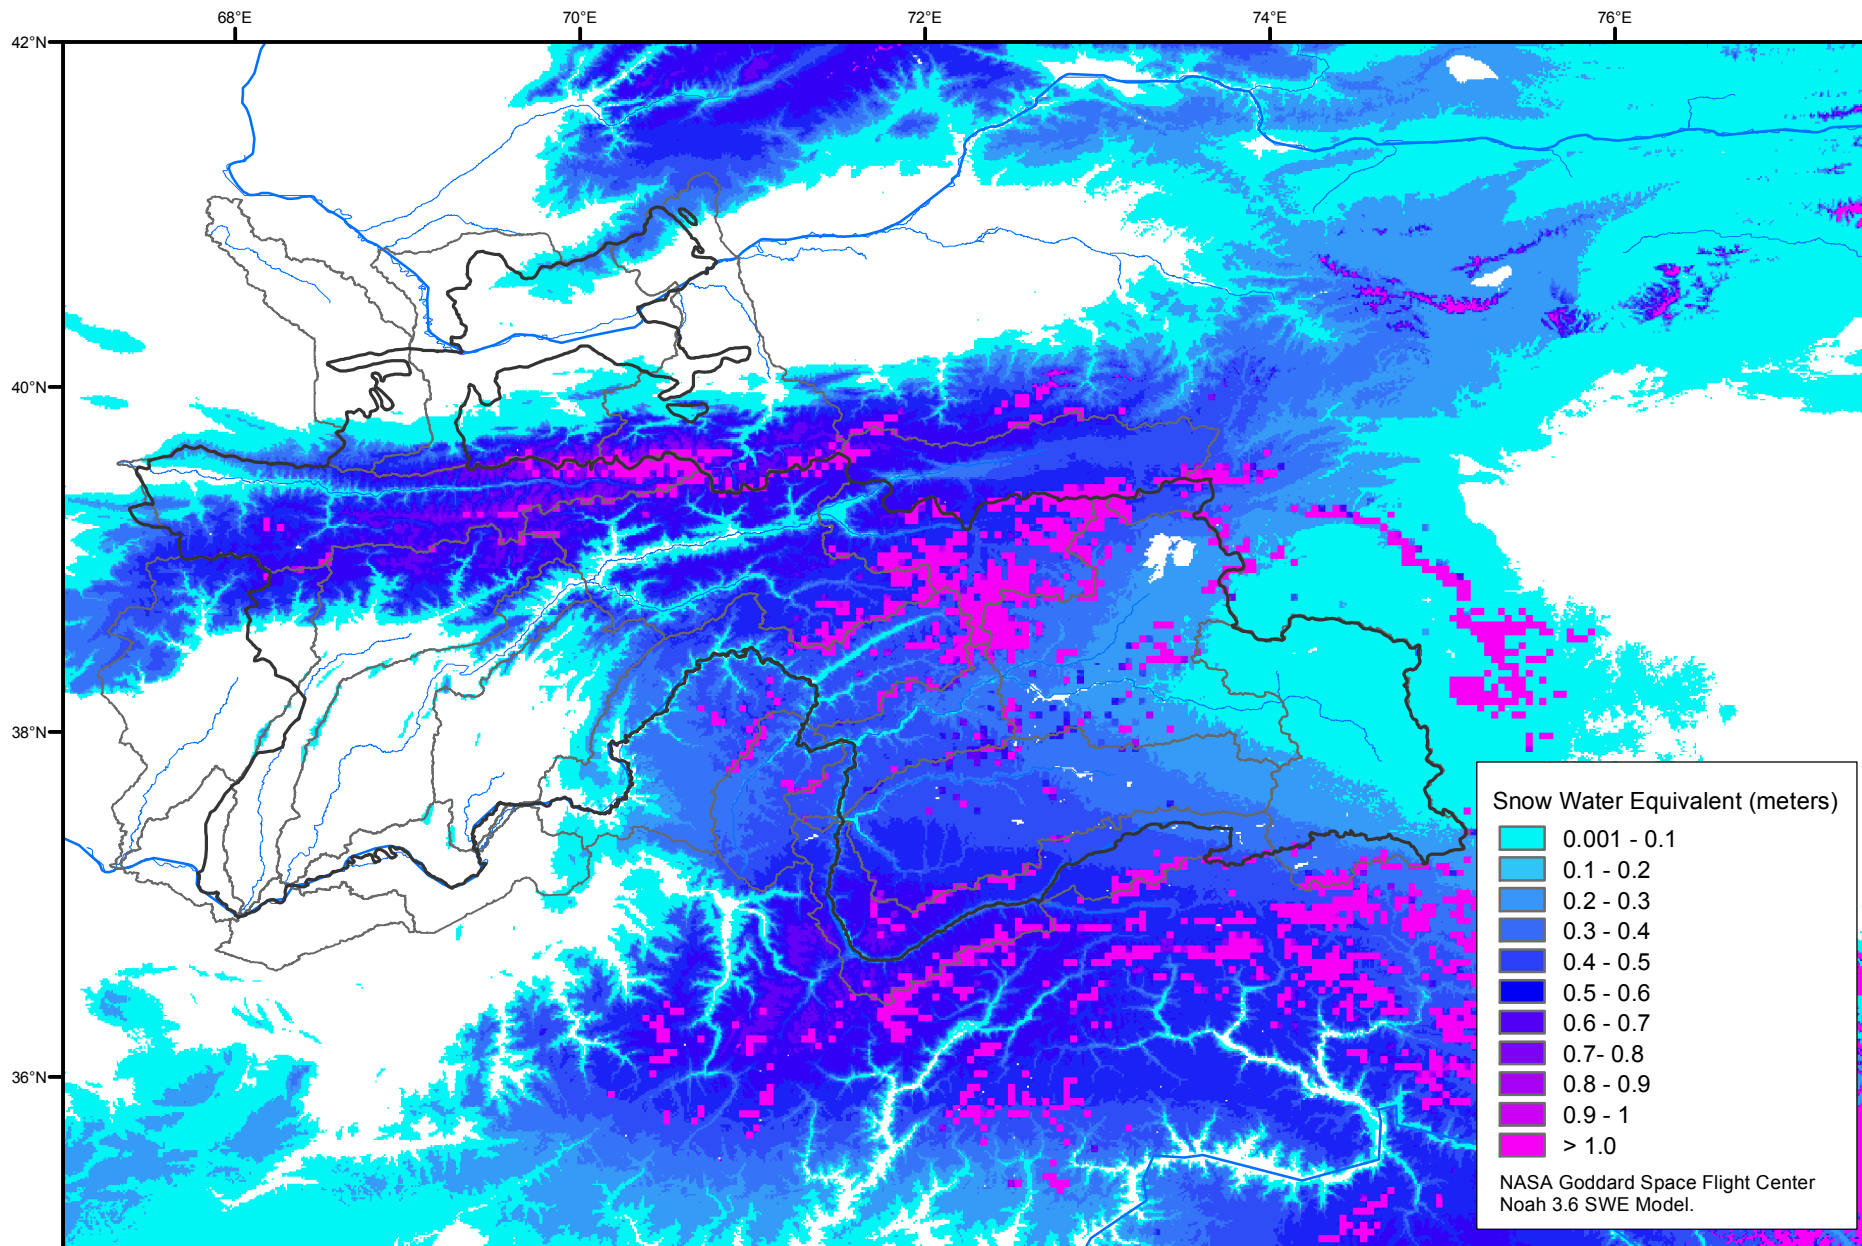

Snow Water Equivalent by Basin

March 02, 2002

Map created by USGS/EROS