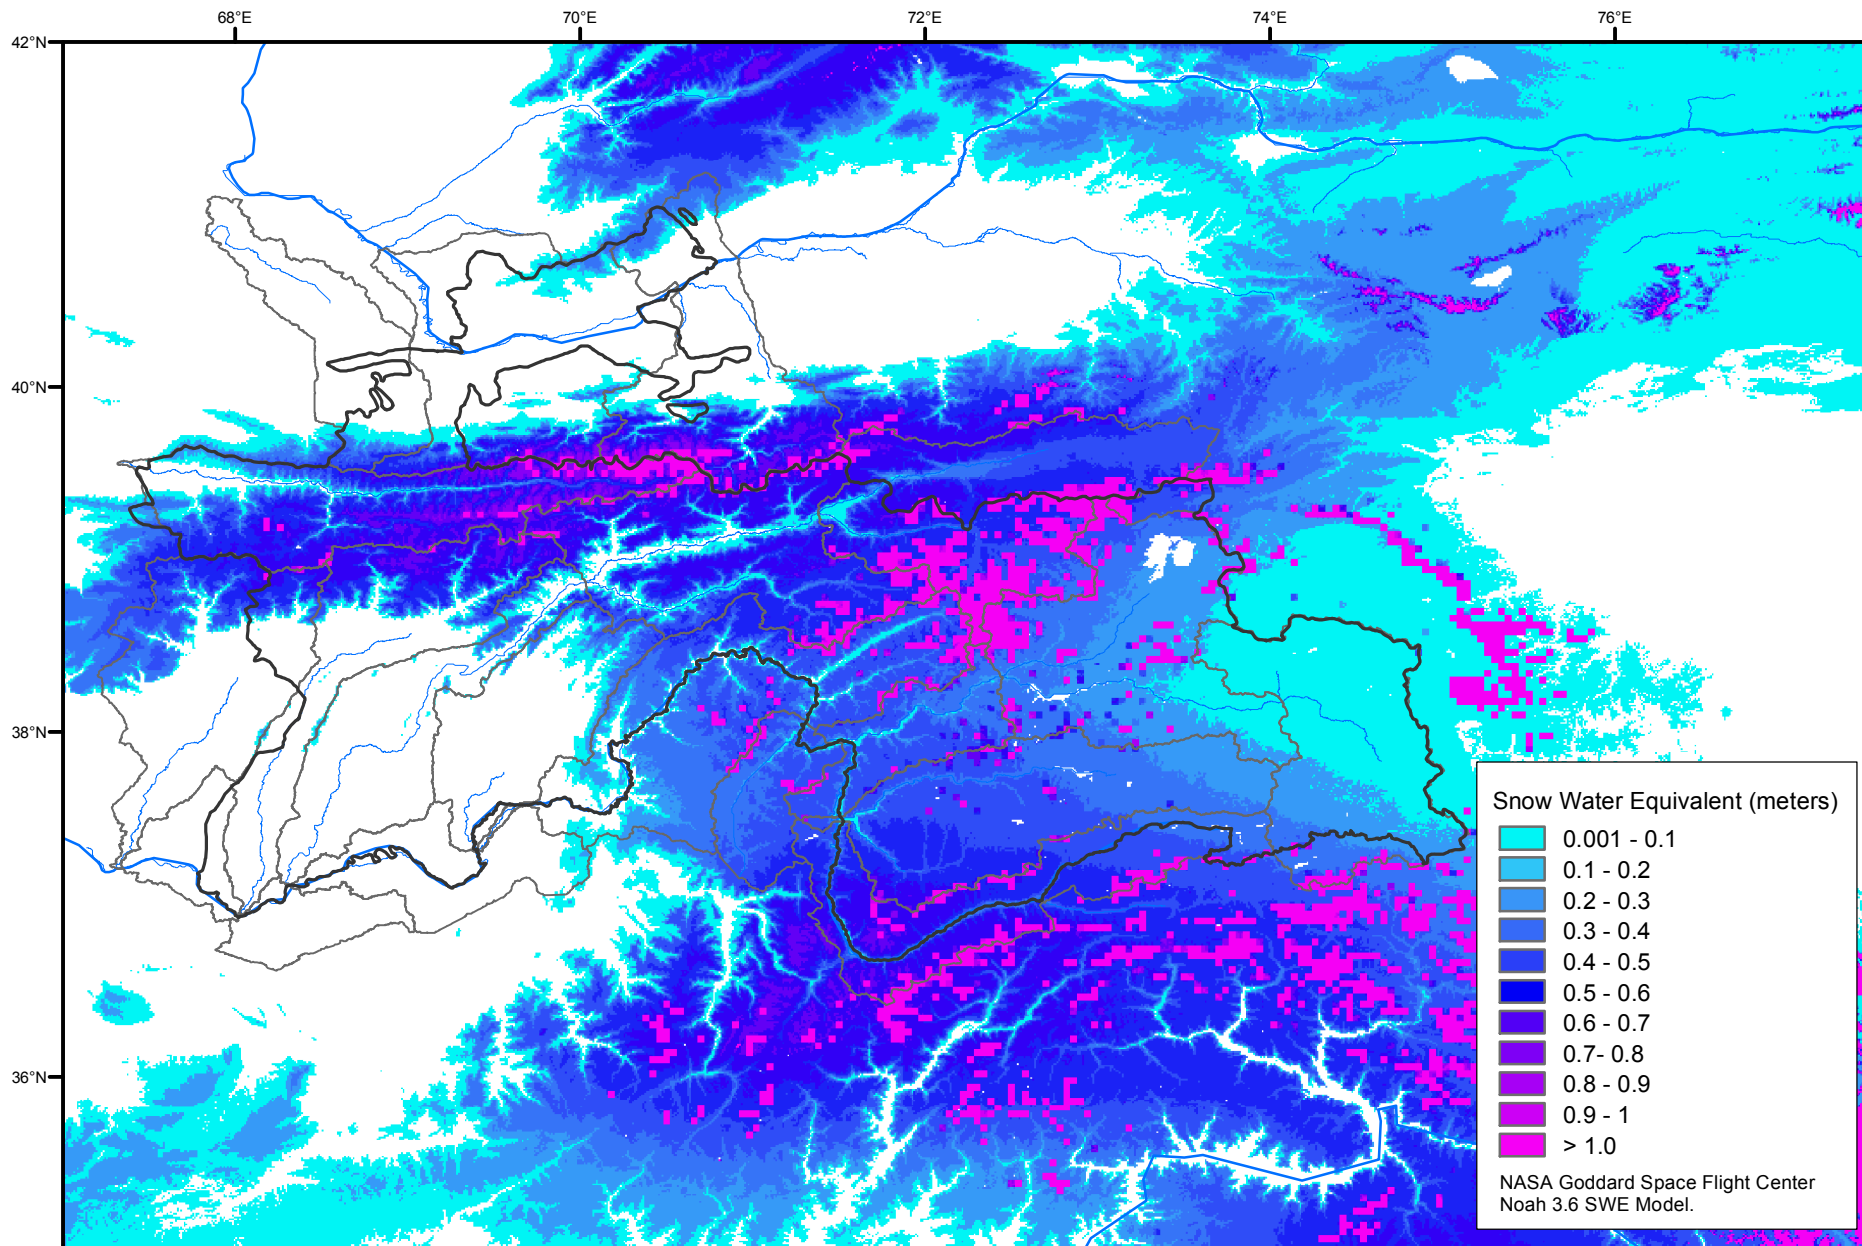

# Snow Water Equivalent by Basin

March 05, 2002

Map created by USGS/EROS