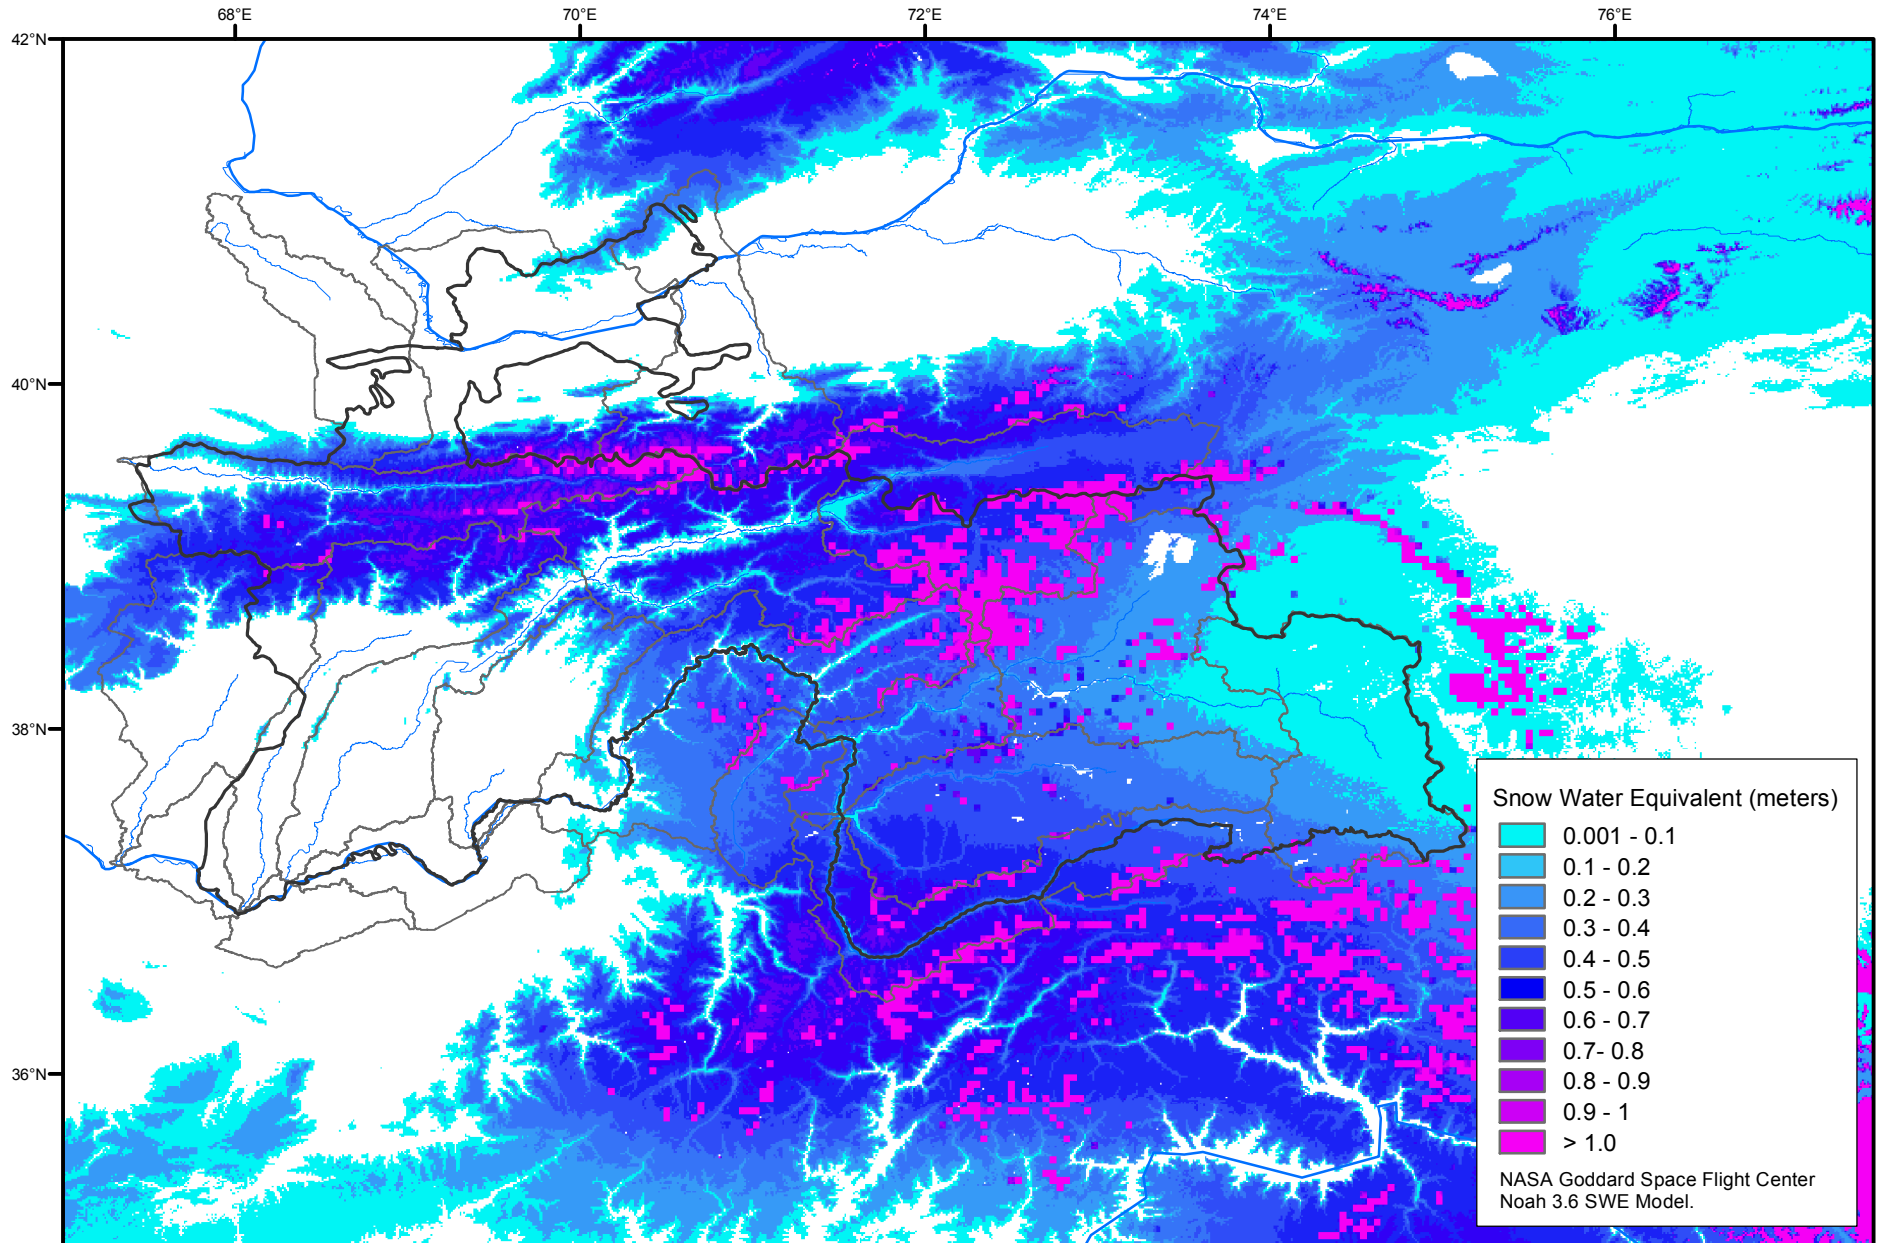

# Snow Water Equivalent by Basin

March 06, 2002

Map created by USGS/EROS