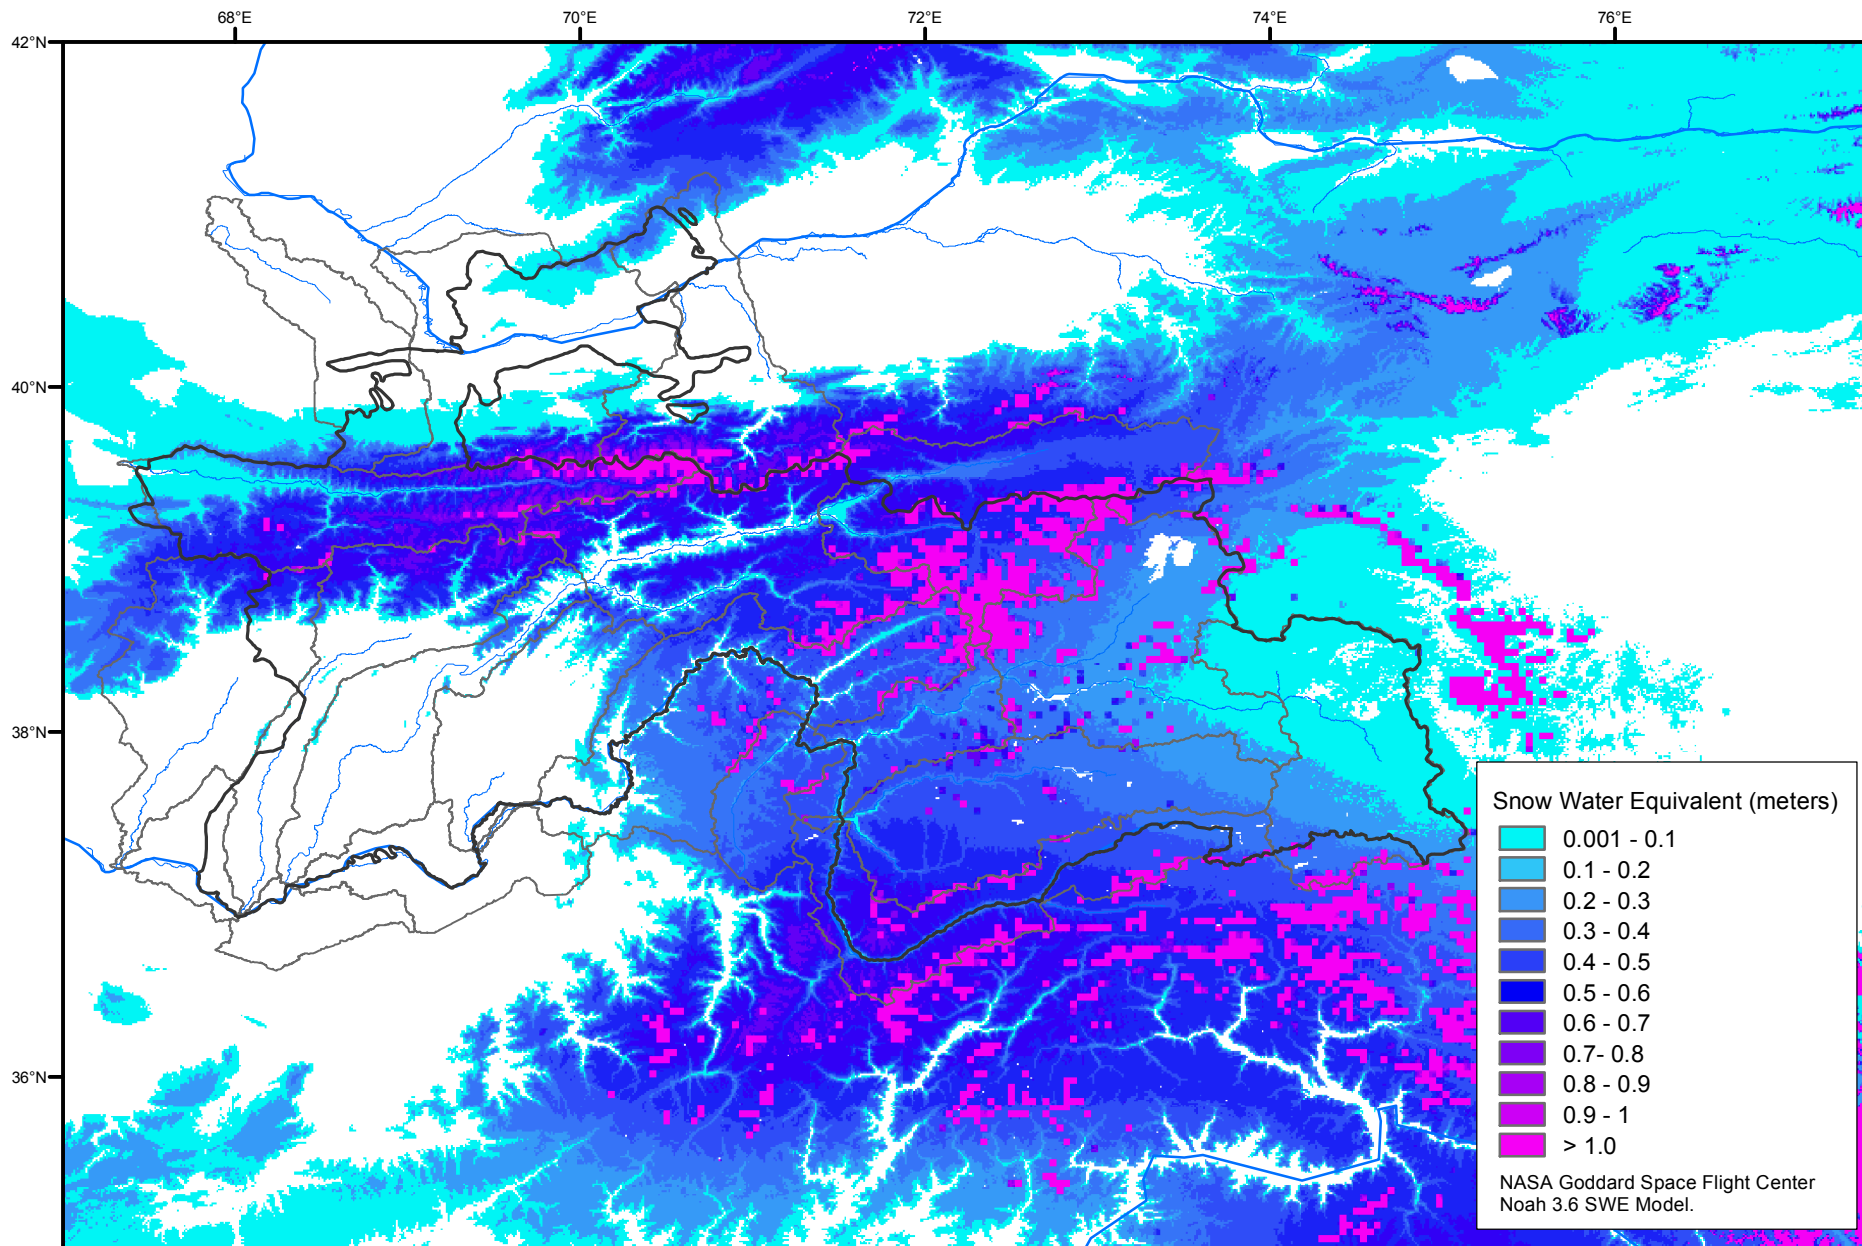

Snow Water Equivalent by Basin

March 07, 2002

Map created by USGS/EROS