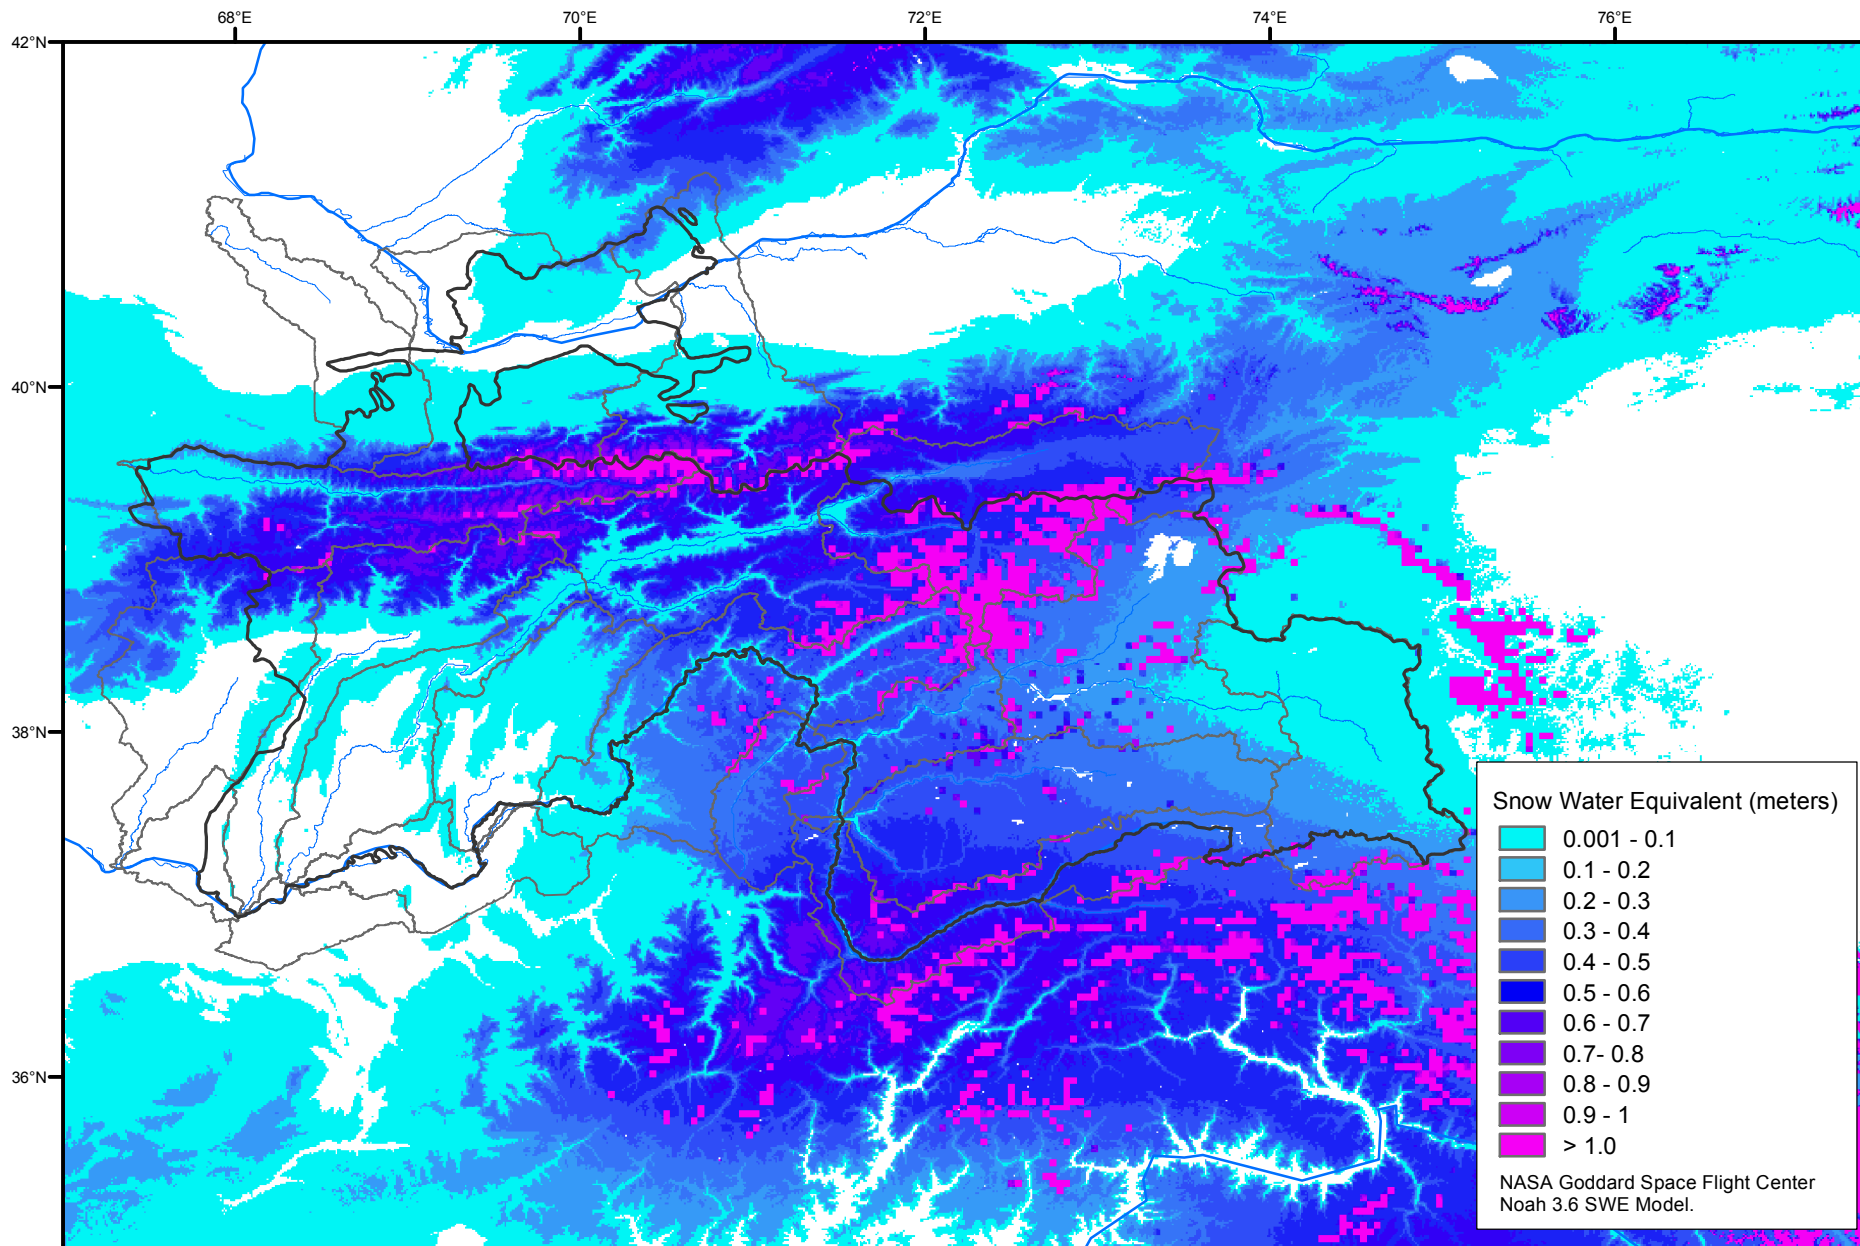

Snow Water Equivalent by Basin

March 08, 2002

Map created by USGS/EROS