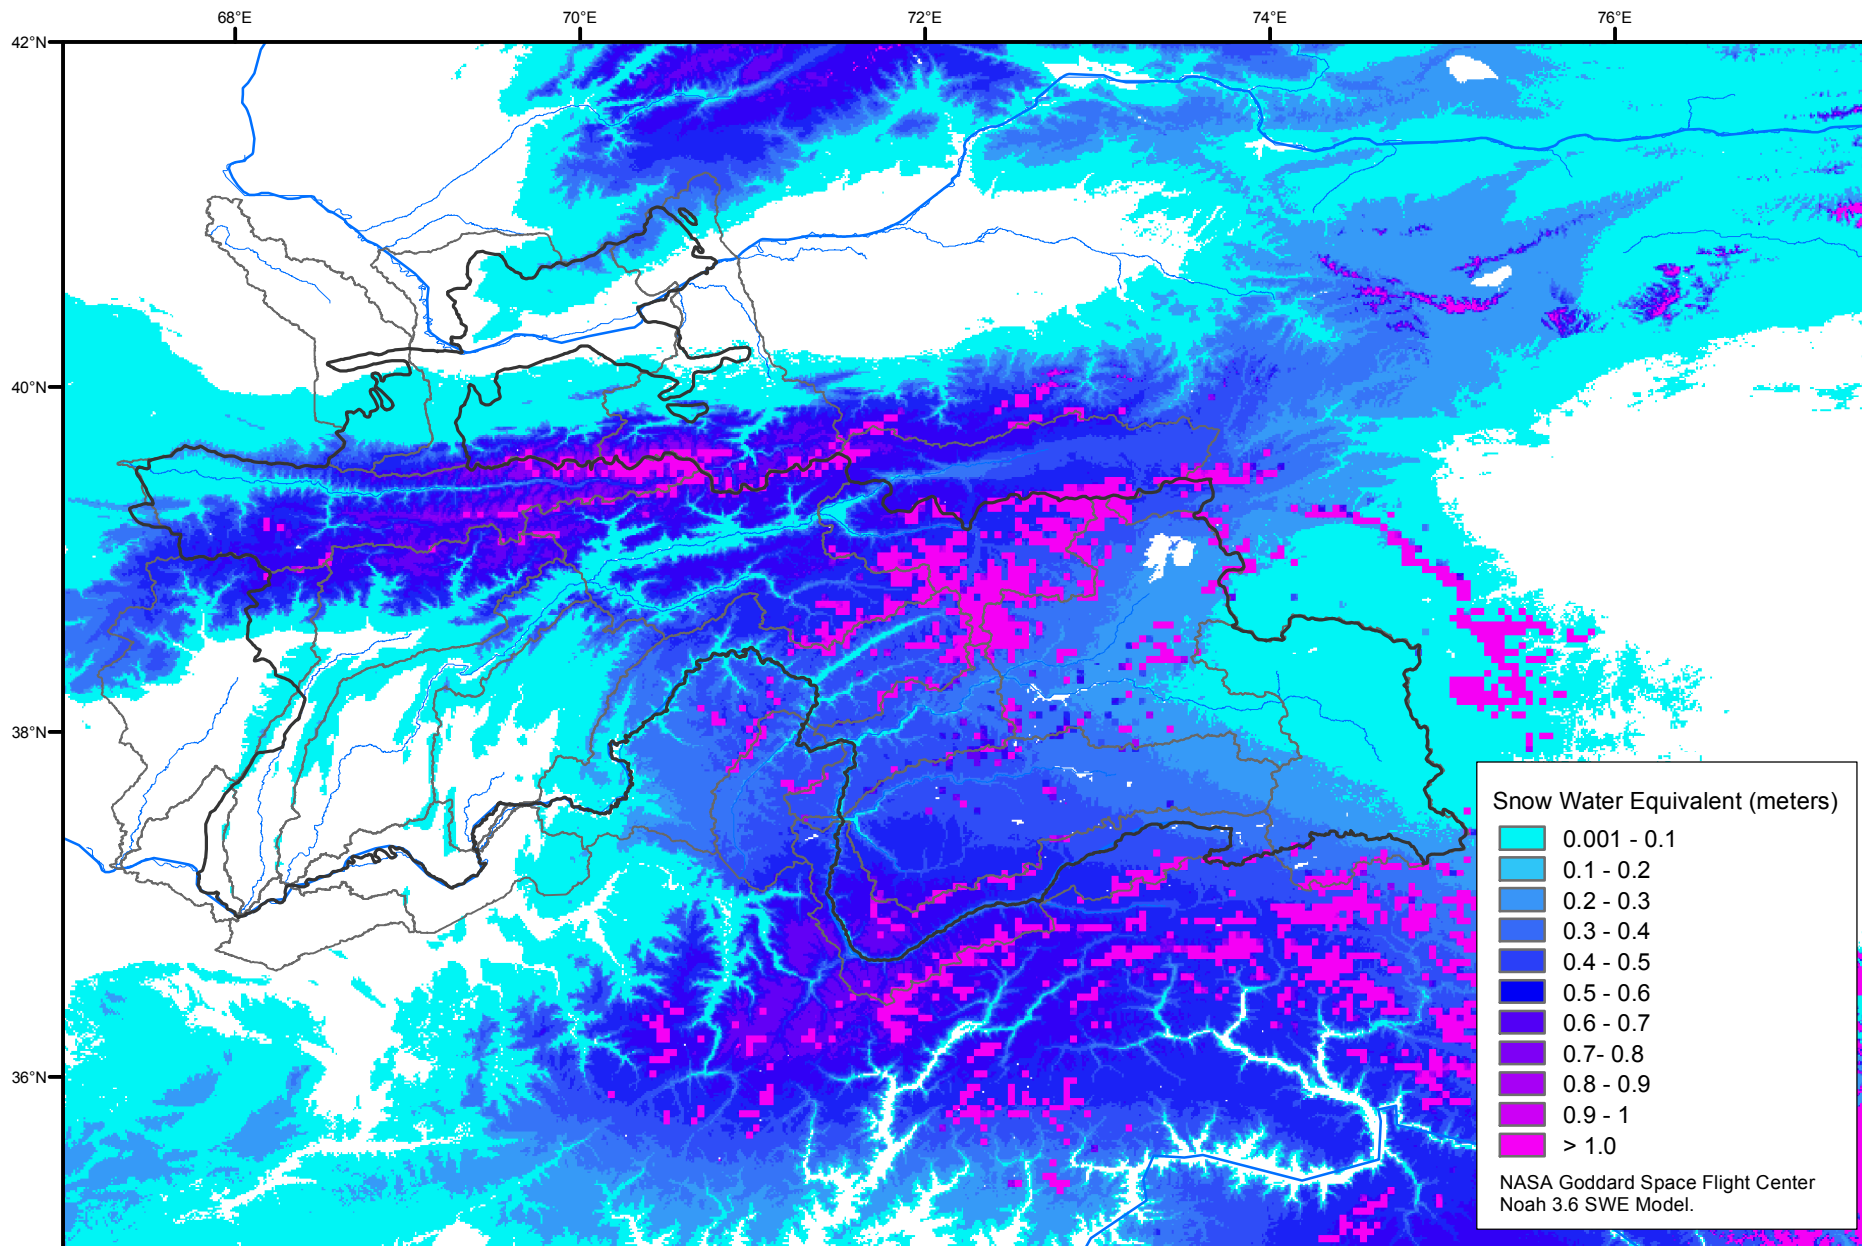

Snow Water Equivalent by Basin

March 09, 2002

Map created by USGS/EROS