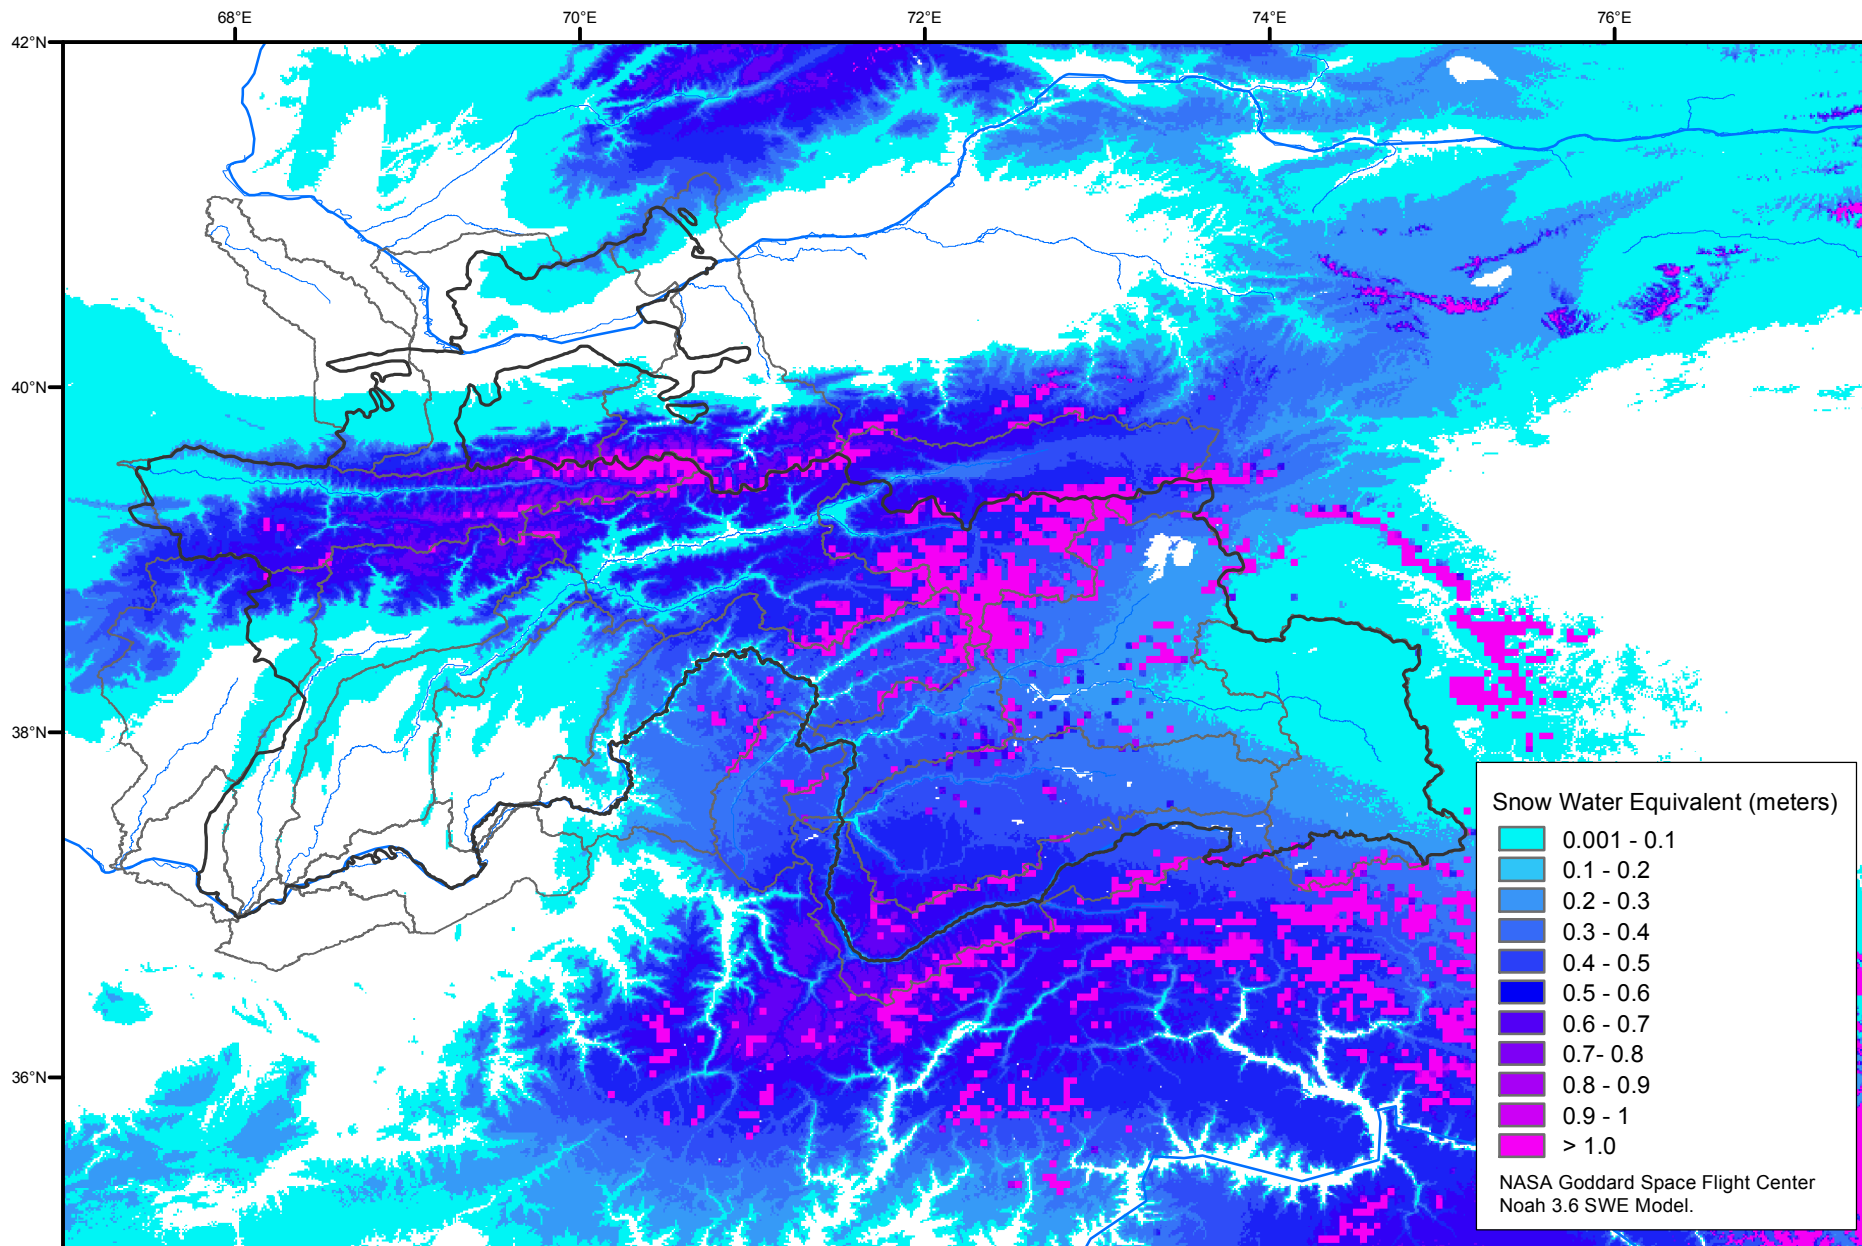

Snow Water Equivalent by Basin

March 11, 2002

Map created by USGS/EROS