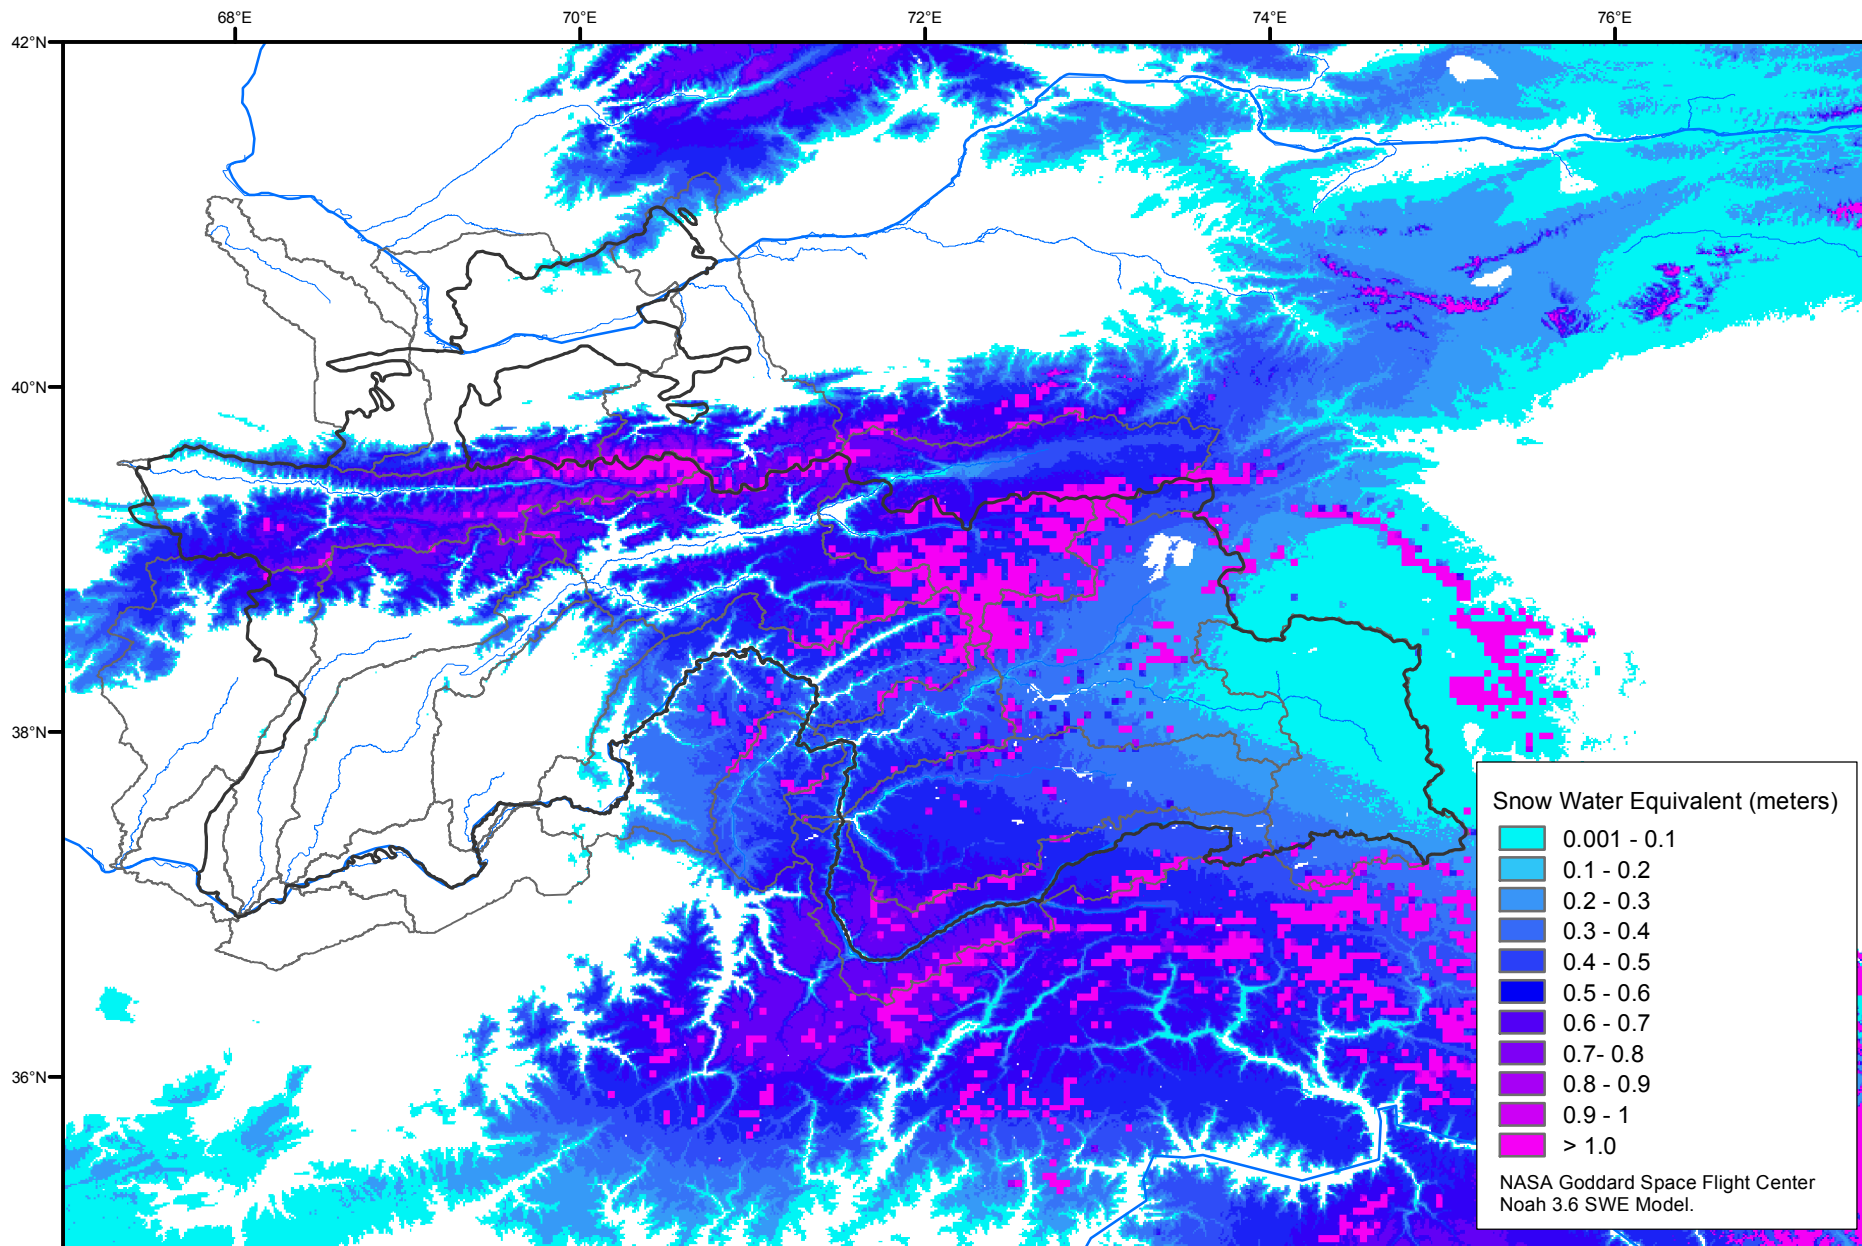

Snow Water Equivalent by Basin

March 24, 2002

Map created by USGS/EROS