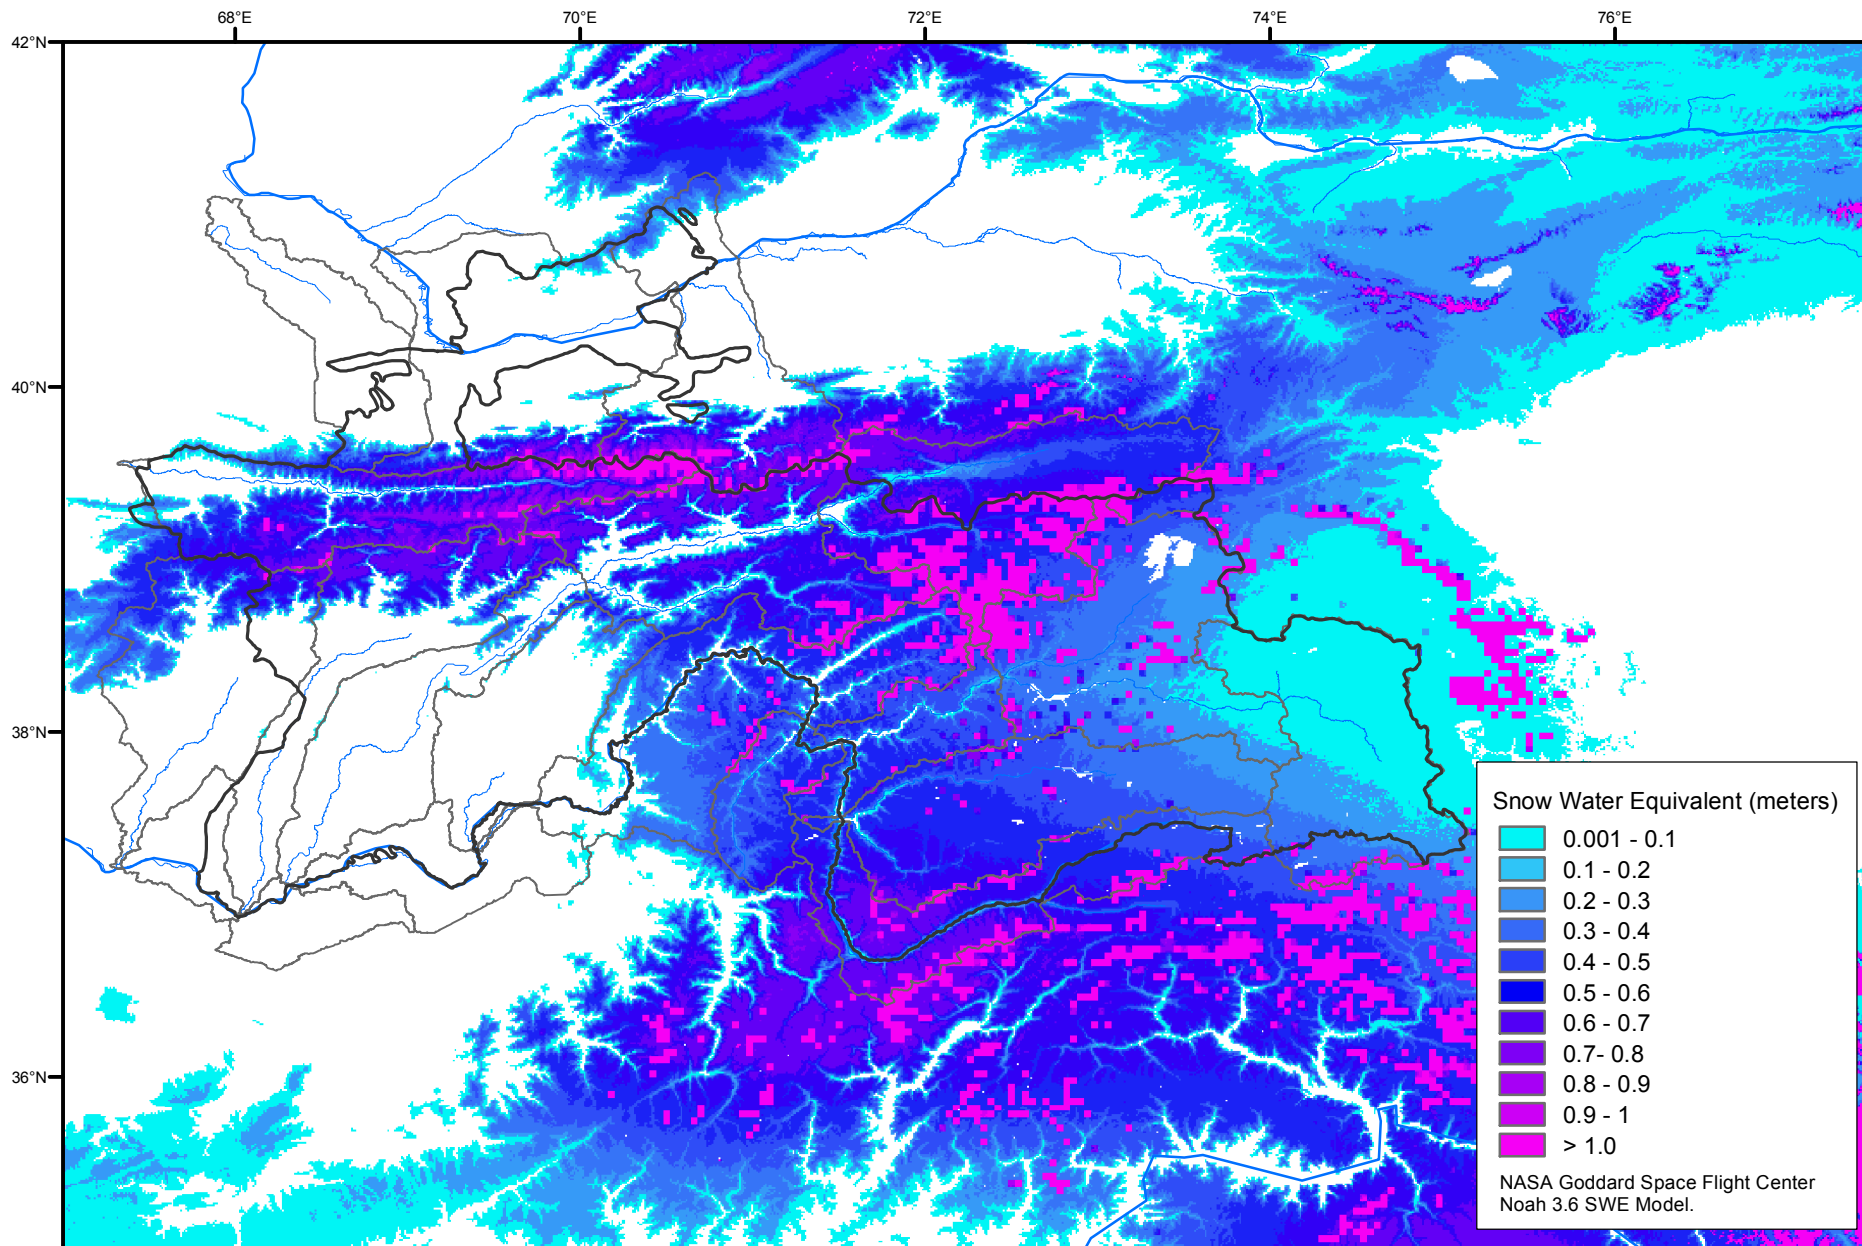

Snow Water Equivalent by Basin

March 25, 2002

Map created by USGS/EROS