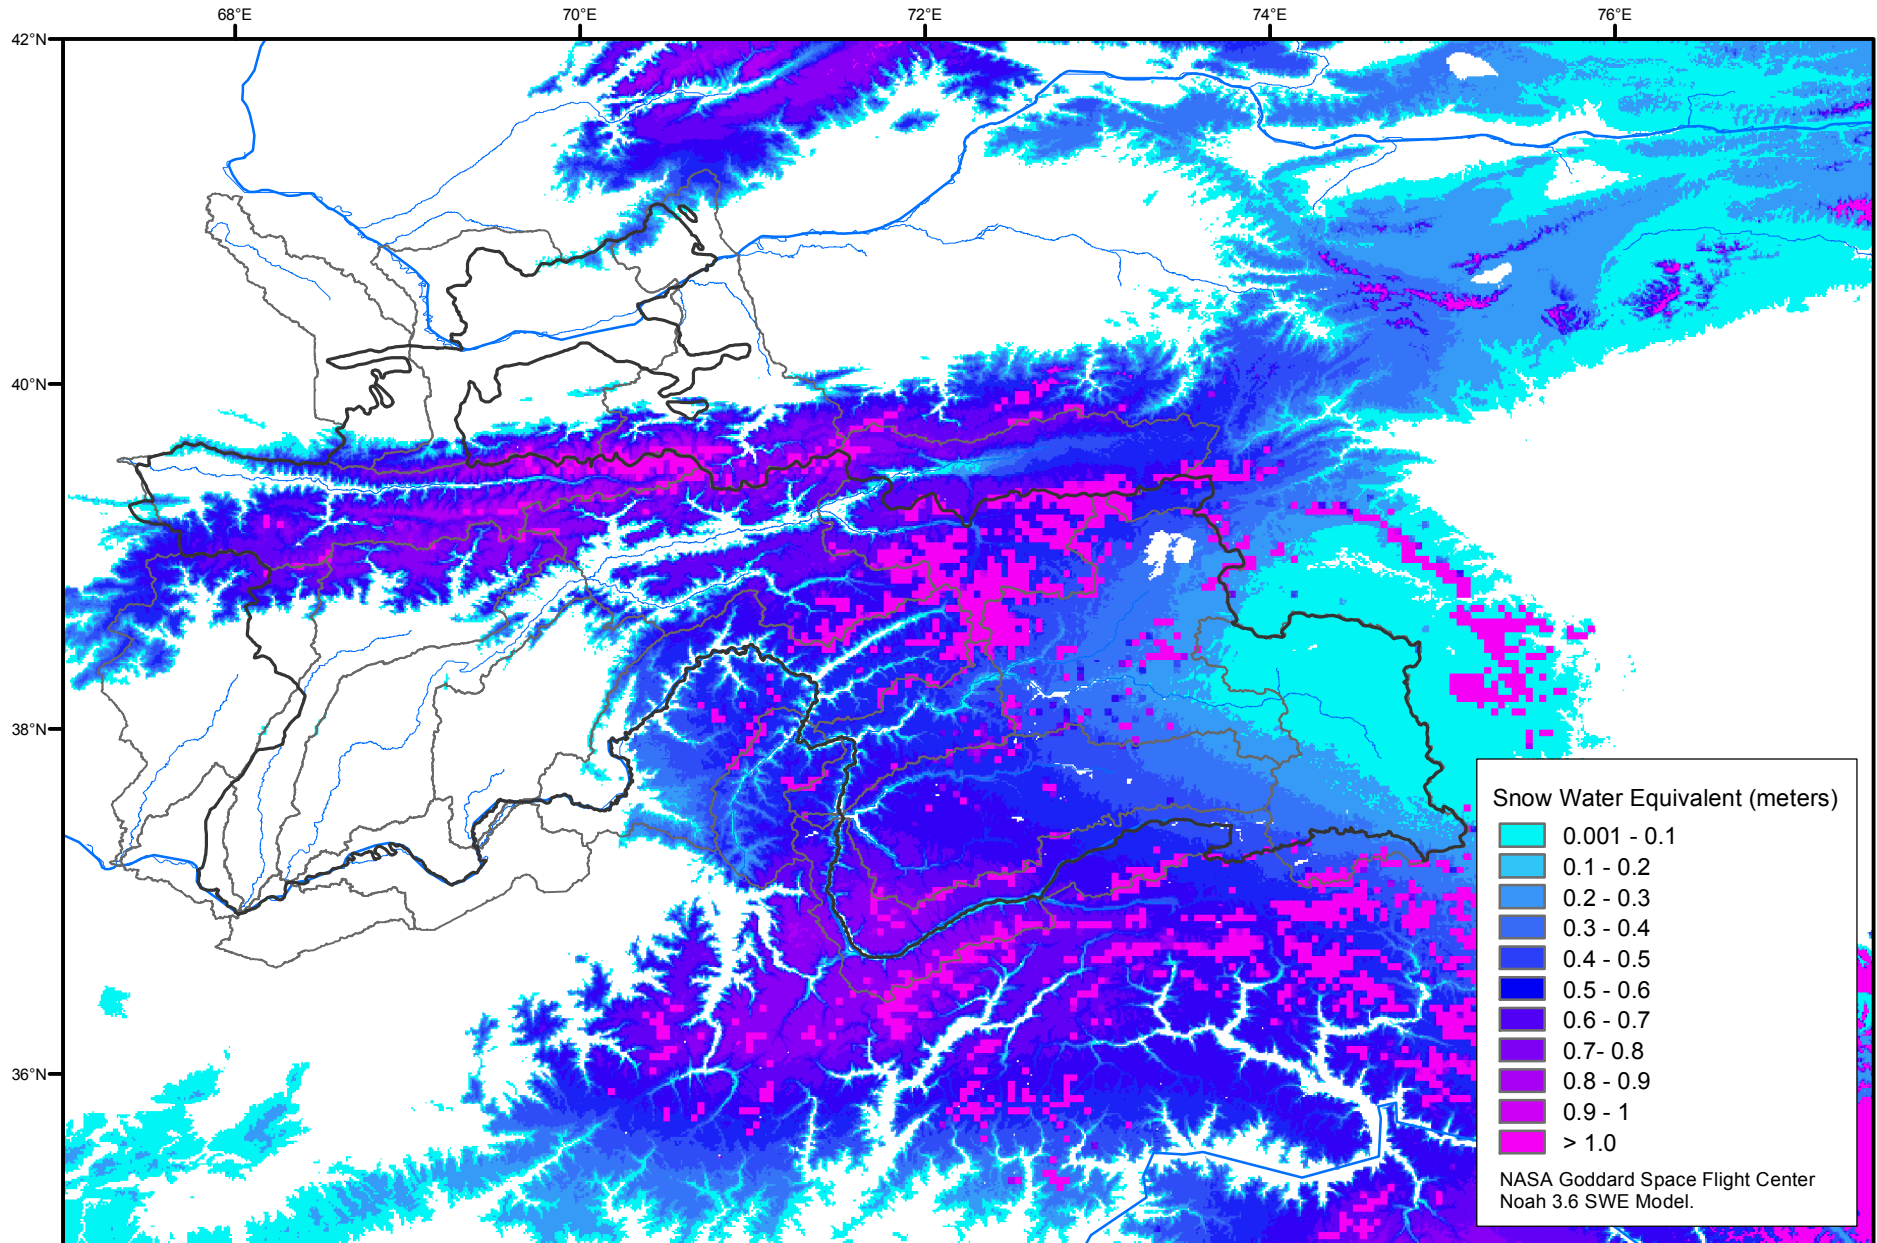

# Snow Water Equivalent by Basin

April 07, 2002

Map created by USGS/EROS