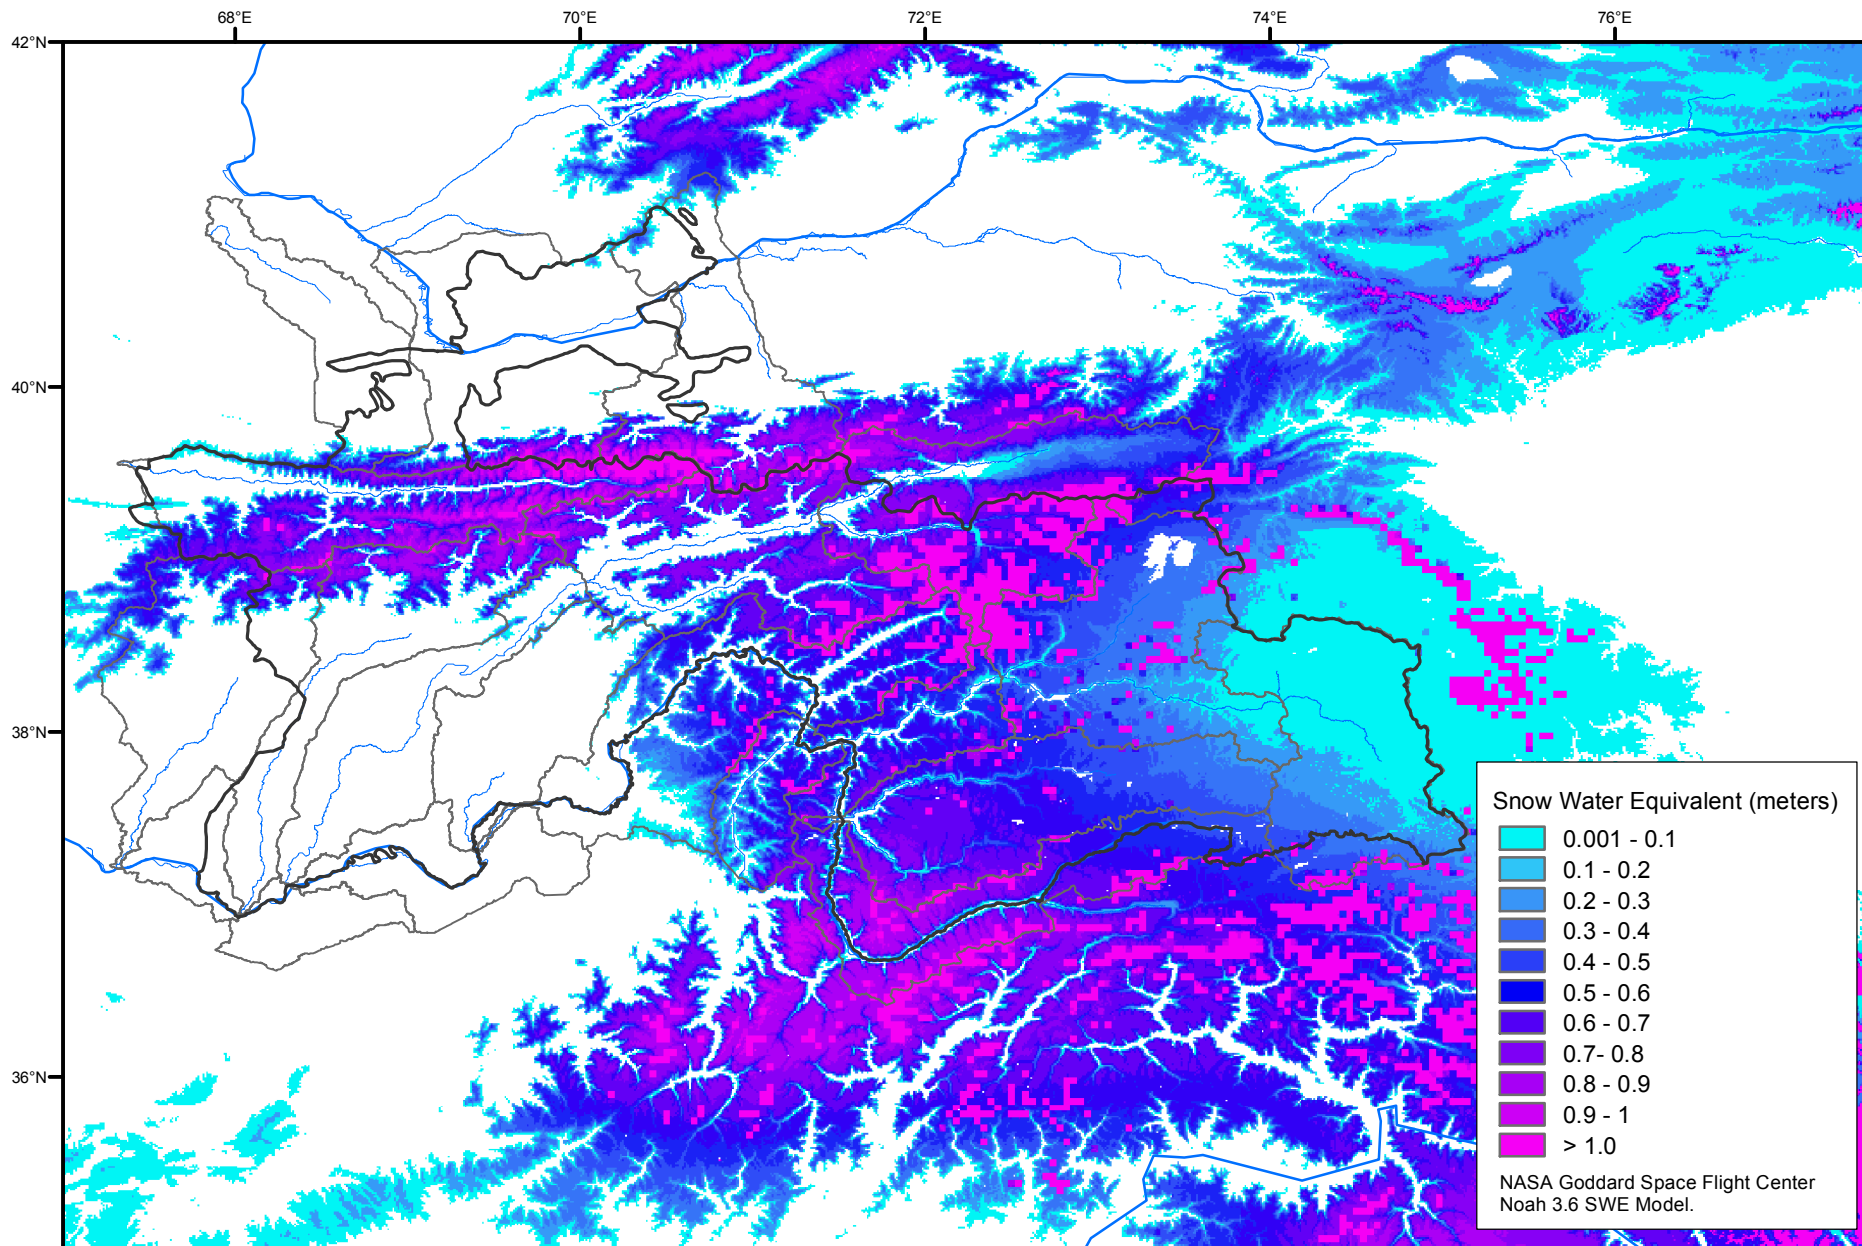

Snow Water Equivalent by Basin

April 25, 2002

Map created by USGS/EROS