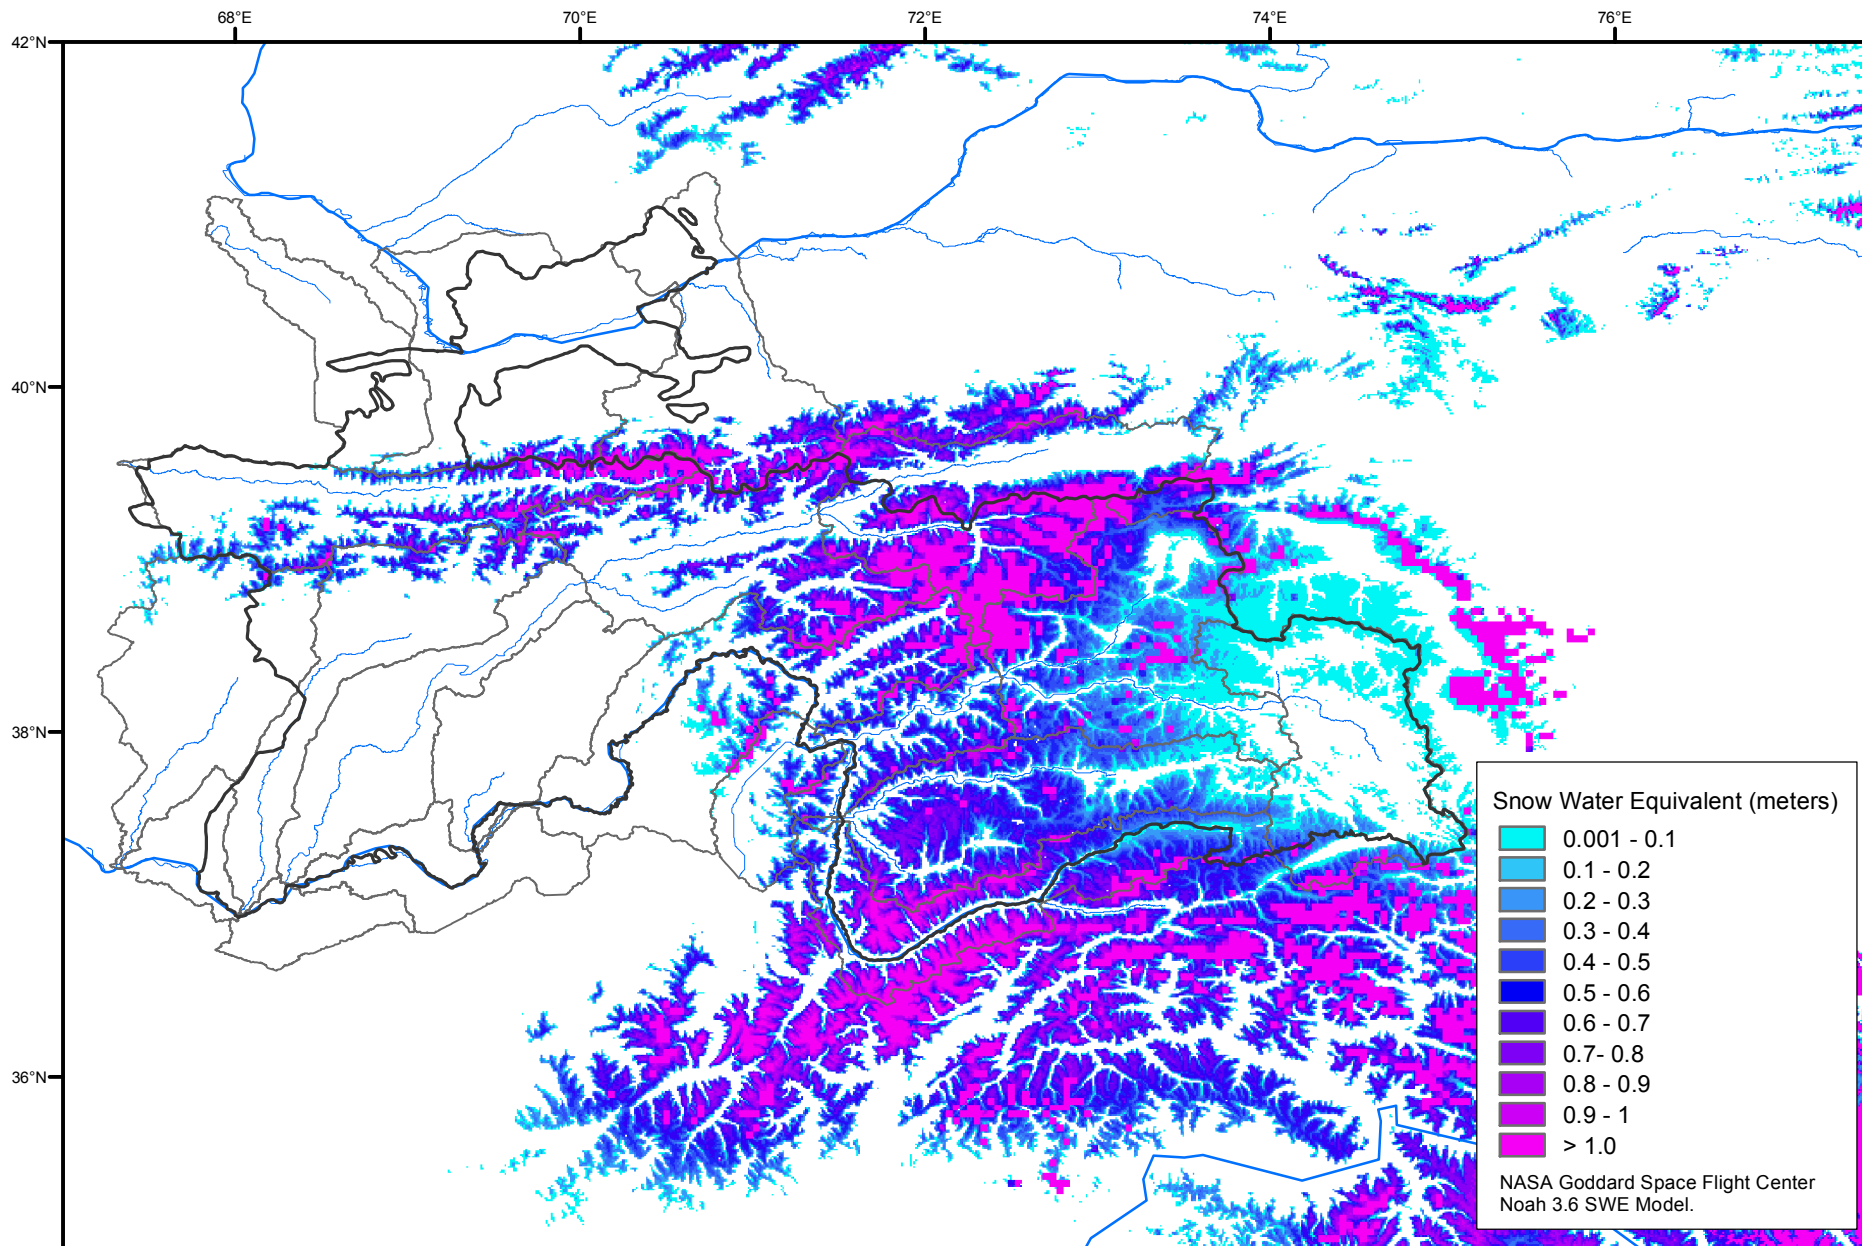

Snow Water Equivalent by Basin

July 10, 2002

Map created by USGS/EROS