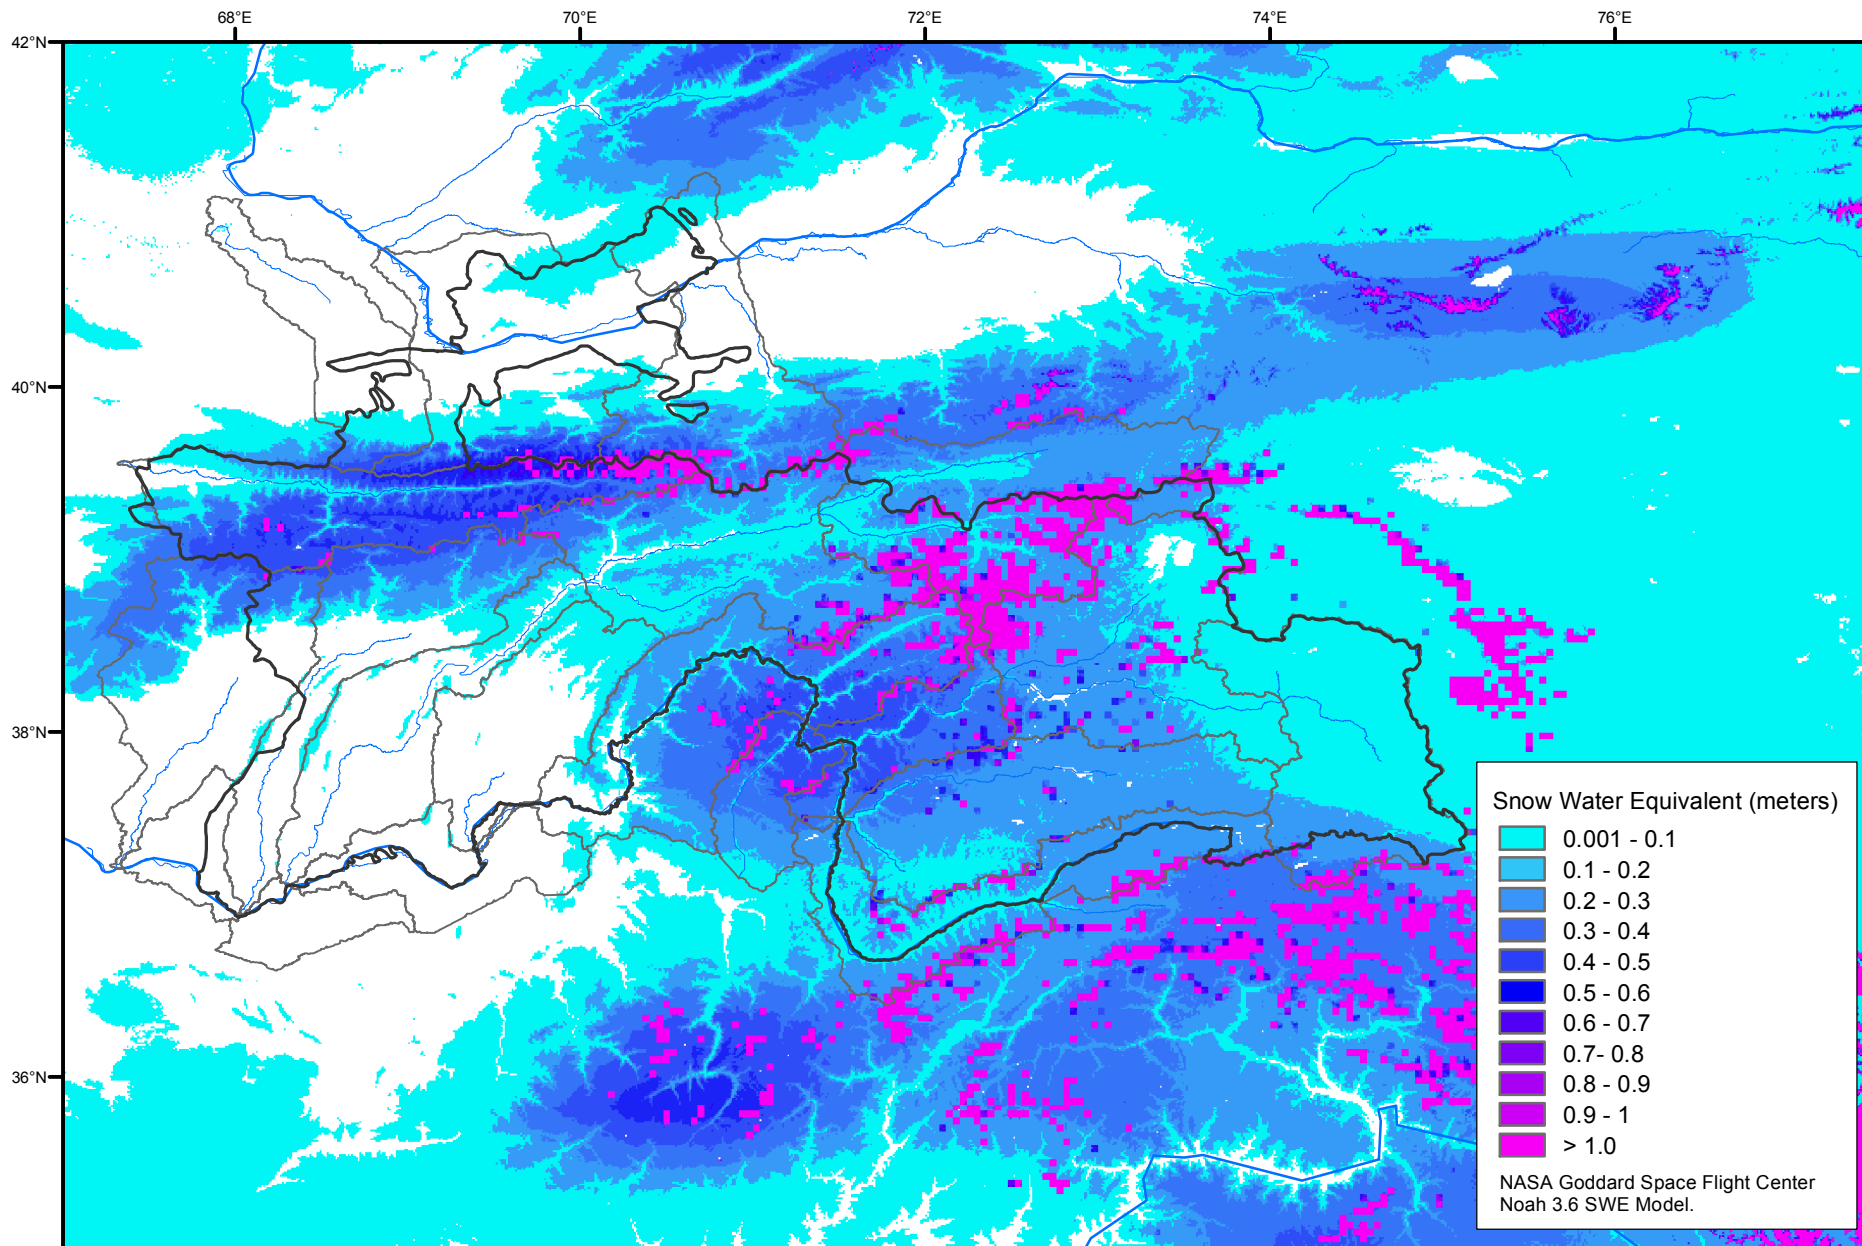

Snow Water Equivalent by Basin

February 01, 2003

Map created by USGS/EROS