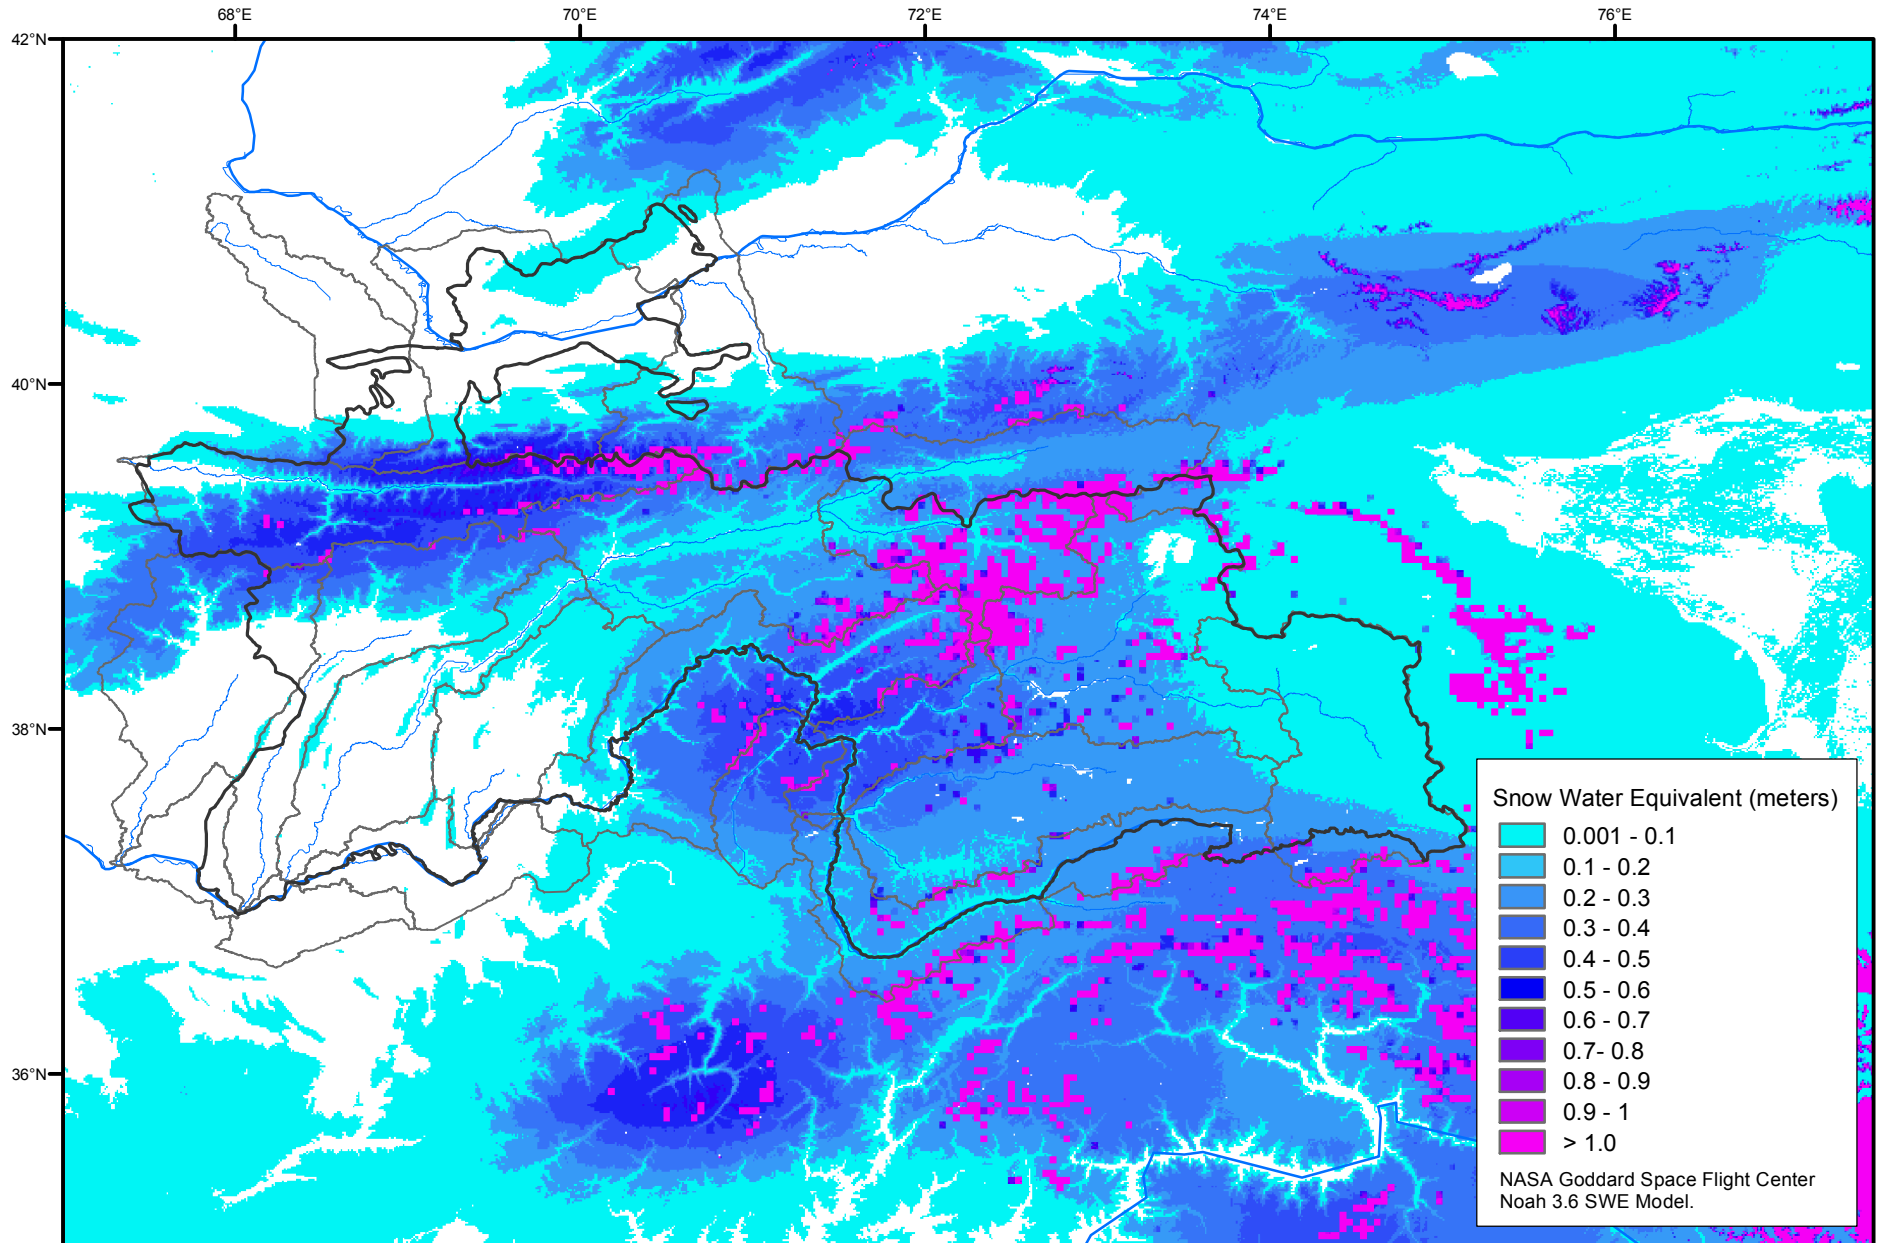

Snow Water Equivalent by Basin

February 08, 2003

Map created by USGS/EROS