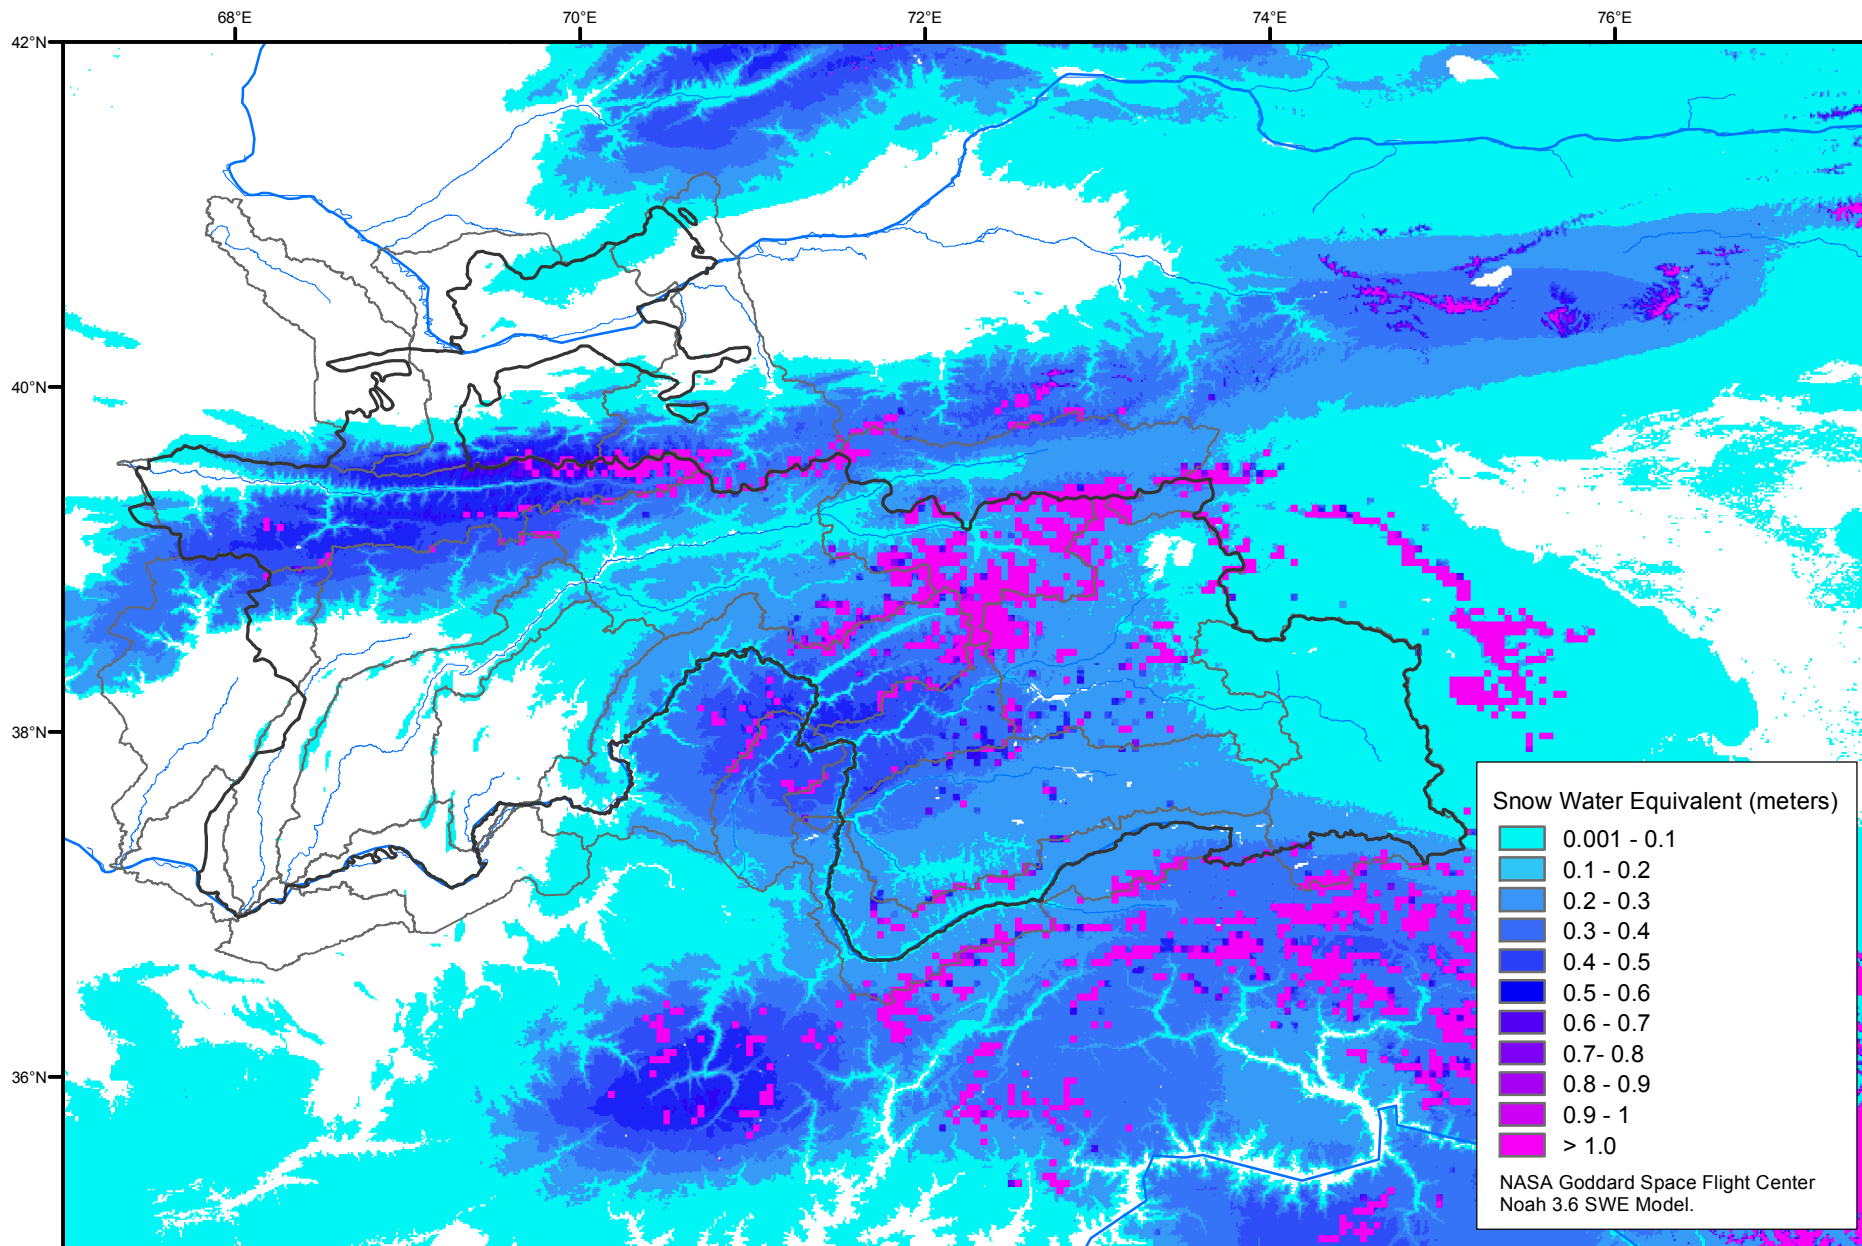

# Snow Water Equivalent by Basin

February 09, 2003

Map created by USGS/EROS