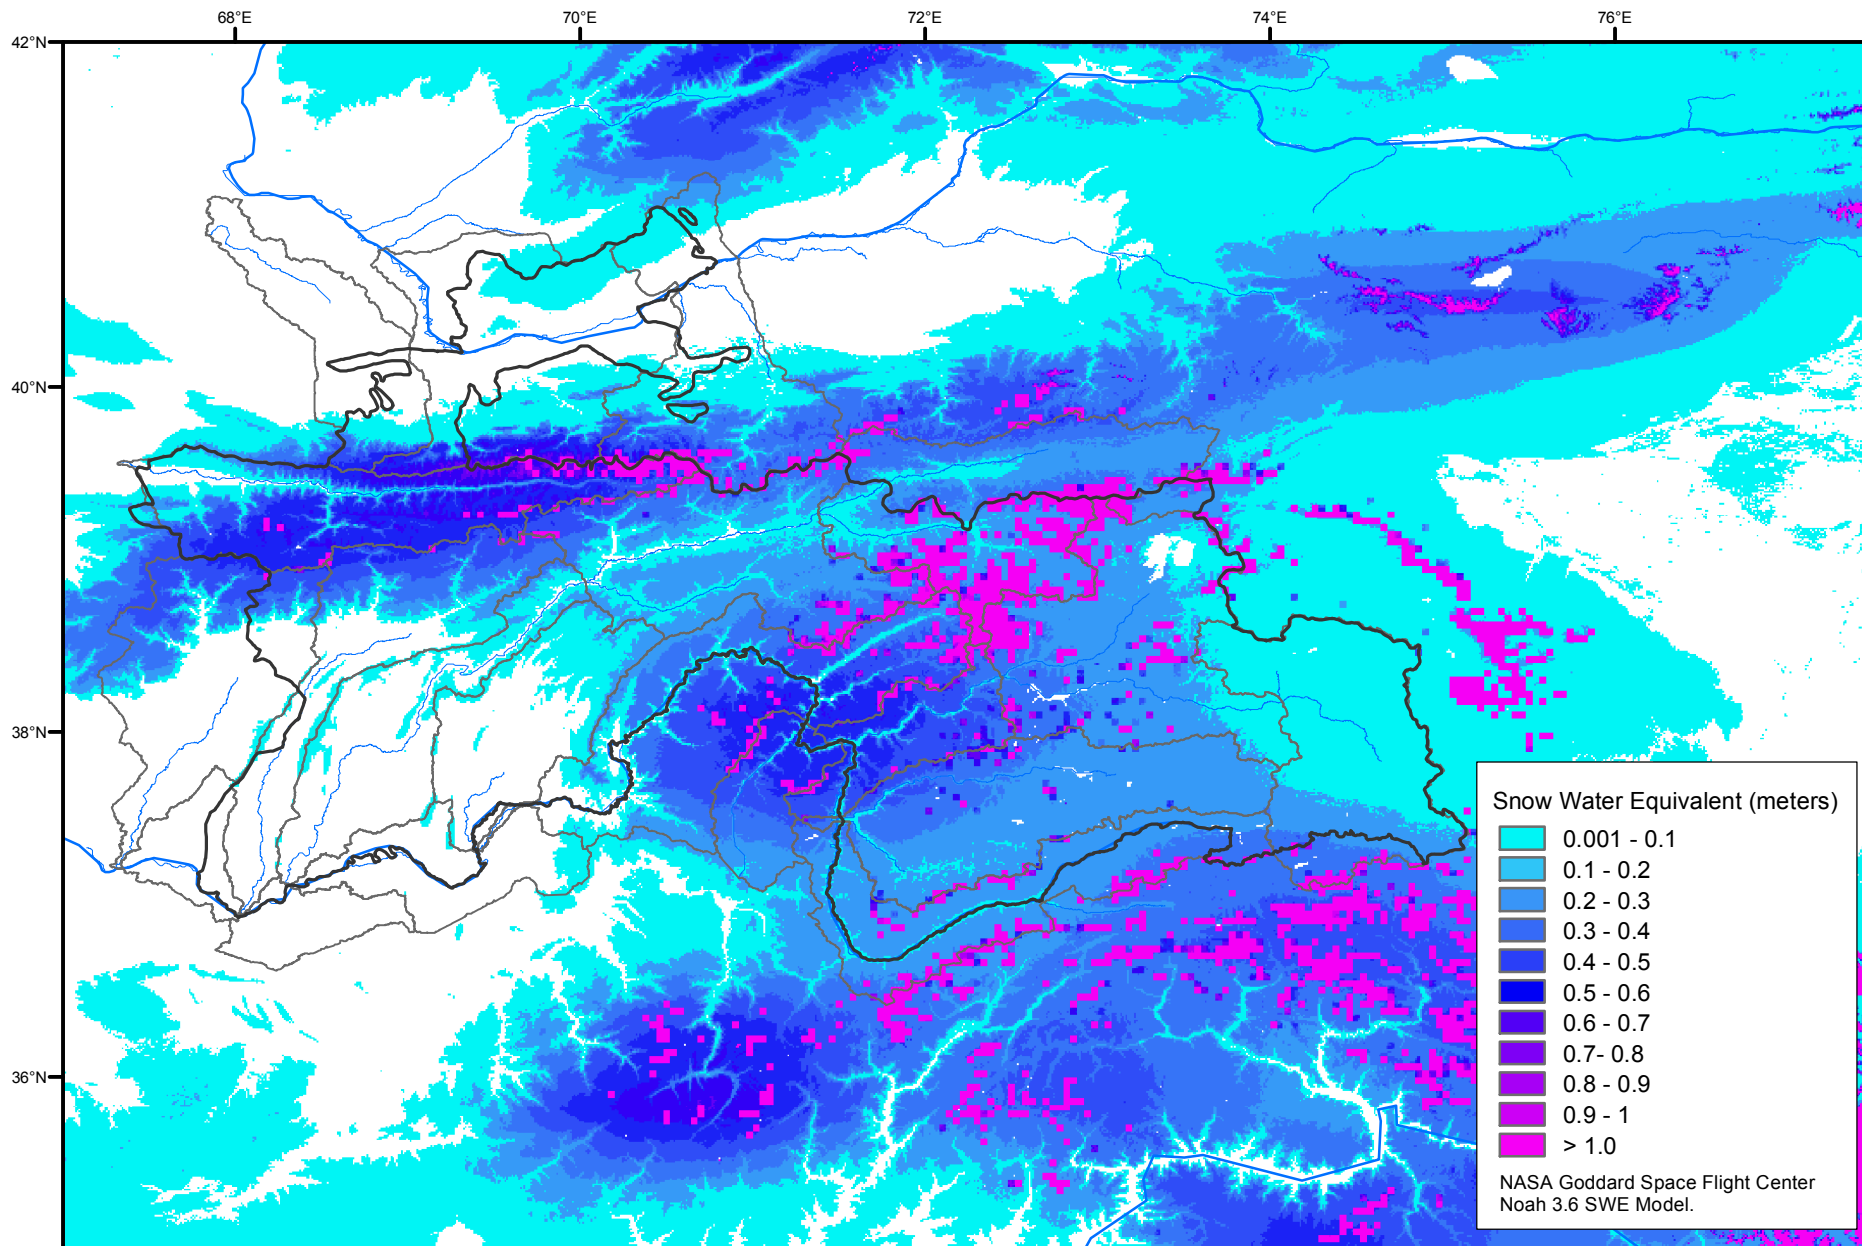

Snow Water Equivalent by Basin

February 17, 2003

Map created by USGS/EROS