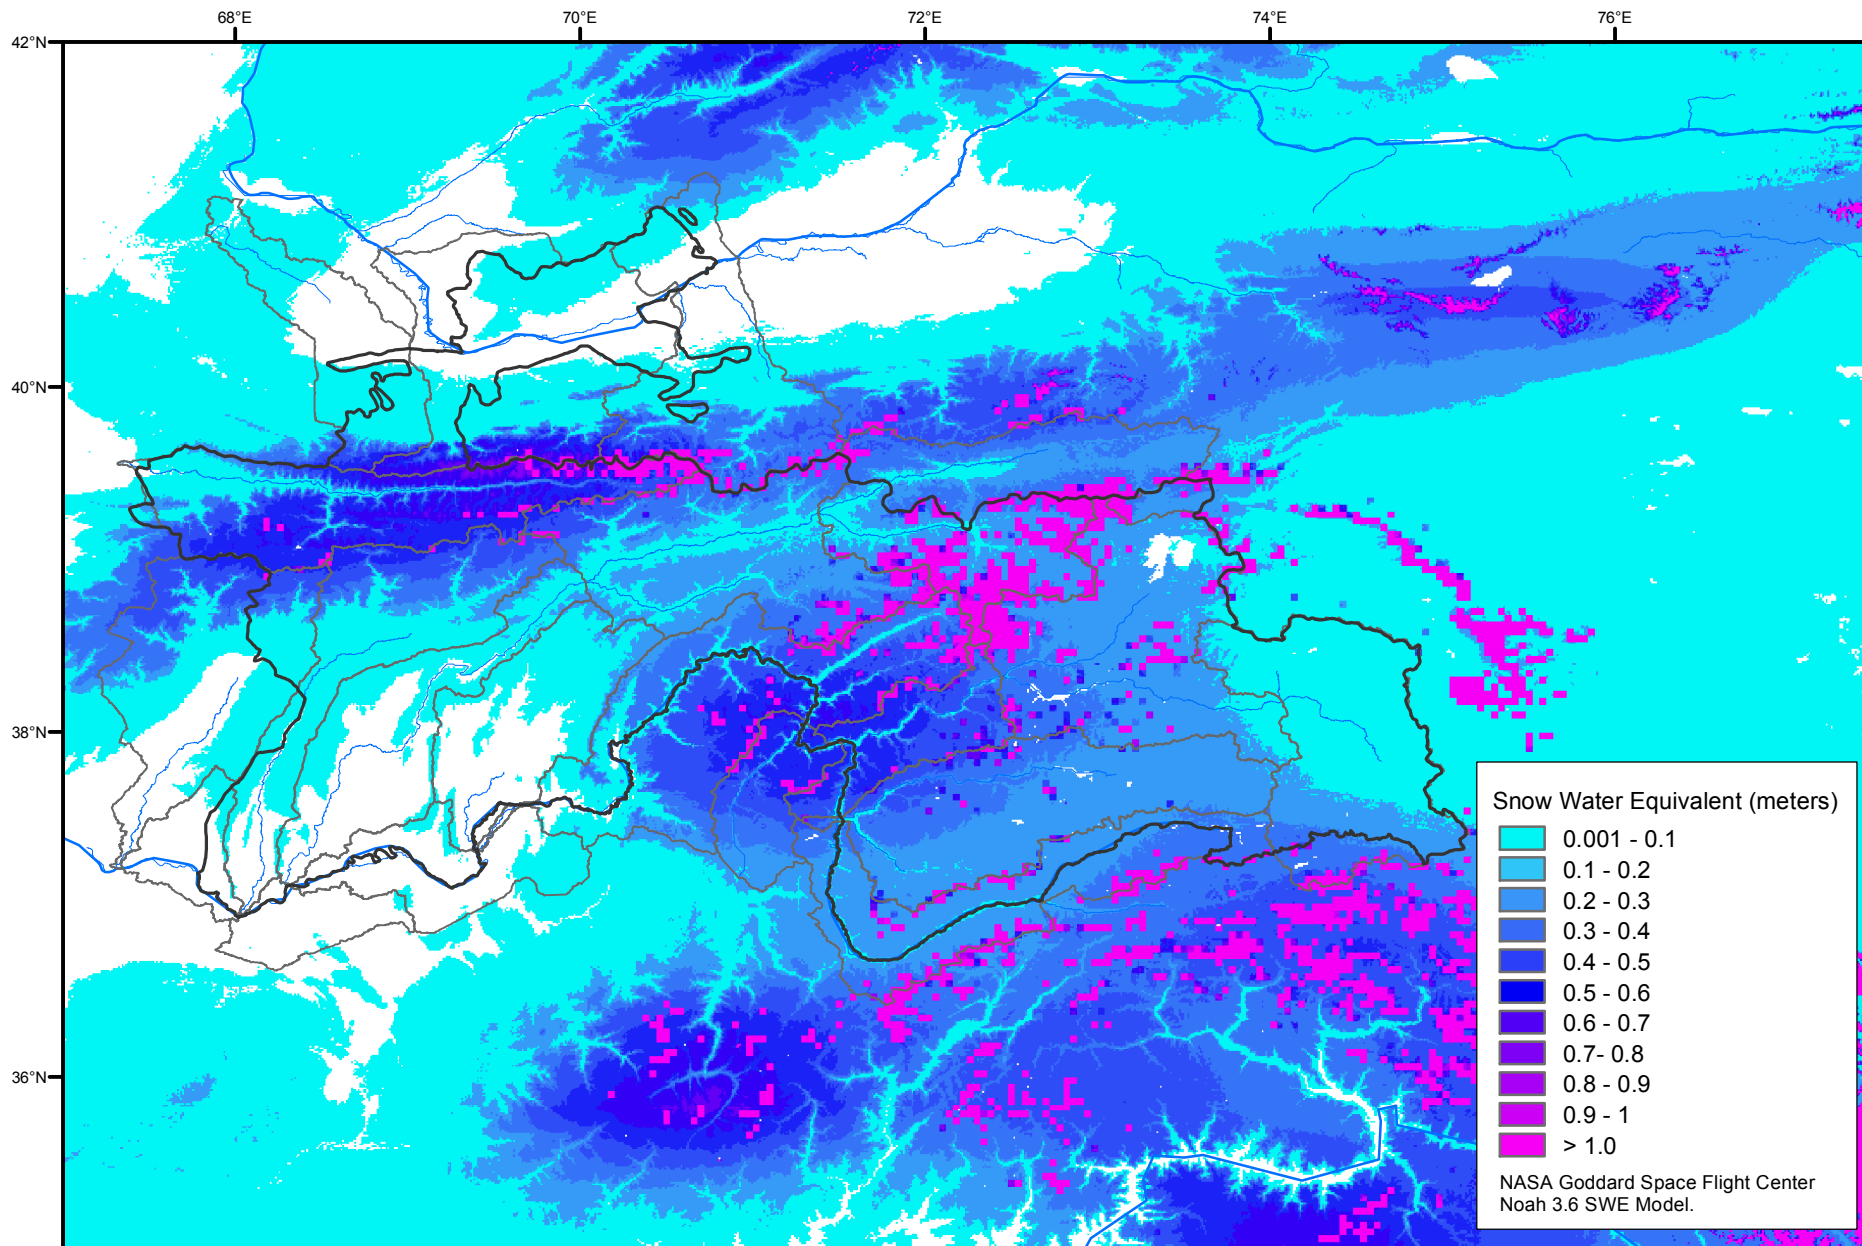

Snow Water Equivalent by Basin

February 20, 2003

Map created by USGS/EROS