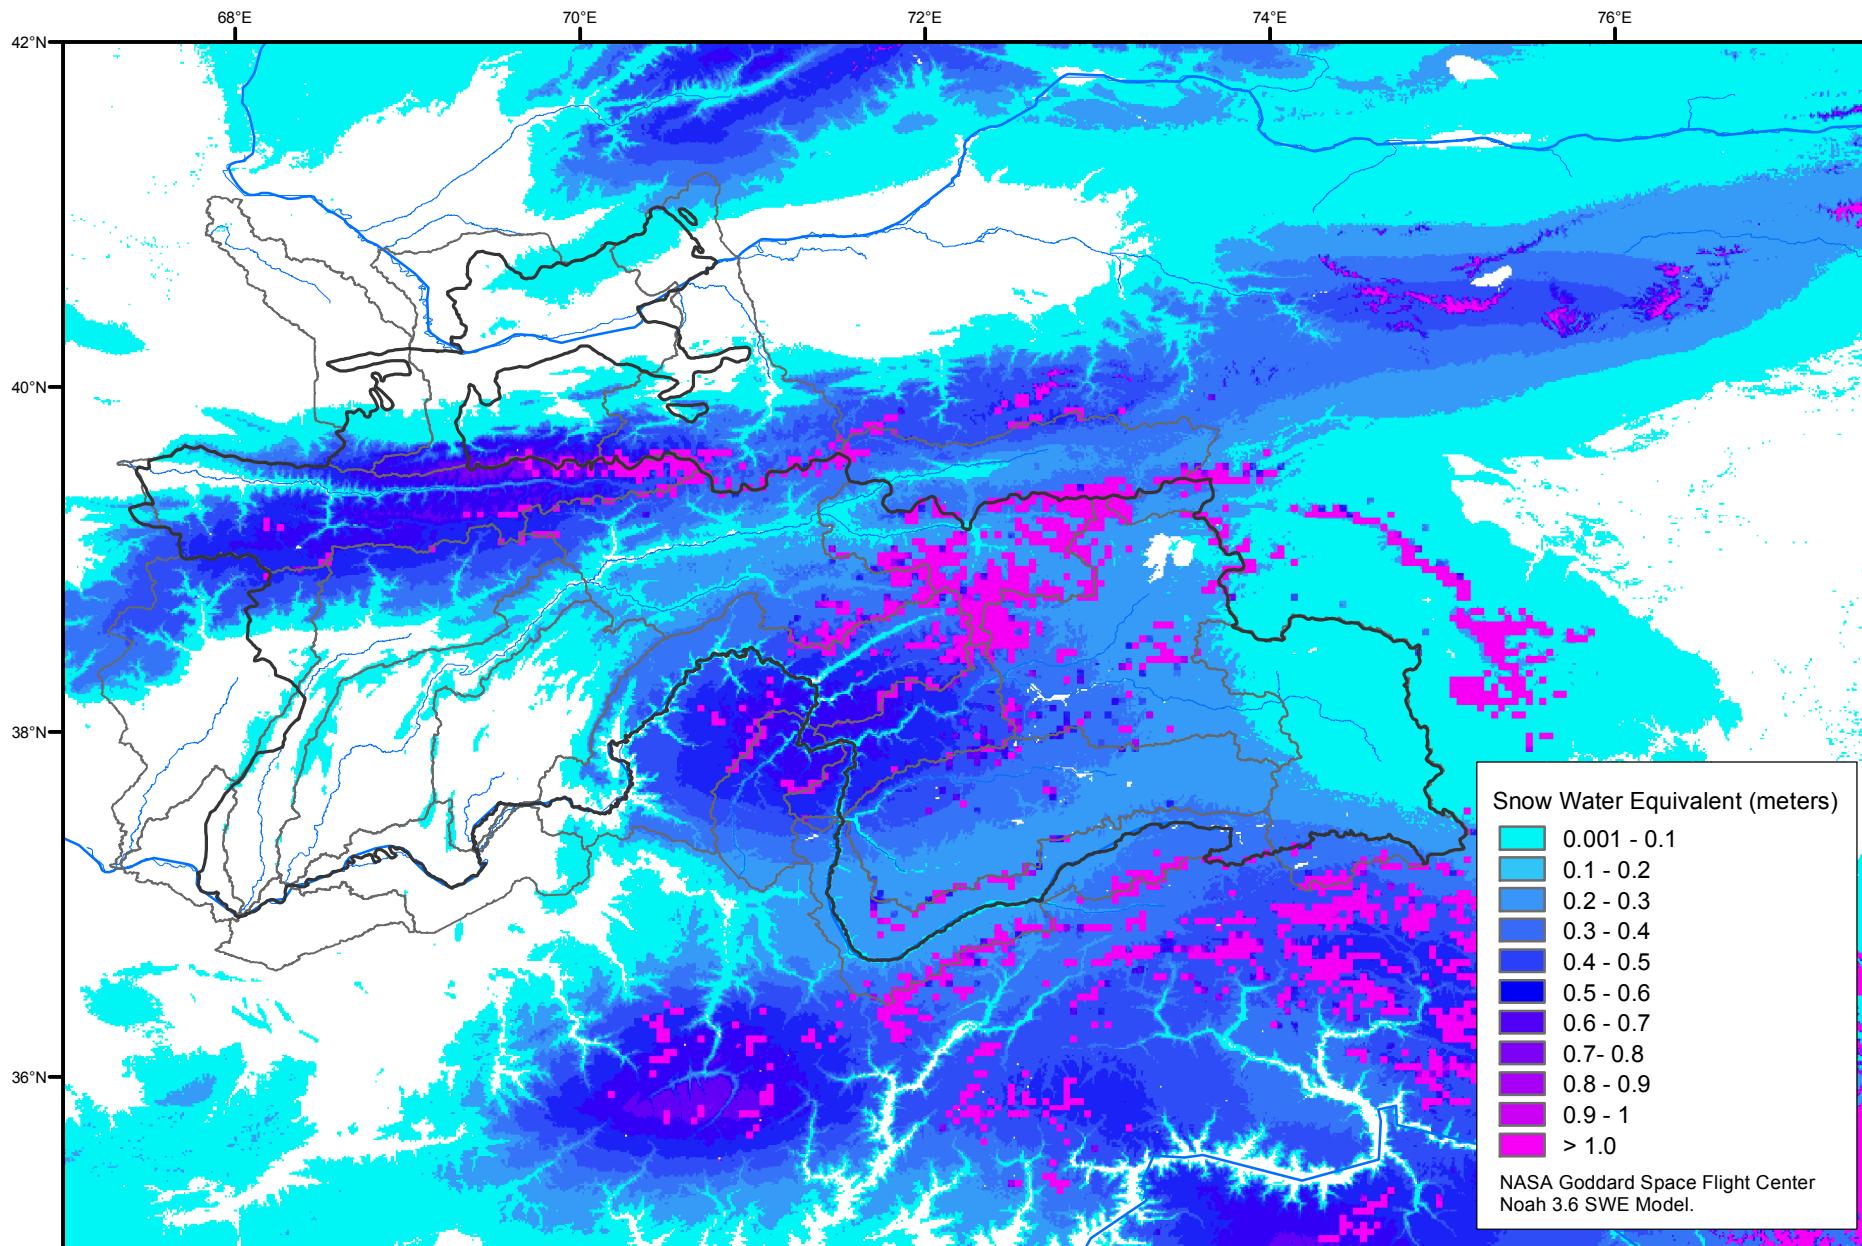

Snow Water Equivalent by Basin

February 24, 2003

Map created by USGS/EROS