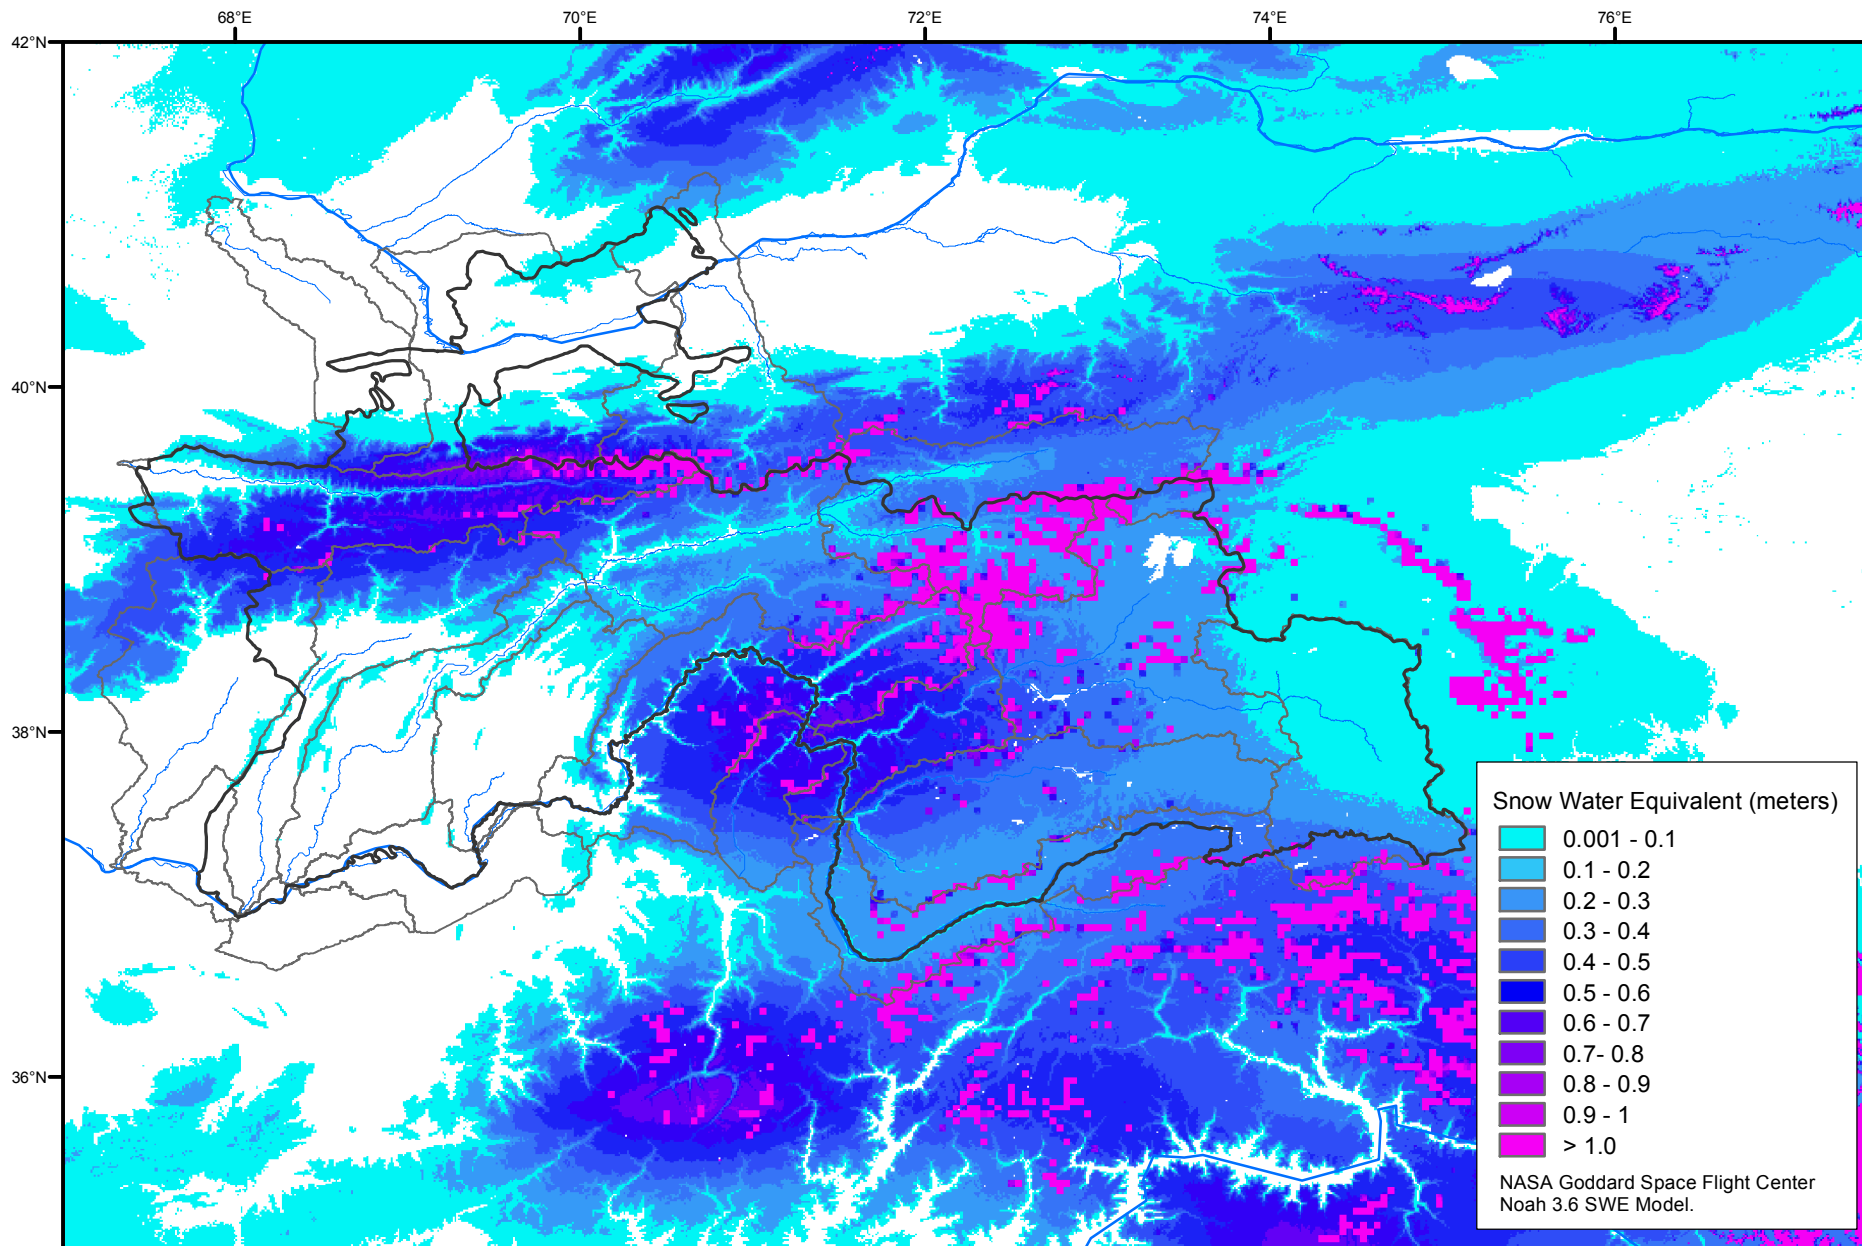

Snow Water Equivalent by Basin

February 27, 2003

Map created by USGS/EROS