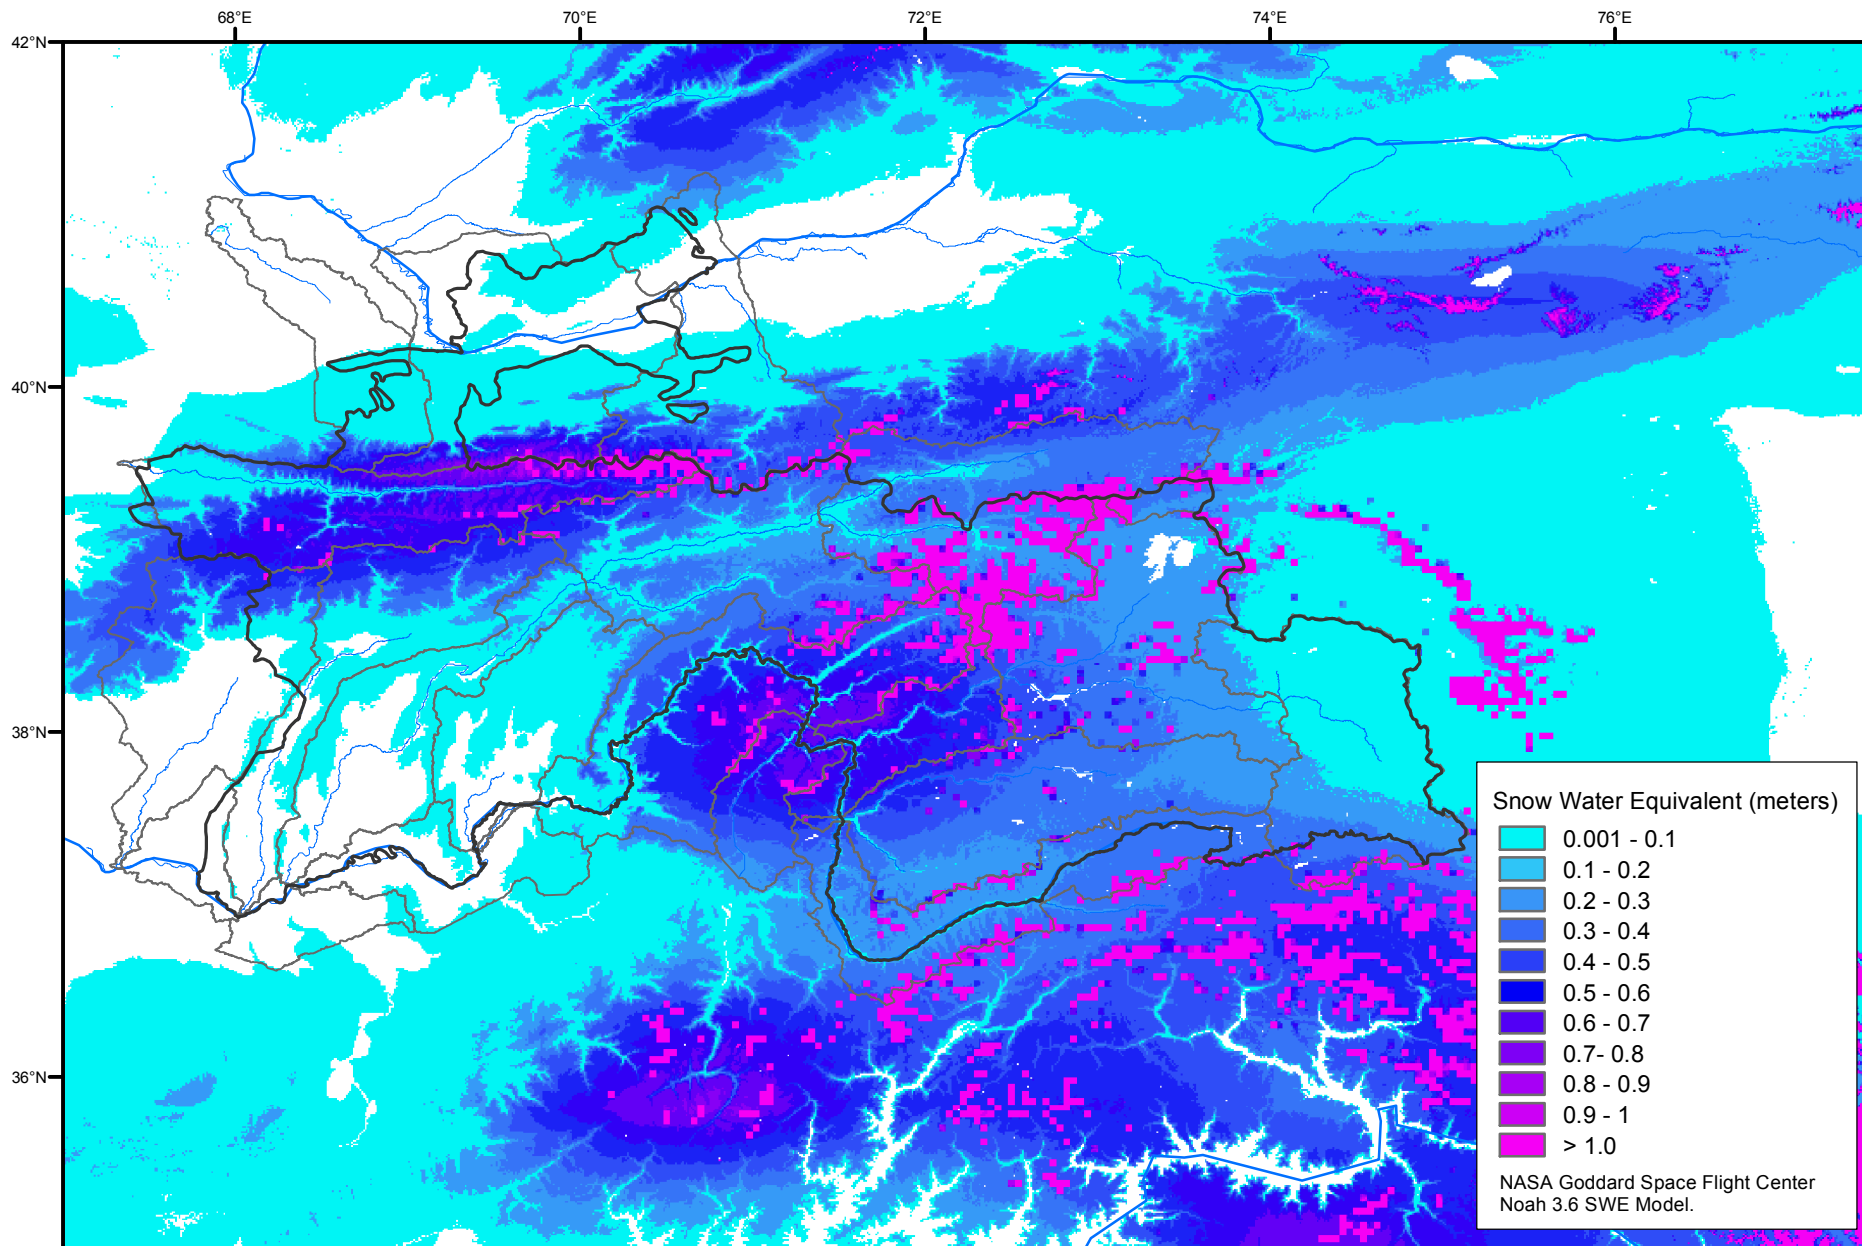

Snow Water Equivalent by Basin

March 02, 2003

Map created by USGS/EROS