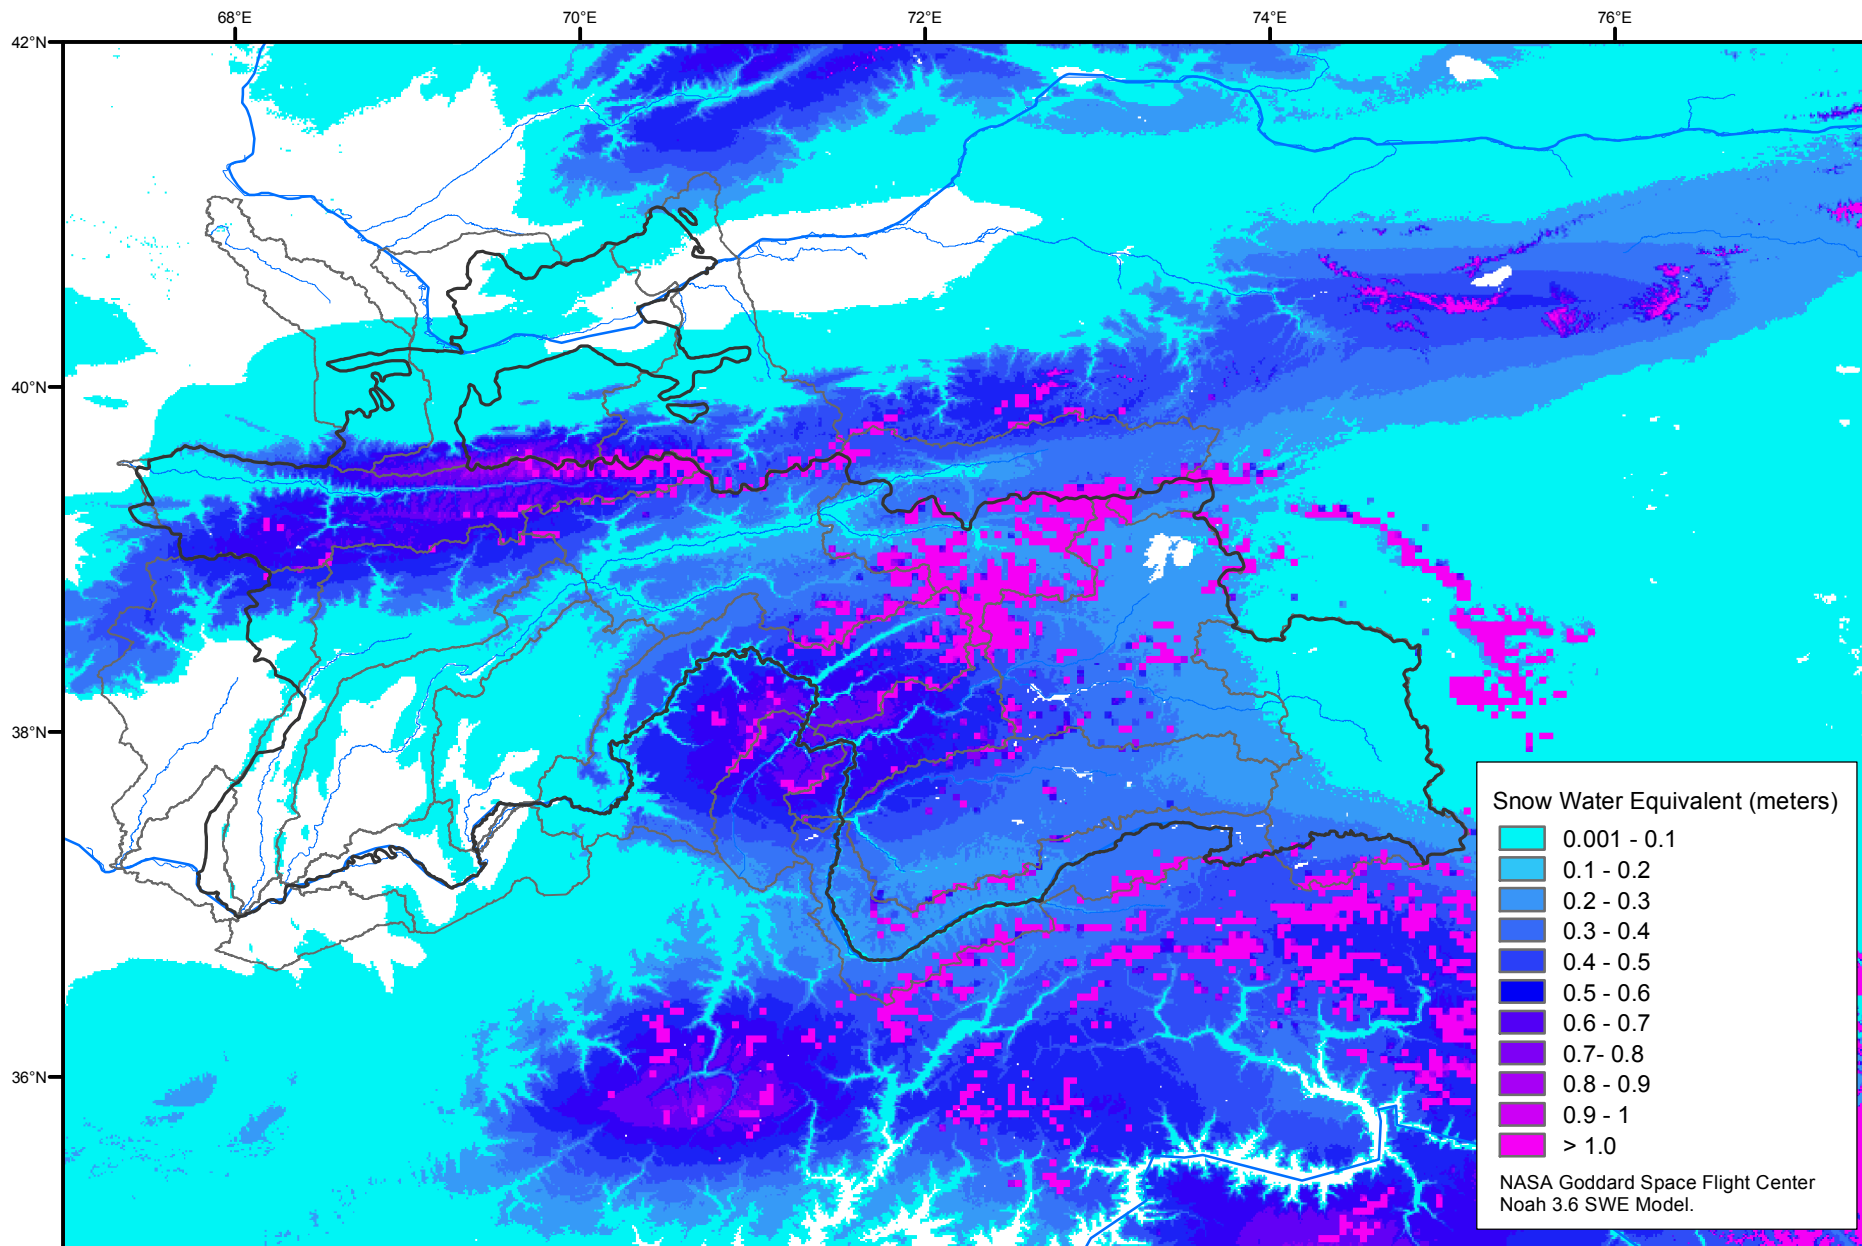

Snow Water Equivalent by Basin

March 03, 2003

Map created by USGS/EROS