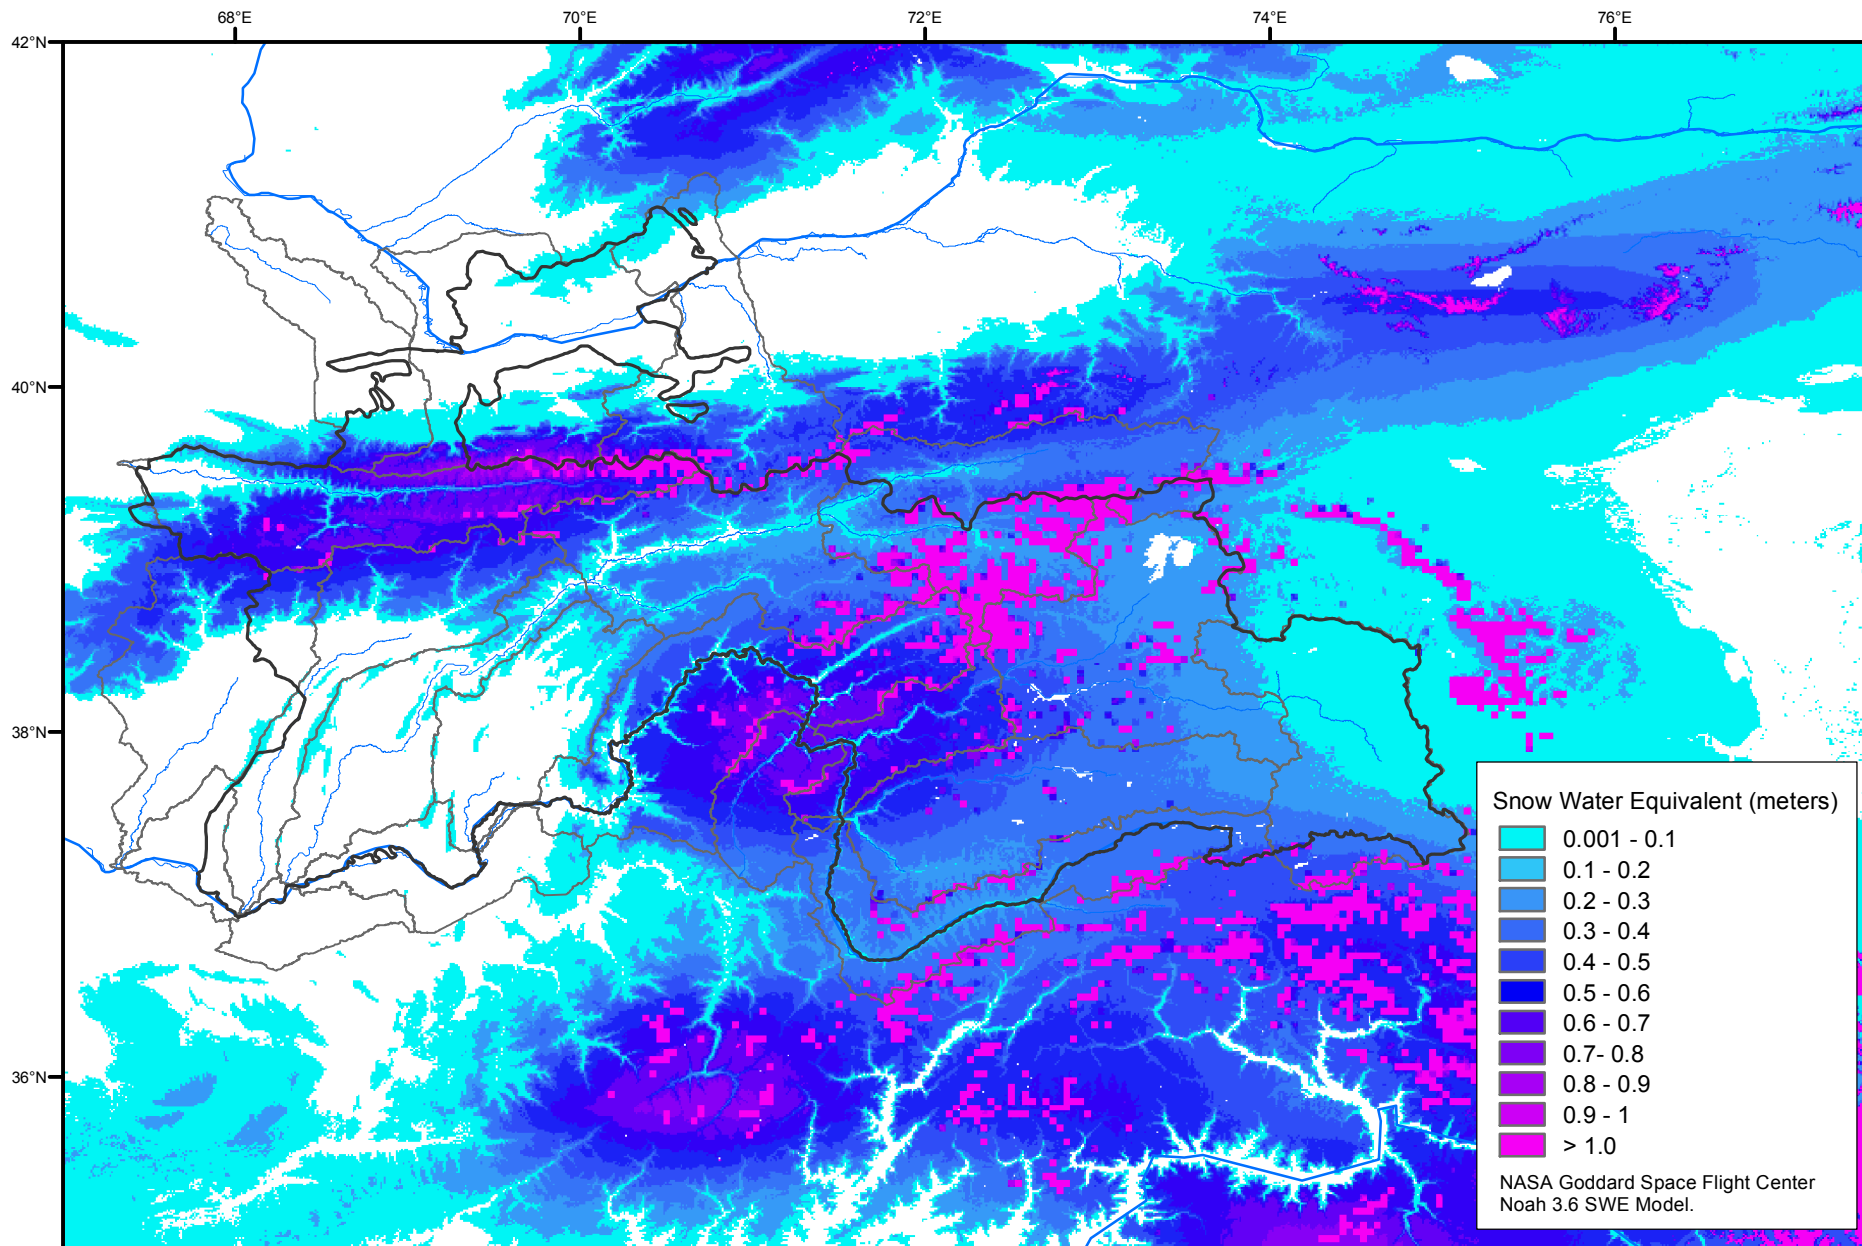

# Snow Water Equivalent by Basin

March 11, 2003

Map created by USGS/EROS